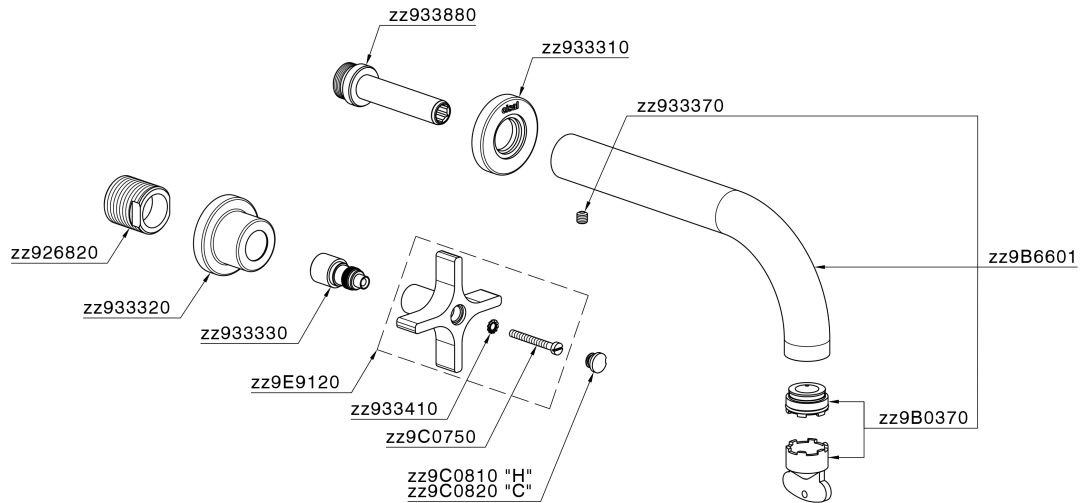

Exposed part for concealed washbasin mixer GRACE_GS013512

MODEL **GS013512**

Exposed part for concealed washbasin mixer, without concealed part, for item ZA033511

AVAILABLE FINISHINGS

-  **21** 21 Chrome
-  **2F** 2F Brushed Nickel
-  **2W** 2W Brushed Gold
-  **5H** 5H Dark Brass Brushed
-  **5L** 5L Brushed Black Titanium
-  **6T** 6T Chrome/Matt Black

CHARACTERISTICS

Installation **Concealed**

Required concealed parts **ZA033511**

Exposed part for concealed washbasin mixer GRACE_GS013512

GS013512

<https://en.cisal.it/exposed-part-for-concealed-washbasin-mixer-grace-gs013512>

Concealed washbasin mixer CONCEALED_ZA033511

MODEL **ZA033511**

Concealed washbasin mixer, right headvalve - left headvalve

AVAILABLE FINISHINGS

 **04** 04 Without finishing

CHARACTERISTICS

Concealed **1**

2026-07-03