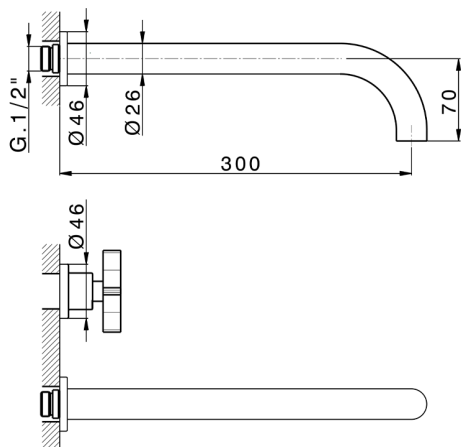

Exposed part for concealed washbasin mixer GRACE_GS013512

MODEL **GS013512**

Exposed part for concealed washbasin mixer, without concealed part, for item ZA033511

AVAILABLE FINISHINGS

-  **21** 21 Chrome
-  **2F** 2F Brushed Nickel
-  **2W** 2W Brushed Gold
-  **5H** 5H Dark Brass Brushed
-  **5L** 5L Brushed Black Titanium
-  **6T** 6T Chrome/Matt Black

CHARACTERISTICS

Installation **Concealed**

Required concealed parts **ZA033511**

Exposed part for concealed washbasin mixer GRACE_GS013512

GS013512

<https://en.cisal.it/exposed-part-for-concealed-washbasin-mixer-grace-gs013512>

Concealed washbasin mixer CONCEALED_ZA033511

MODEL **ZA033511**

Concealed washbasin mixer, right headvalve - left headvalve

AVAILABLE FINISHINGS

 **04** 04 Without finishing

CHARACTERISTICS

Concealed **1**

2026-07-03