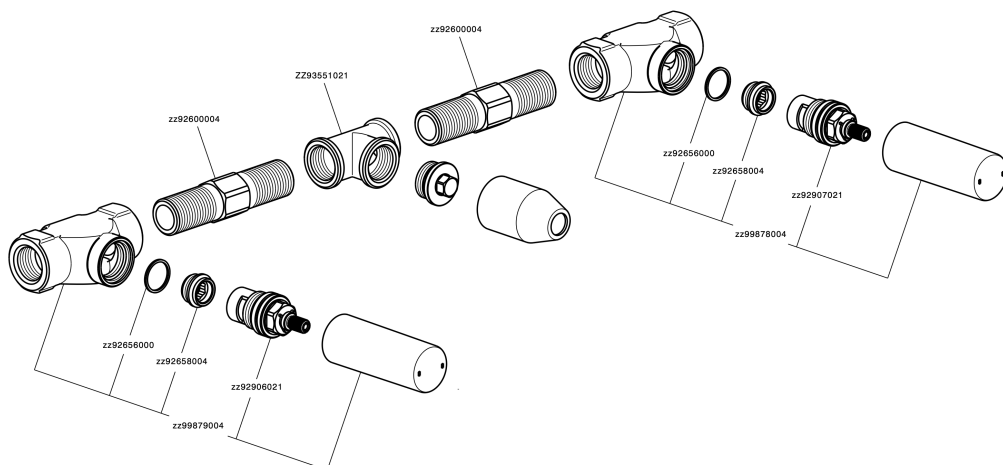

## Exposed part for concealed washbasin mixer GRACE\_GS013512

GS013512

<https://en.cisal.it/exposed-part-for-concealed-washbasin-mixer-grace-gs013512>

## Concealed washbasin mixer CONCEALED\_ZA033511

ZA033511

<https://en.cisal.it/concealed-washbasin-mixer-concealed-za033511>

2026-05-17