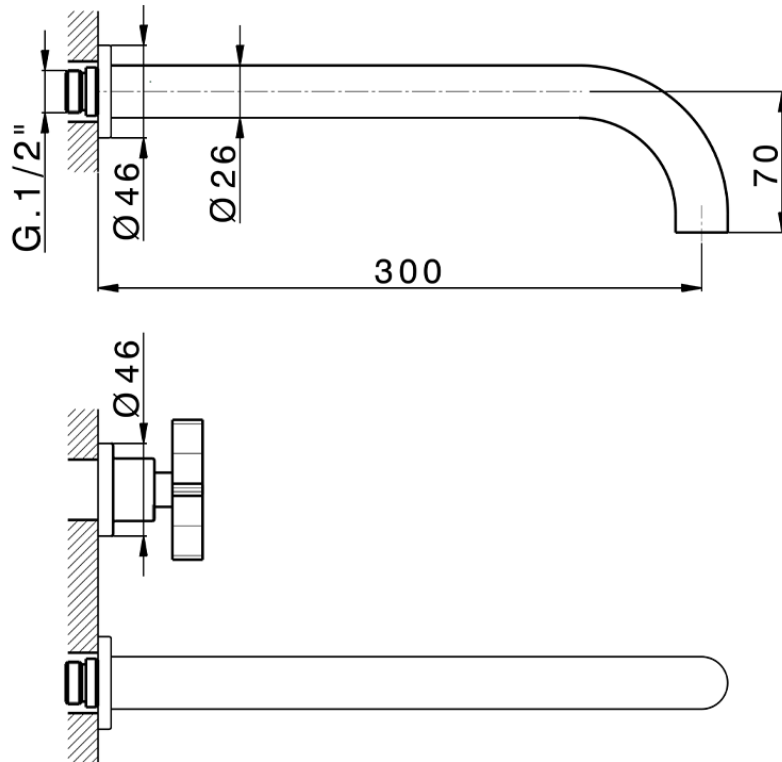

## Exposed part for concealed washbasin mixer GRACE\_GS013512

GS013512

<https://en.cisal.it/exposed-part-for-concealed-washbasin-mixer-grace-gs013512>

Serie's code	Size XX
CX 1351	20-35
CF 1351	20-35
CX 0331	20-35
CF 0331	20-35
CX 0200	20-35
CF 0200	20-35
BA 1351	20-35
GS 1351	20-35
GL 1351	20-35
MN 1351	20-35
LN 1351	20-35
LV 1351	33-48
LY 1351	33-48
CU 1351	33-48
SM 1351	30-45
AA 1351	10-30
AC 1351	10-30
AR 1351	15-25
PZ 1351	10-30
RG 1351	10-30
TS 1351	10-30
VT 1351	10-30
CS 1351	10-30
WA 1351	45-68
X1 1351	33-45
X2 1351	33-45
X3 1351	33-45
X4 1351	33-45
X5 1351	33-45
RI 1351	20-35
RM 1351	20-35

Limiti di tolleranza superficie piastrelle  
 Adjustment limits for finished tile surface  
 Limites de tolérance surface carrelage  
 Fliesenoberfläche  
 Superficie del azulejo

ZA033511

<https://en.cisal.it/concealed-washbasin-mixer-concealed-za033511>