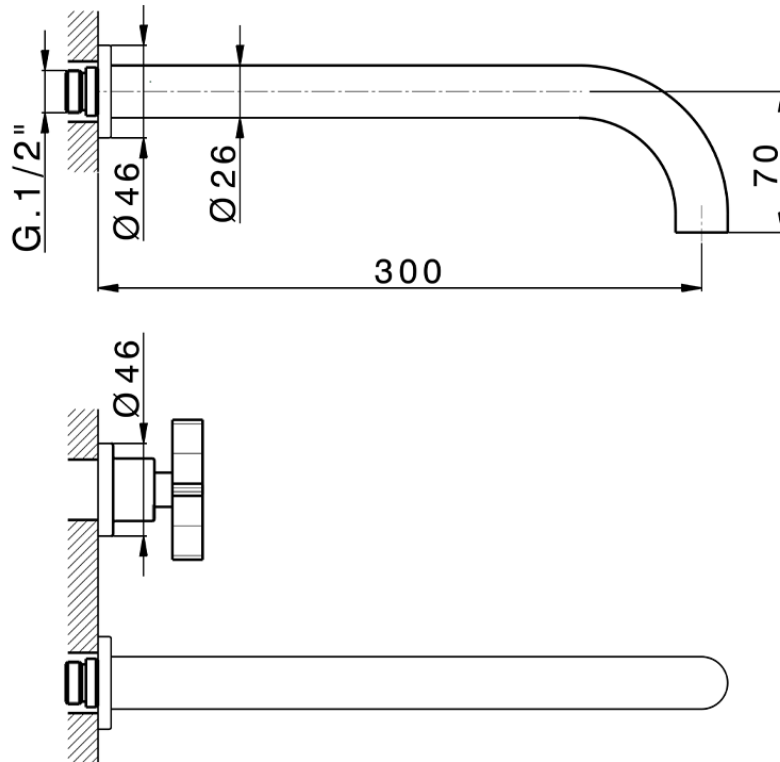

Exposed part for concealed washbasin mixer GRACE_GS013512

GS013512

<https://en.cisal.it/exposed-part-for-concealed-washbasin-mixer-grace-gs013512>

Serie's code	Size XX
CX 1351	20-35
CF 1351	20-35
CX 0331	20-35
CF 0331	20-35
CX 0200	20-35
CF 0200	20-35
BA 1351	20-35
GS 1351	20-35
GL 1351	20-35
MN 1351	20-35
LN 1351	20-35
LV 1351	33-48
LY 1351	33-48
CU 1351	33-48
SM 1351	30-45
AA 1351	10-30
AC 1351	10-30
AR 1351	15-25
PZ 1351	10-30
RG 1351	10-30
TS 1351	10-30
VT 1351	10-30
CS 1351	10-30
WA 1351	45-68
X1 1351	33-45
X2 1351	33-45
X3 1351	33-45
X4 1351	33-45
X5 1351	33-45
RI 1351	20-35
RM 1351	20-35

Limiti di tolleranza superficie piastrelle
 Adjustment limits for finished tile surface
 Limites de tolérance surface carrelage
 Fliesenoberfläche
 Superficie del azulejo

ZA033511

<https://en.cisal.it/concealed-washbasin-mixer-concealed-za033511>