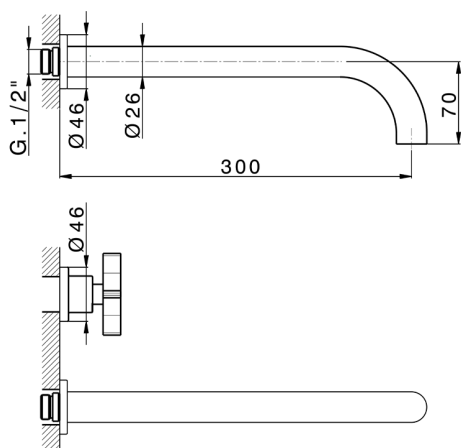

## Exposed part for concealed washbasin mixer GRACE\_GS013512

MODEL **GS013512**

Exposed part for concealed washbasin mixer, without concealed part, for item ZA033511

## Exposed part for concealed washbasin mixer GRACE\_GS013512

GS013512

<https://en.cisal.it/exposed-part-for-concealed-washbasin-mixer-grace-gs013512>

## Concealed washbasin mixer CONCEALED\_ZA033511

MODEL **ZA033511**

Concealed washbasin mixer, right headvalve - left headvalve

AVAILABLE FINISHINGS

CHARACTERISTICS

Concealed **1**

2026-05-17