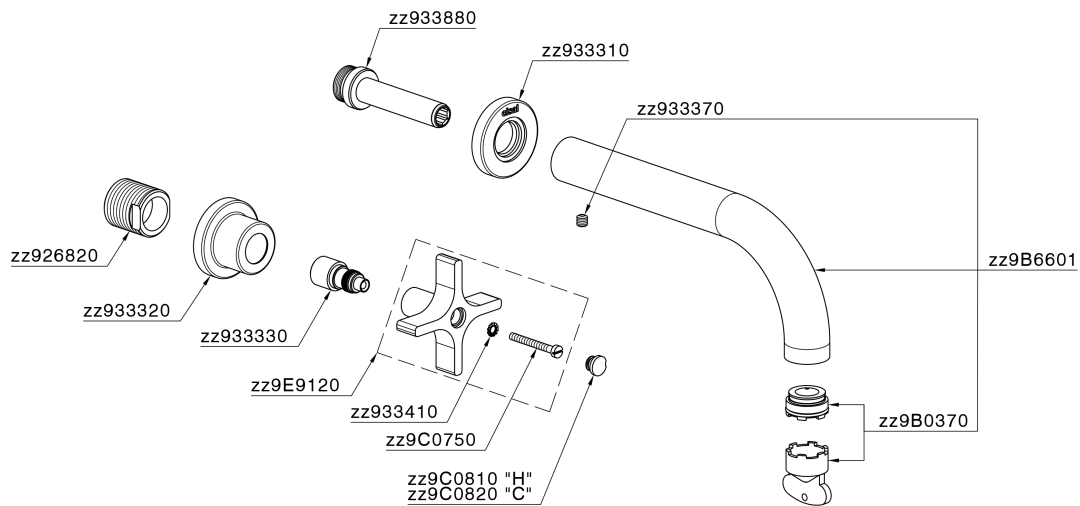

Exposed part for concealed washbasin mixer GRACE_GS013512

GS013512

<https://en.cisal.it/exposed-part-for-concealed-washbasin-mixer-grace-gs013512>