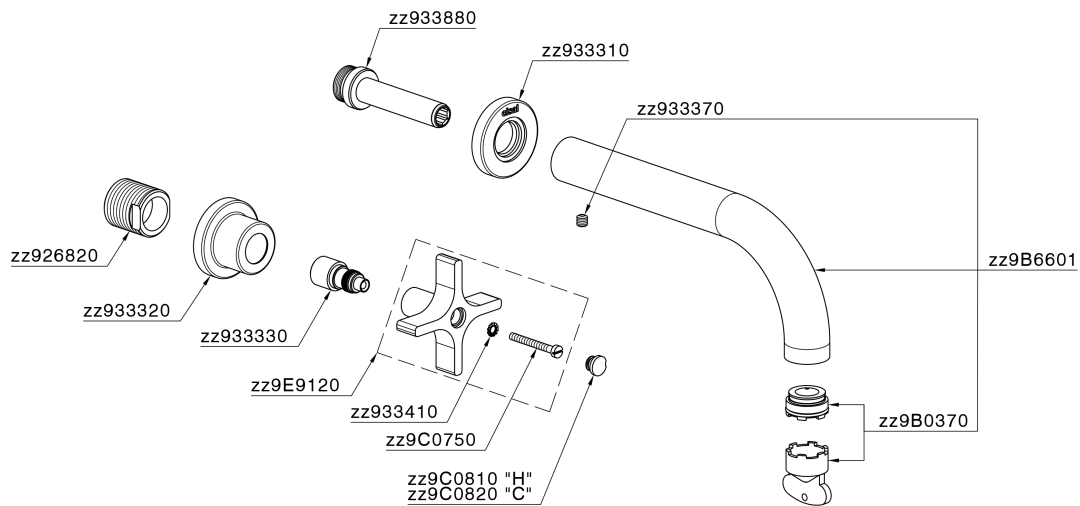

Exposed part for concealed washbasin mixer GRACE_GS013512

MODEL **GS013512**

Exposed part for concealed washbasin mixer, without concealed part, for item ZA033511

AVAILABLE FINISHINGS

-  **21** 21 Chrome
-  **2F** 2F Brushed Nickel
-  **2W** 2W Brushed Gold
-  **5H** 5H Dark Brass Brushed
-  **5L** 5L Brushed Black Titanium
-  **6T** 6T Chrome/Matt Black

CHARACTERISTICS

Installation **Concealed**

Required concealed parts **ZA033511**

Exposed part for concealed washbasin mixer GRACE_GS013512

GS013512

<https://en.cisal.it/exposed-part-for-concealed-washbasin-mixer-grace-gs013512>

Concealed washbasin mixer CONCEALED_ZA033511

MODEL **ZA033511**

Concealed washbasin mixer, right headvalve - left headvalve

AVAILABLE FINISHINGS

 **04** 04 Without finishing

CHARACTERISTICS

Concealed **1**

2026-04-05