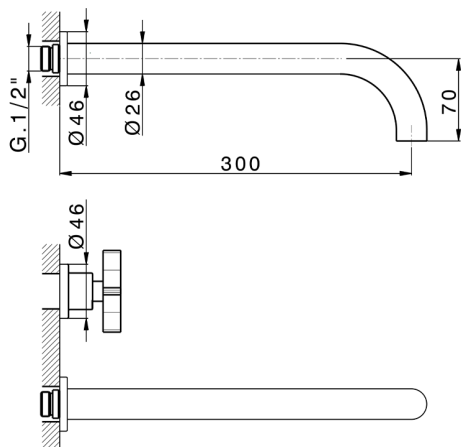

Exposed part for concealed washbasin mixer GRACE_GS013512

MODEL **GS013512**

Exposed part for concealed washbasin mixer, without concealed part, for item ZA033511

AVAILABLE FINISHINGS

-  **21** 21 Chrome
-  **2F** 2F Brushed Nickel
-  **2W** 2W Brushed Gold
-  **5H** 5H Dark Brass Brushed
-  **5L** 5L Brushed Black Titanium
-  **6T** 6T Chrome/Matt Black

CHARACTERISTICS

Installation **Concealed**

Required concealed parts **ZA033511**

Exposed part for concealed washbasin mixer GRACE_GS013512

GS013512

<https://en.cisal.it/exposed-part-for-concealed-washbasin-mixer-grace-gs013512>

Concealed washbasin mixer CONCEALED_ZA033511

MODEL **ZA033511**

Concealed washbasin mixer, right headvalve - left headvalve

AVAILABLE FINISHINGS

 **04** 04 Without finishing

CHARACTERISTICS

Concealed **1**

2026-04-05