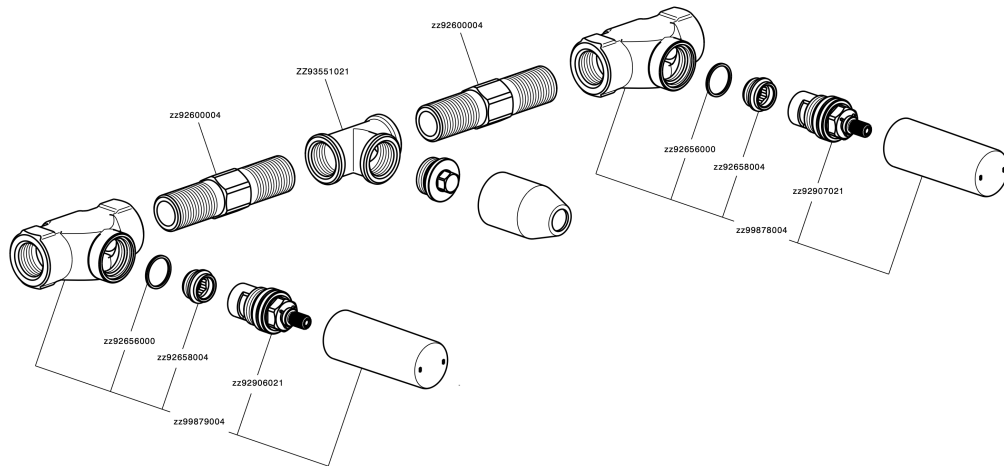

## Exposed part for concealed washbasin mixer GRACE\_GS013512

GS013512

<https://en.cisal.it/exposed-part-for-concealed-washbasin-mixer-grace-gs013512>

## Concealed washbasin mixer CONCEALED\_ZA033511

ZA033511

<https://en.cisal.it/concealed-washbasin-mixer-concealed-za033511>

2026-06-13