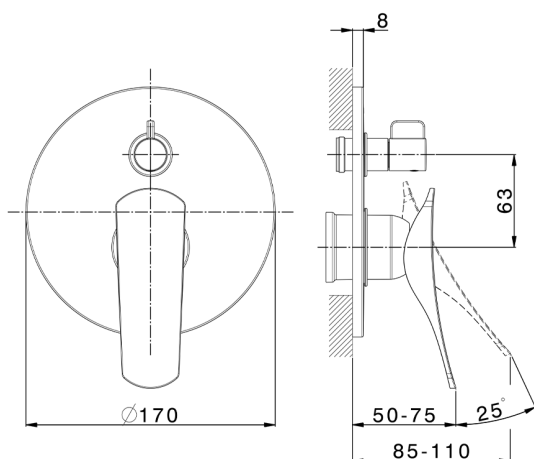

Exposed part for concealed S.L.bath-shower valve ROADSTER ACCENT_RA002300

MODEL **RA002300**

Exposed part for concealed S.L.bath-shower valve, 2-Way rotating diverter, without concealed part, for items Easy-Box ZA000230

AVAILABLE FINISHINGS

- **21** 21 Chrome
- **2B** 2B Polished Nickel
- **2F** 2F Brushed Nickel
- **2Q** 2Q Black Titanium
- **40** 40 Matt Black
- **4Q** 4Q Matt White

CHARACTERISTICS

Installation **Concealed**
Required concealed parts **ZA000230**

2024-12-21