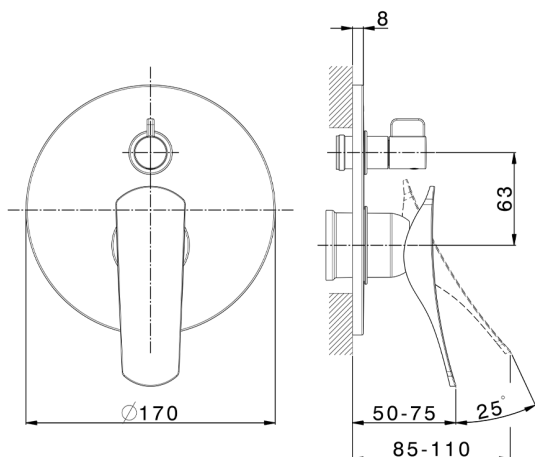

Exposed part for concealed S.L.bath-shower valve ROADSTER ACCENT_RA002300

MODEL **RA002300**

Exposed part for concealed S.L.bath-shower valve, 2-Way rotating diverter, without concealed part, for items Easy-Box ZA000230

AVAILABLE FINISHINGS

- **21** 21 Chrome
- **2B** 2B Polished Nickel
- **2F** 2F Brushed Nickel
- **2Q** 2Q Black Titanium
- **40** 40 Matt Black
- **4Q** 4Q Matt White

CHARACTERISTICS

Installation **Concealed**
Required concealed parts **ZA000230**

2024-12-22