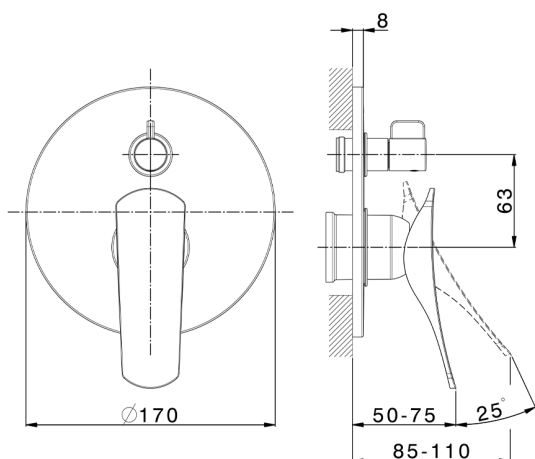

Exposed part for concealed S.L.bath-shower valve ROADSTER ACCENT_RA002300

MODEL **RA002300**

Exposed part for concealed S.L.bath-shower valve, 2-Way rotating diverter, without concealed part, for items Easy-Box ZA000230

AVAILABLE FINISHINGS

- **21** 21 Chrome
- **2B** 2B Polished Nickel
- **2F** 2F Brushed Nickel
- **2Q** 2Q Black Titanium
- **40** 40 Matt Black
- **4Q** 4Q Matt White

CHARACTERISTICS

Installation **Concealed**
Required concealed parts **ZA000230**

2025-01-02