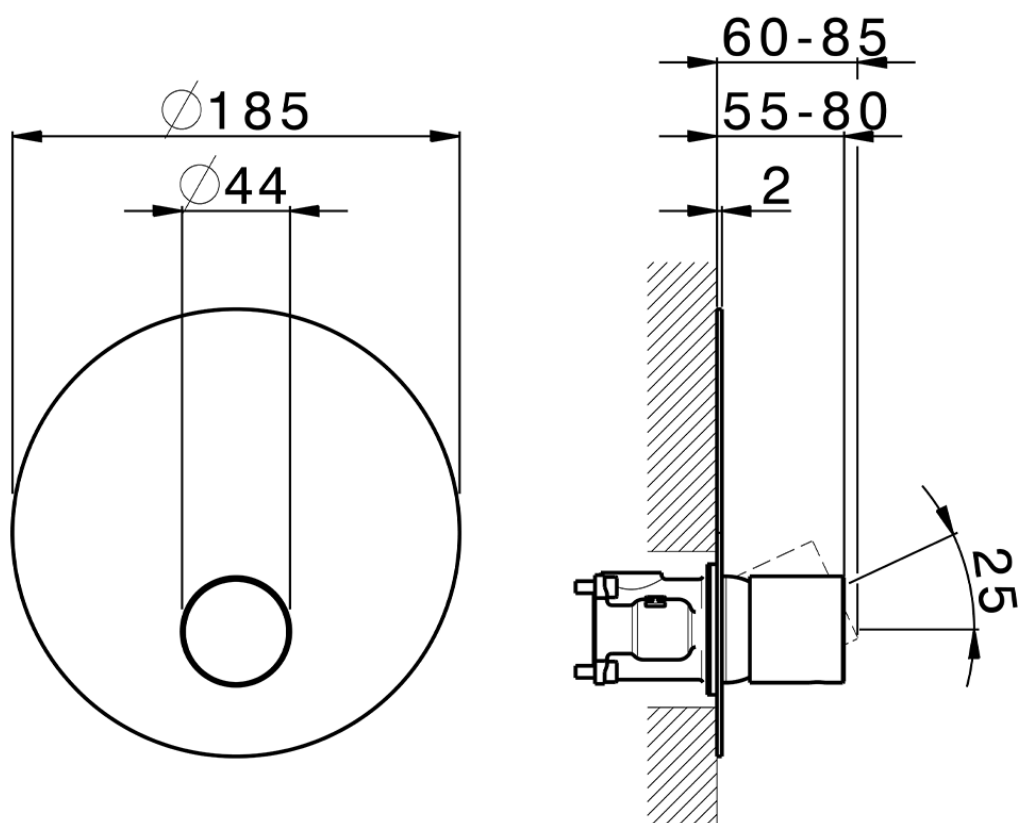

**Exposed part for Single Lever One Box Valve SMOOTH X32\_X30BM010**

X30BM010

<https://en.cisal.it/exposed-part-for-single-lever-one-box-valve-smooth-x32-x30bm010>

ZA00B031

<https://en.cisal.it/one-box-universal-concealed-part-one-box-za00b031>