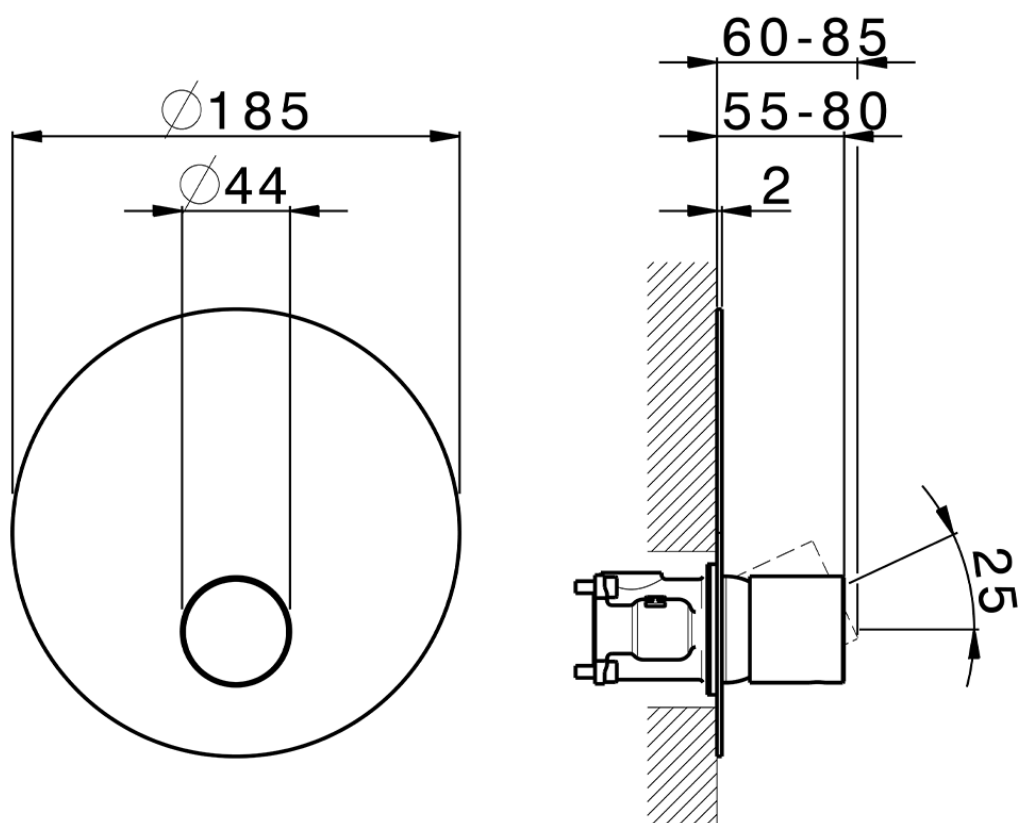

Exposed part for Single Lever One Box Valve SMOOTH X32_X30BM010

X30BM010

<https://en.cisal.it/exposed-part-for-single-lever-one-box-valve-smooth-x32-x30bm010>

ZA00B031

<https://en.cisal.it/one-box-universal-concealed-part-one-box-za00b031>