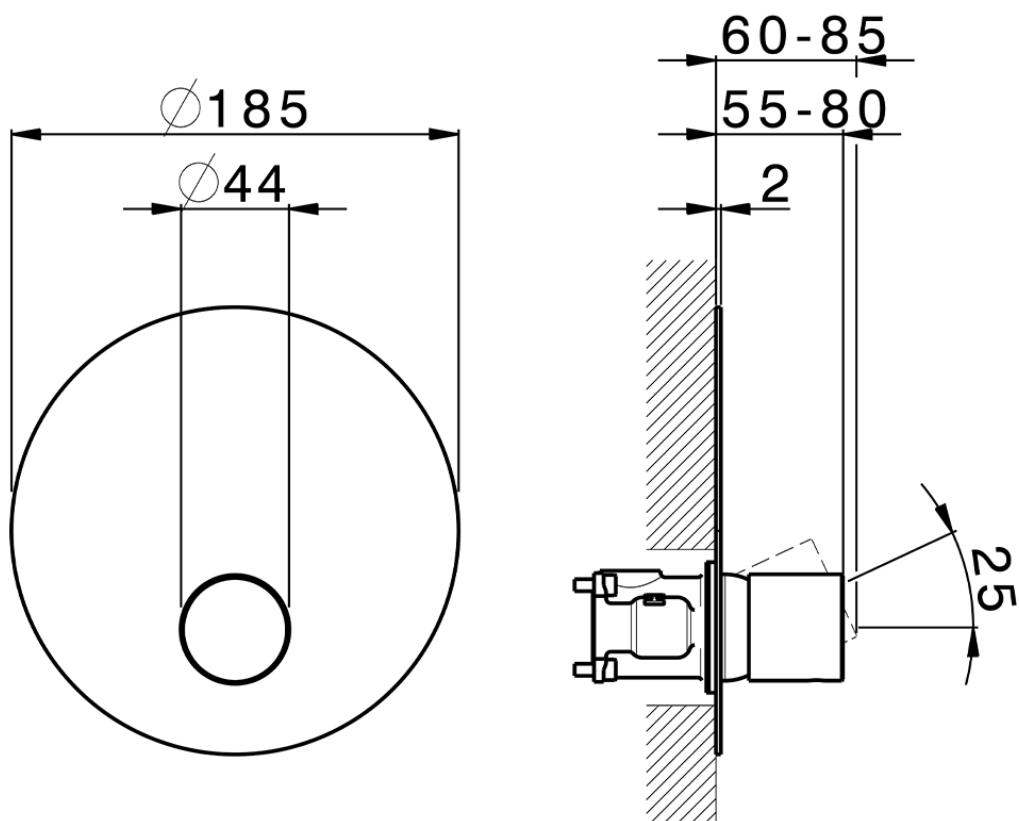

Exposed part for Single Lever One Box Valve SMOOTH X32_X30BM010

X30BM010

<https://en.cisal.it/exposed-part-for-single-lever-one-box-valve-smooth-x32-x30bm010>

ZA00B031

<https://en.cisal.it/one-box-universal-concealed-part-one-box-za00b031>