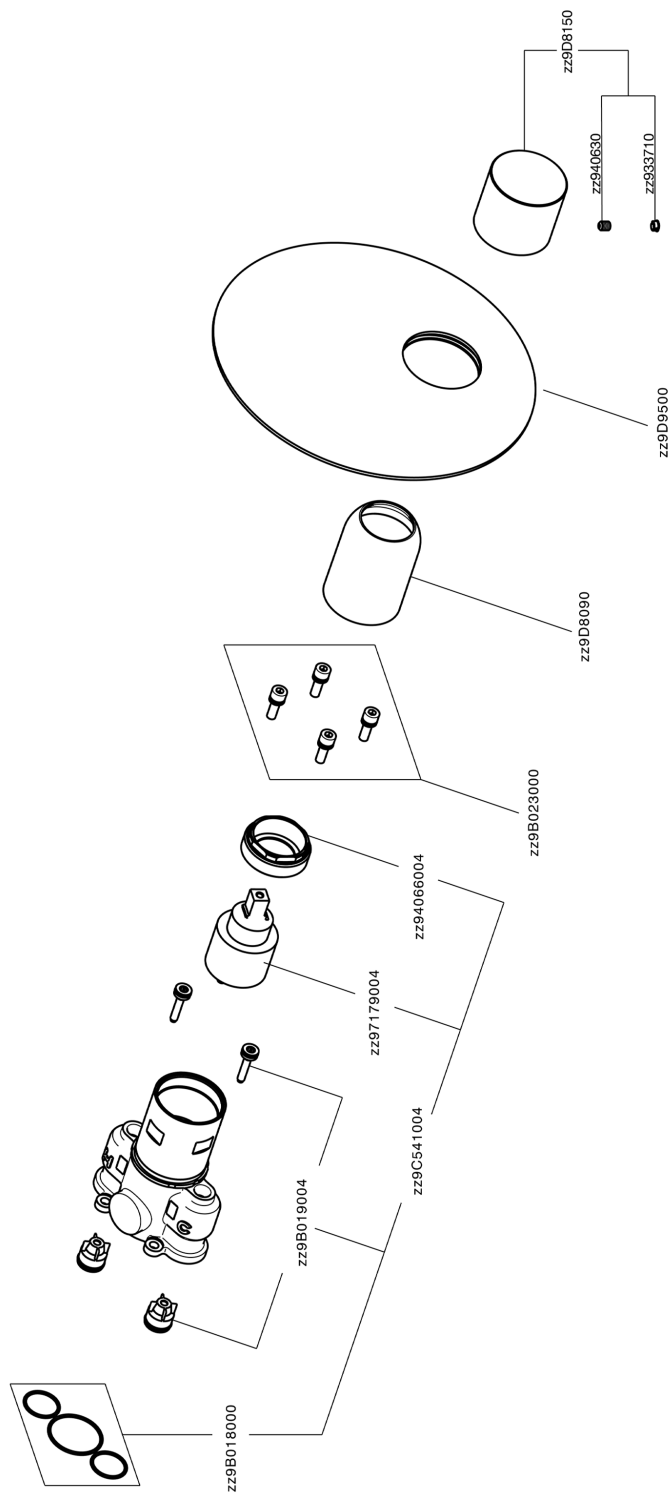

Exposed part for Single Lever One Box Valve SMOOTH X32_X30BM010

X30BM010

<https://en.cisal.it/exposed-part-for-single-lever-one-box-valve-smooth-x32-x30bm010>

One Box Universal Concealed Part ONE BOX_ZA00B031

ZA00B031

<https://en.cisal.it/one-box-universal-concealed-part-one-box-za00b031>

One Box Universal Concealed Part ONE BOX_ZA00B030

ZA00B030

<https://en.cisal.it/one-box-universal-concealed-part-one-box-za00b030>