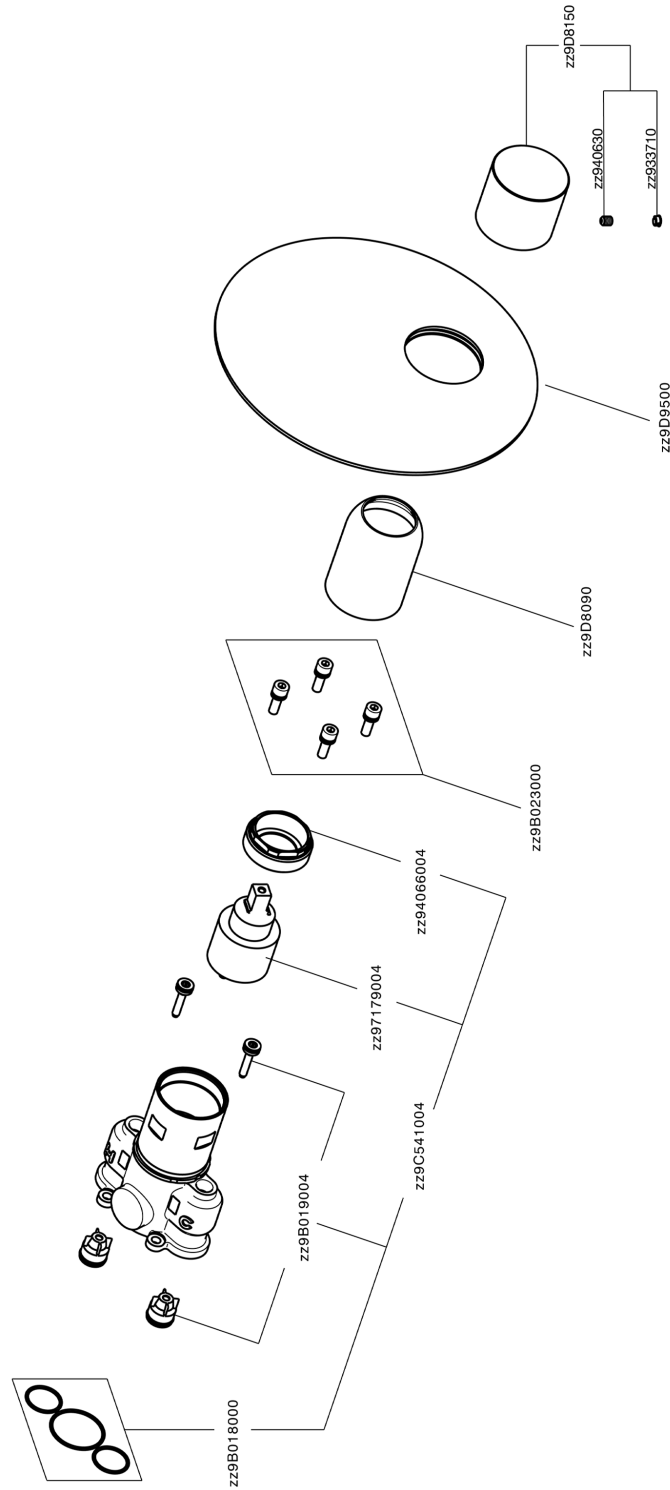

Exposed part for Single Lever One Box Valve SMOOTH X32_X30BM010

X30BM010

<https://en.cisal.it/exposed-part-for-single-lever-one-box-valve-smooth-x32-x30bm010>

One Box Universal Concealed Part ONE BOX_ZA00B031

ZA00B031

<https://en.cisal.it/one-box-universal-concealed-part-one-box-za00b031>

One Box Universal Concealed Part ONE BOX_ZA00B030

ZA00B030

<https://en.cisal.it/one-box-universal-concealed-part-one-box-za00b030>