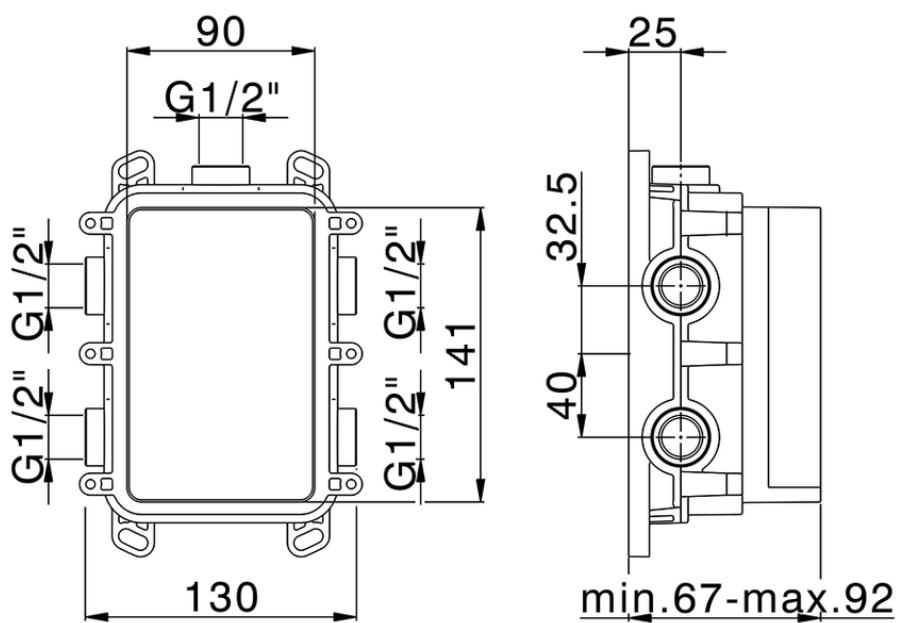

Exposed part for Single Lever One Box Valve SMOOTH X32_X30BM010

X30BM010

<https://en.cisal.it/exposed-part-for-single-lever-one-box-valve-smooth-x32-x30bm010>

ZA00B031

<https://en.cisal.it/one-box-universal-concealed-part-one-box-za00b031>