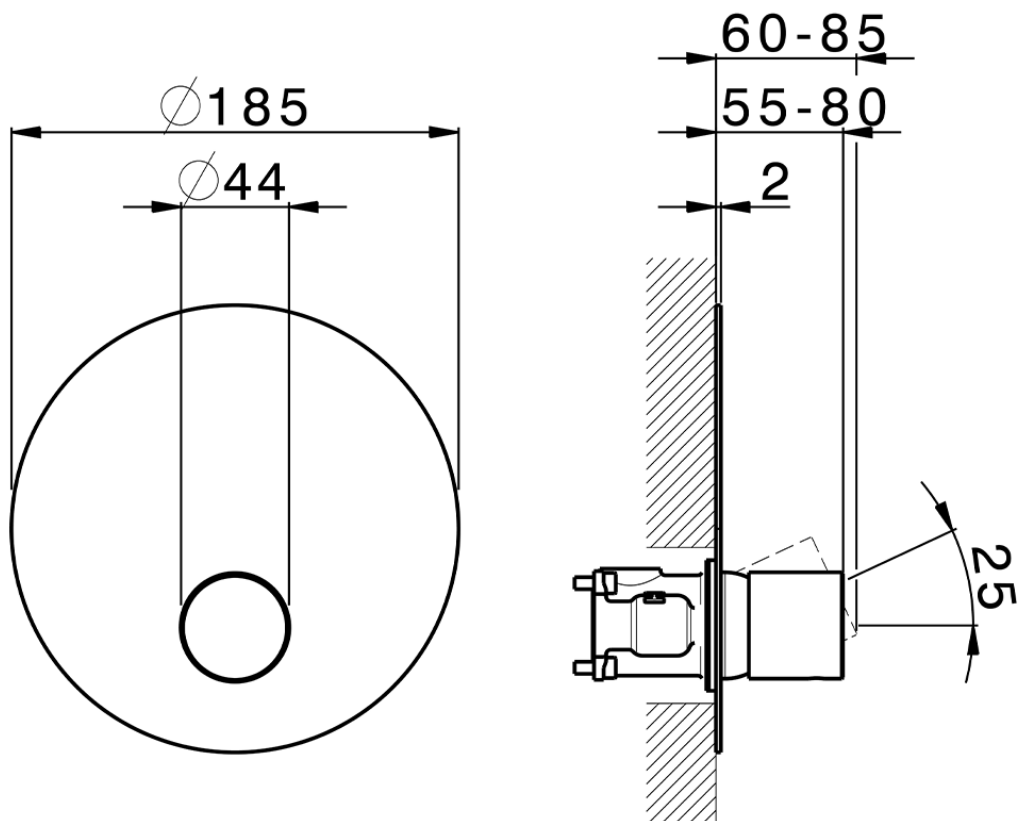

**Exposed part for Single Lever One Box Valve SMOOTH X32\_X30BM010**

X30BM010

<https://en.cisal.it/exposed-part-for-single-lever-one-box-valve-smooth-x32-x30bm010>

ZA00B031

<https://en.cisal.it/one-box-universal-concealed-part-one-box-za00b031>