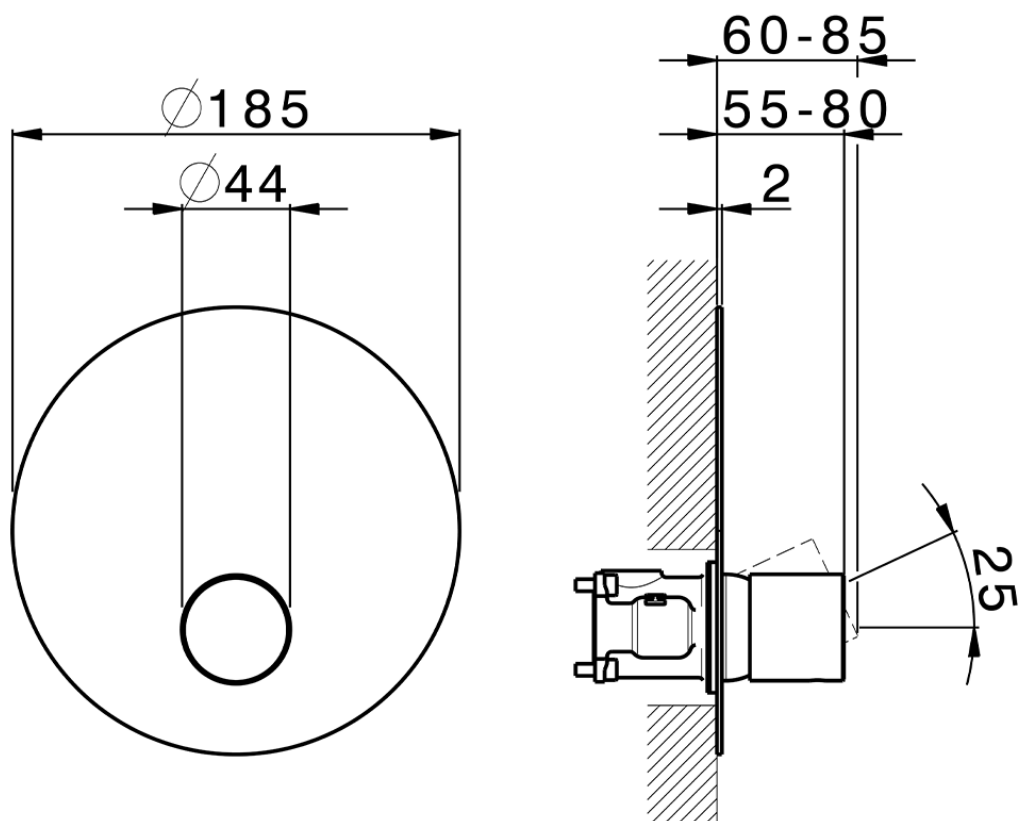

**Exposed part for Single Lever One Box Valve SMOOTH X32\_X30BM010**

X30BM010

<https://en.cisal.it/exposed-part-for-single-lever-one-box-valve-smooth-x32-x30bm010>

ZA00B031

<https://en.cisal.it/one-box-universal-concealed-part-one-box-za00b031>