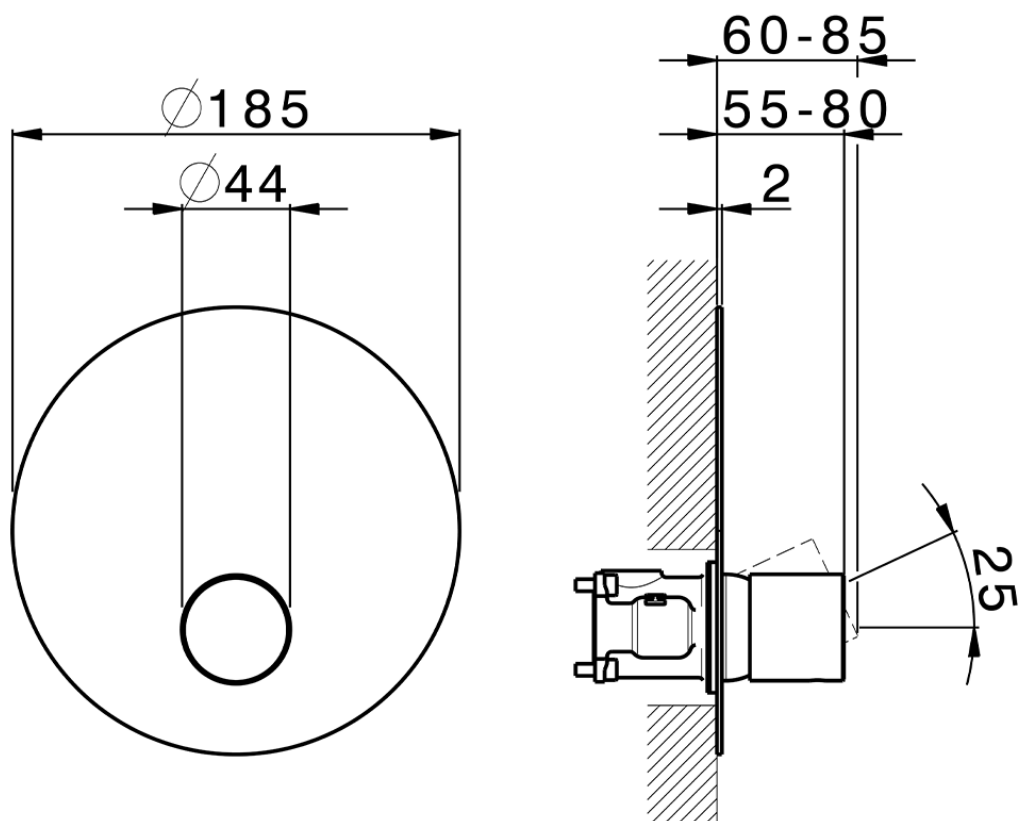

Exposed part for Single Lever One Box Valve SMOOTH X32_X30BM010

X30BM010

<https://en.cisal.it/exposed-part-for-single-lever-one-box-valve-smooth-x32-x30bm010>

ZA00B031

<https://en.cisal.it/one-box-universal-concealed-part-one-box-za00b031>