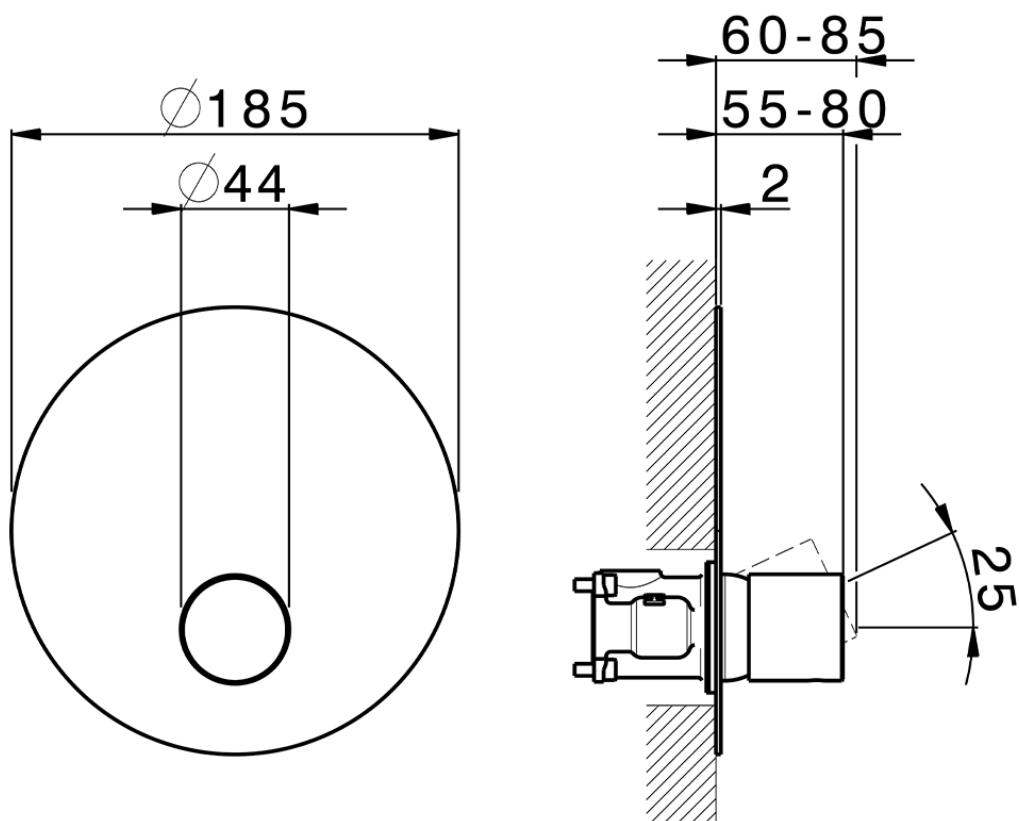

**Exposed part for Single Lever One Box Valve SMOOTH X32\_X30BM010**

X30BM010

<https://en.cisal.it/exposed-part-for-single-lever-one-box-valve-smooth-x32-x30bm010>

ZA00B031

<https://en.cisal.it/one-box-universal-concealed-part-one-box-za00b031>