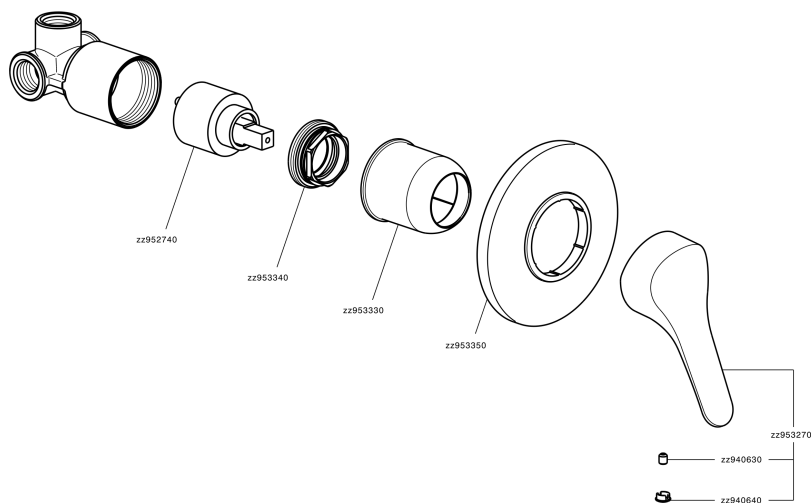

## Concealed single lever shower valve MITO3\_M3000300

M3000300

<https://en.cisal.it/concealed-single-lever-shower-valve-mito3-m3000300>

2024-12-22