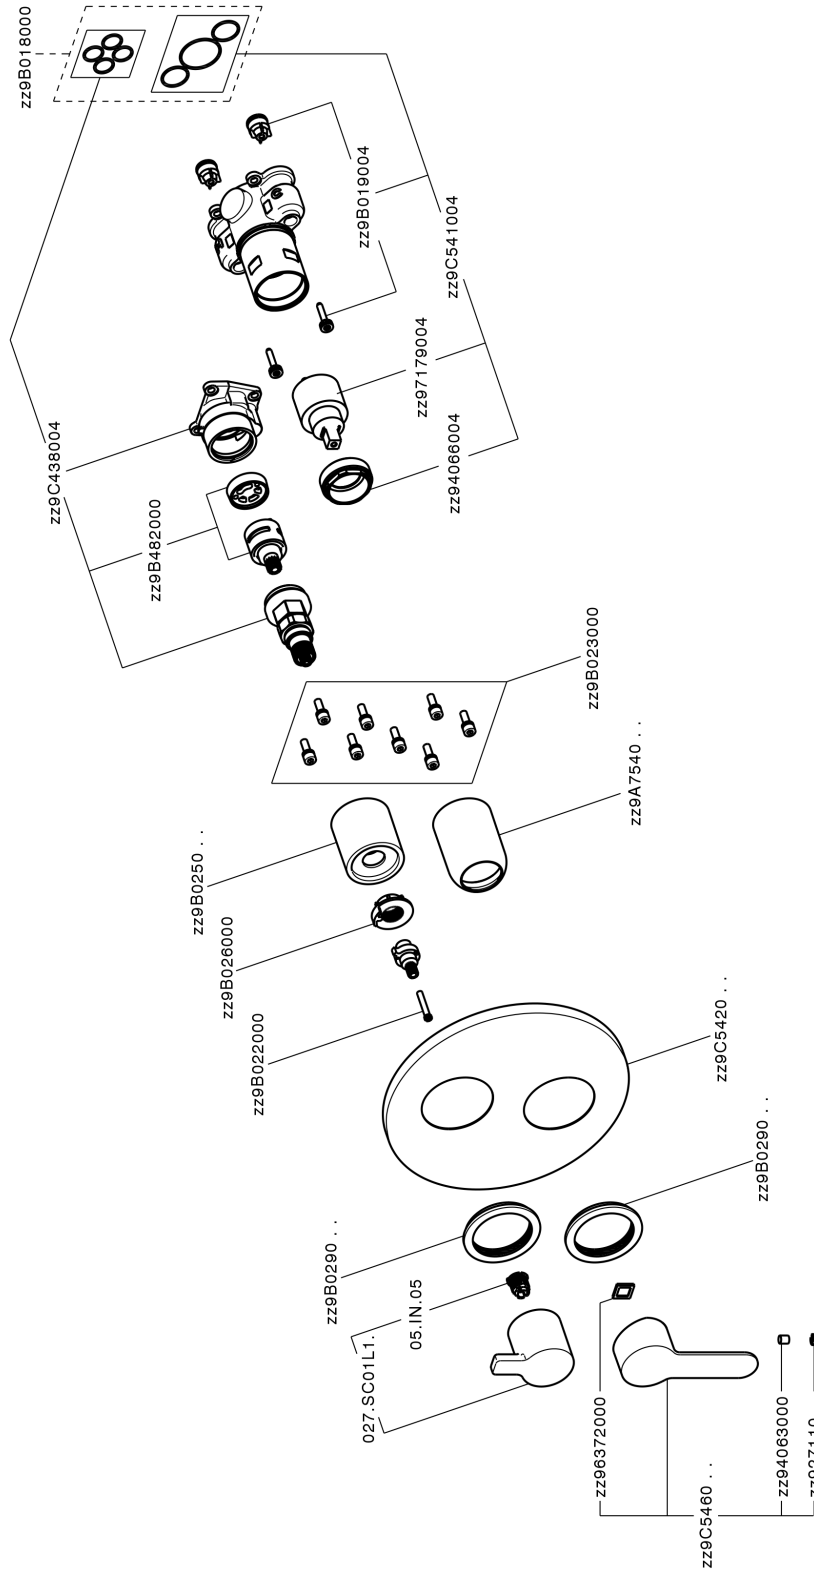

Exposed part for Single Lever One Box Valve TENDER_C20BM030

C20BM030

<https://en.cisal.it/exposed-part-for-single-lever-one-box-valve-tender-c20bm030>

One Box Universal Concealed Part ONE BOX_ZA00B031

ZA00B031

<https://en.cisal.it/one-box-universal-concealed-part-one-box-za00b031>

One Box Universal Concealed Part ONE BOX_ZA00B030

ZA00B030

<https://en.cisal.it/one-box-universal-concealed-part-one-box-za00b030>

2024-12-22