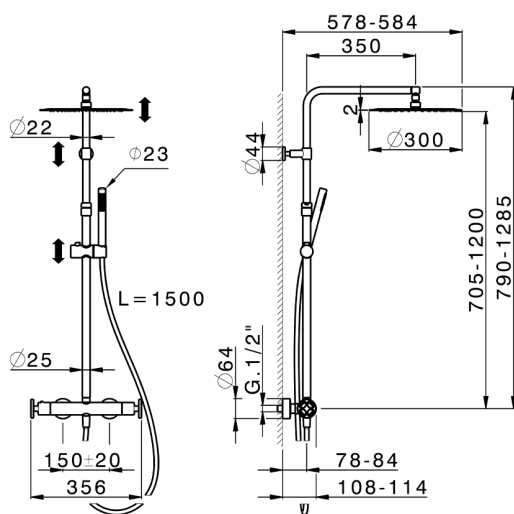

2-functions Thermostatic shower set GRACE_MNC8401D

MODEL **MNC8401D**

2-functions Thermostatic shower set, 2 outlet deviator, adjustable riser column, sliding handshower holder, 22,5 mm Brass One Spray handshower, 300 mm round showerhead 2 mm thick INOX, 150 cm smooth SUPREME Flexible Hose

AVAILABLE FINISHINGS

21 21 Chrome

6T 6T Chrome/Matt Black

CHARACTERISTICS

Cartridge Spare Parts **22.04A.AR - ZZ97279004**

Argo 2 (long filter) Thermostatic Valve

Thermostatic

The Cisal thermostatic is your personal water manager, helping you to handle, control and save water and energy.