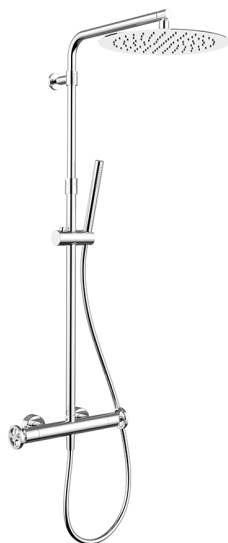

2-functions Thermostatic shower set GRACE_MNC8401D

MODEL **MNC8401D**

2-functions Thermostatic shower set, 2 outlet deviator, adjustable riser column, sliding handshower holder, 22,5 mm Brass One Spray handshower, 300 mm round showerhead 2 mm thick INOX, 150 cm smooth SUPREME Flexible Hose

AVAILABLE FINISHINGS

21 21 Chrome

6T 6T Chrome/Matt Black

CHARACTERISTICS

Cartridge Spare Parts **22.04A.AR - ZZ97279004**

Argo 2 (long filter) Thermostatic Valve

Thermostatic

The Cisal thermostatic is your personal water manager, helping you to handle, control and save water and energy.