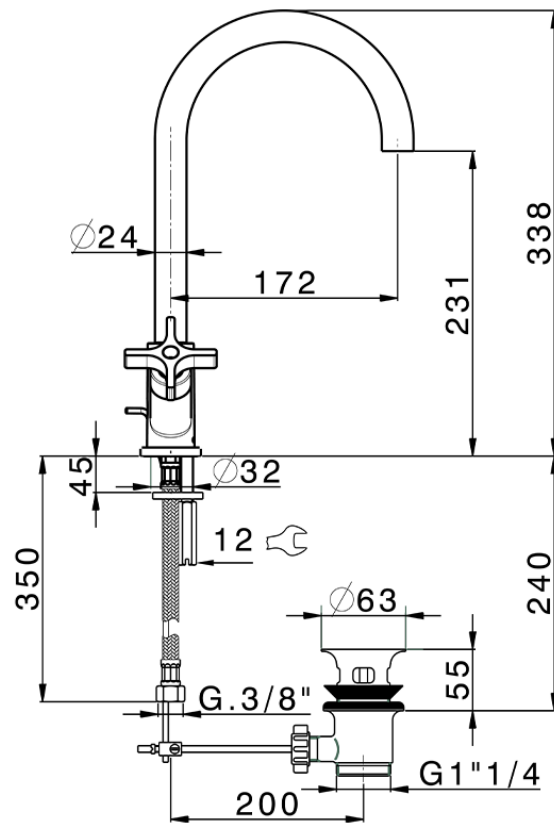

Washbasin mixer GRACE_GS000520

GS000520

<https://en.cisal.it/washbasin-mixer-grace-gs000520>

2026-04-17