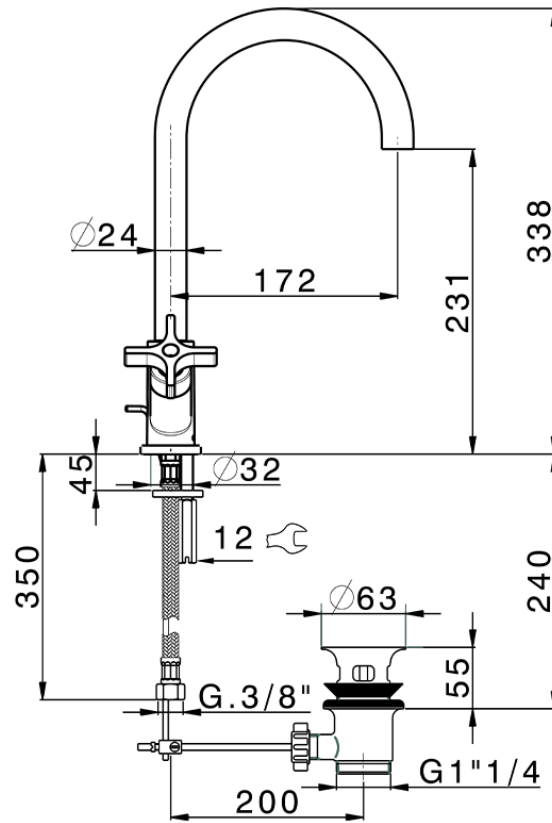

Washbasin mixer GRACE_GS000520

GS000520

<https://en.cisal.it/washbasin-mixer-grace-gs000520>

2026-04-09