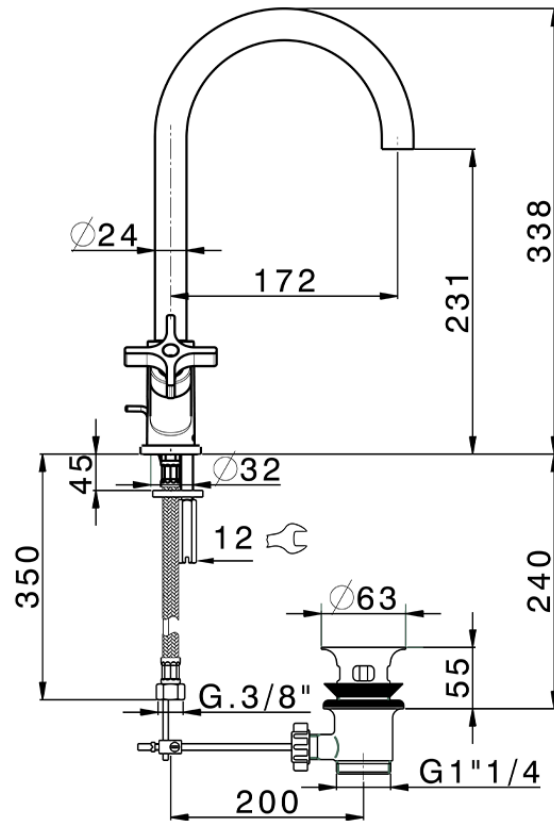

Washbasin mixer GRACE_GS000520

GS000520

<https://en.cisal.it/washbasin-mixer-grace-gs000520>

2026-04-29