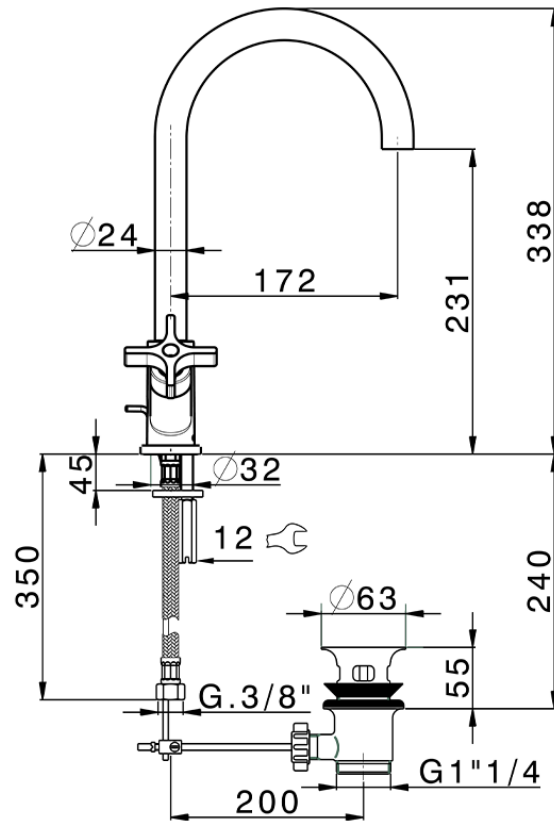

Washbasin mixer GRACE_GS000520

GS000520

<https://en.cisal.it/washbasin-mixer-grace-gs000520>

2026-06-14