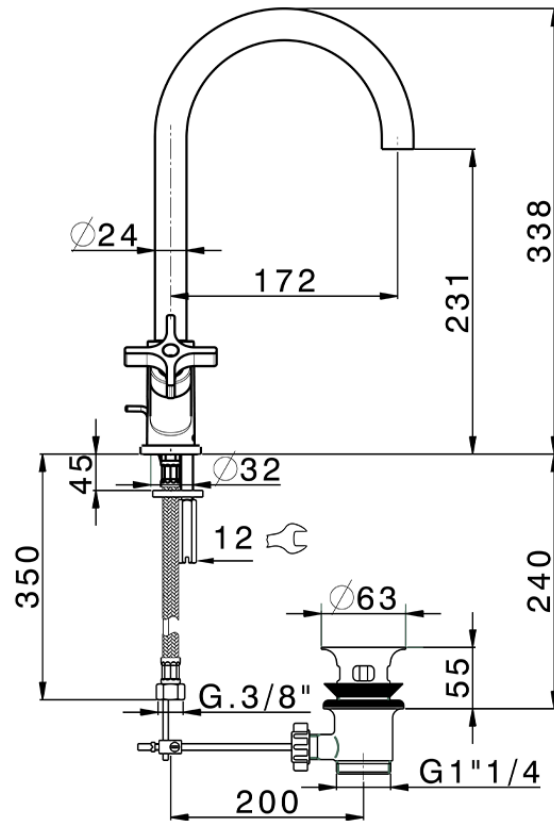

Washbasin mixer GRACE_GS000520

GS000520

<https://en.cisal.it/washbasin-mixer-grace-gs000520>

2026-04-09