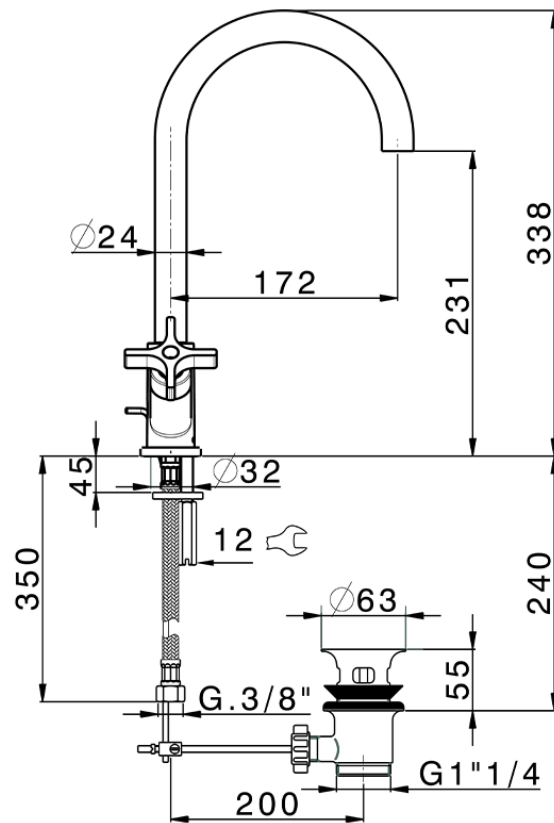

Washbasin mixer GRACE_GS000520

GS000520

<https://en.cisal.it/washbasin-mixer-grace-gs000520>

2026-05-20