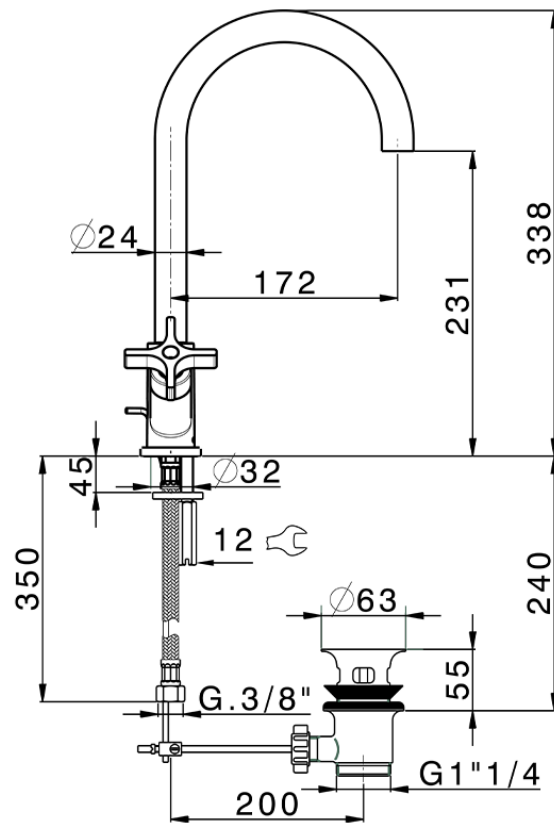

Washbasin mixer GRACE_GS000520

GS000520

<https://en.cisal.it/washbasin-mixer-grace-gs000520>

2026-05-01