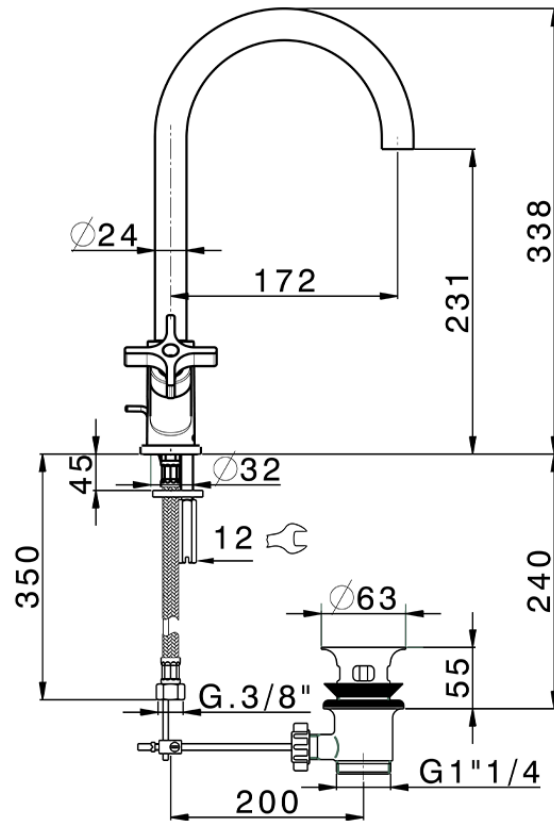

Washbasin mixer GRACE_GS000520

GS000520

<https://en.cisal.it/washbasin-mixer-grace-gs000520>

2026-06-14