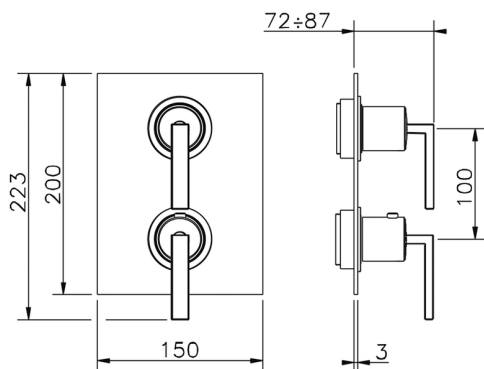

Exposed part for con.thermo.shower mixer 1-outlet WAVE_WA009300

MODEL **WA009300**

Exposed part for con.thermo.shower mixer
1-outlet, stop valve, without concealed part, for items
ZA009301

AVAILABLE FINISHINGS

- **21** 21 Chrome
- **2F** 2F Brushed Nickel
- **2Q** 2Q Black Titanium

CHARACTERISTICS

Installation **Concealed**
Required concealed parts **ZA009301**

Thermostatic

The Cisal thermostatic is your personal water manager, helping you to handle, control and save water and energy.