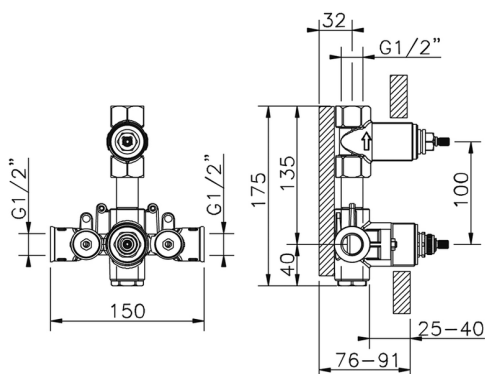

## Concealed thermostatic shower mixer, 1-outlet CONCEALED\_ZA009301

MODEL **ZA009301**

Concealed thermostatic shower mixer,  
1-outlet, stopvalve with 1/2" outlet, without trim kit

AVAILABLE FINISHINGS

 **04** 04 Without finishing

CHARACTERISTICS

Concealed **1**  
Cartridge Spare Parts **24.04A.PP**  
**8x20 Plus P Thermostatic Valve**