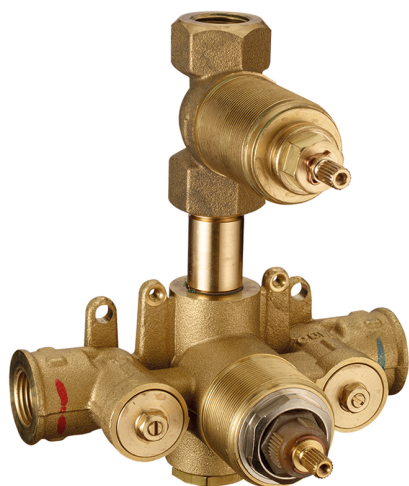

## Exposed part for con.thermo.shower mixer 1-outlet WAVE\_WA009300

MODEL **WA009300**

Exposed part for con.thermo.shower mixer  
1-outlet, stop valve, without concealed part, for items  
ZA009301

### Thermostatic

The Cisal thermostatic is your personal water manager, helping you to handle, control and save water and energy.

## Concealed thermostatic shower mixer, 1-outlet CONCEALED\_ZA009301

MODEL **ZA009301**

Concealed thermostatic shower mixer,  
1-outlet, stopvalve with 1/2" outlet, without trim kit

AVAILABLE FINISHINGS

 **04** 04 Without finishing

CHARACTERISTICS

Concealed **1**  
Cartridge Spare Parts **24.04A.PP**  
**8x20 Plus P Thermostatic Valve**