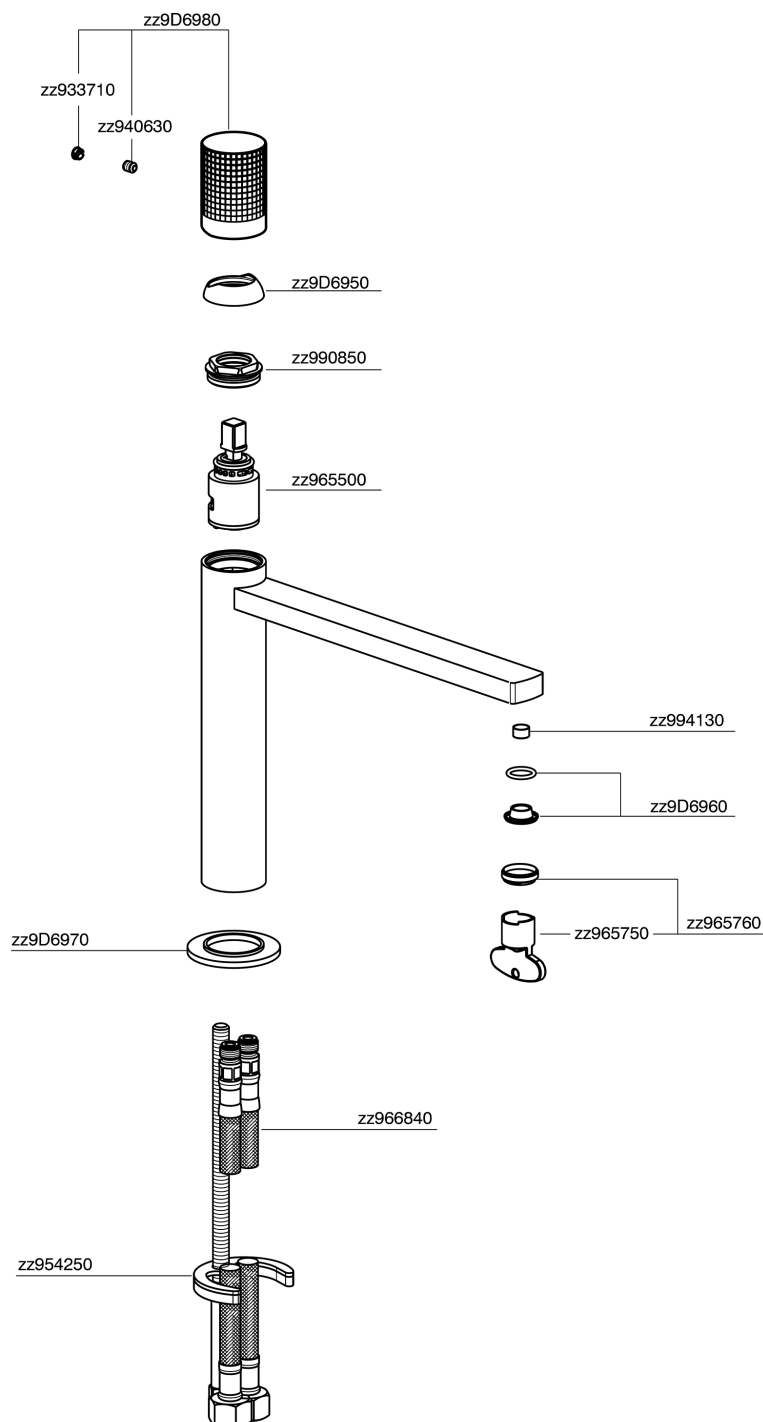

Single lever 'medium' washbasin mixer NUANCE X32_X2001504

X2001504

<https://en.cisal.it/single-lever-medium-washbasin-mixer-nuance-x32-x2001504>

2026-06-13