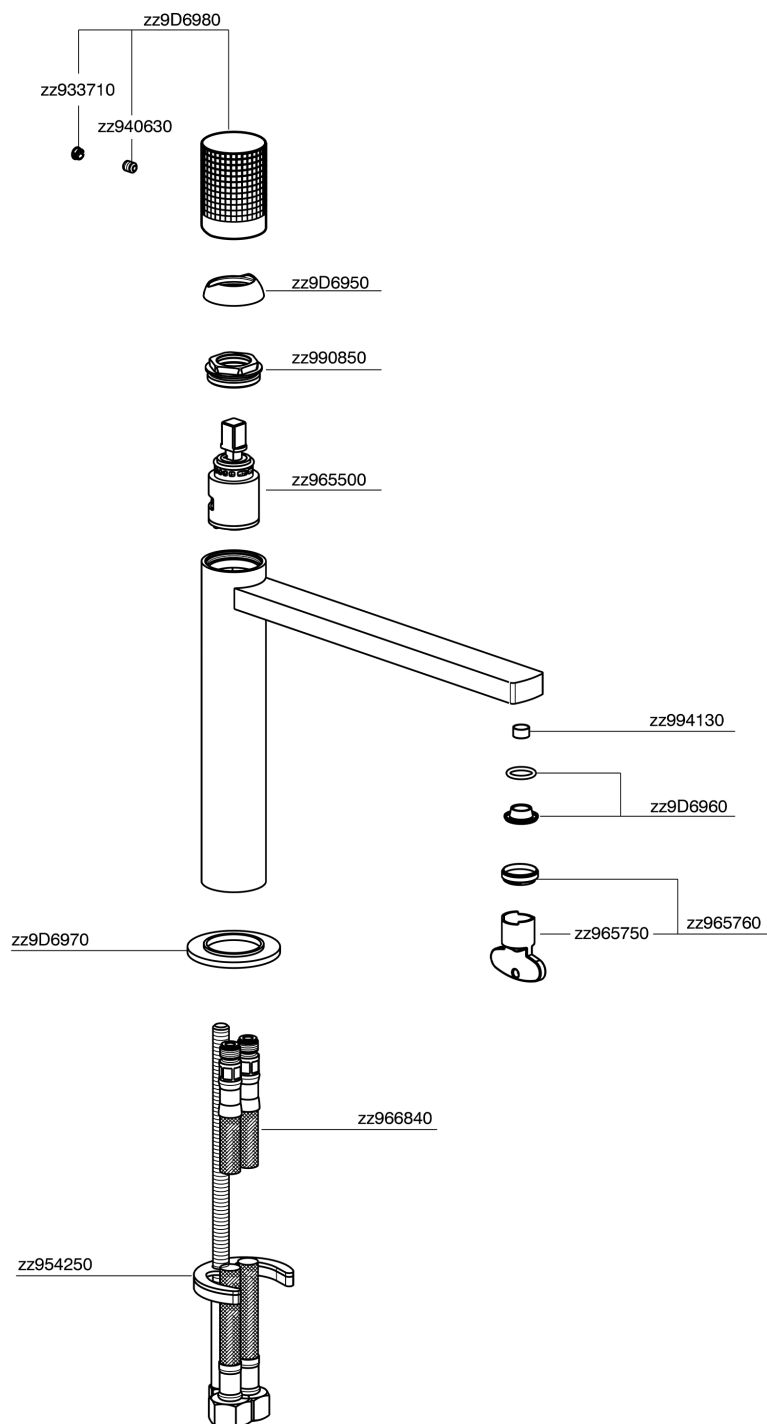

Single lever 'medium' washbasin mixer NUANCE X32_X2001504

X2001504

<https://en.cisal.it/single-lever-medium-washbasin-mixer-nuance-x32-x2001504>

2026-05-17