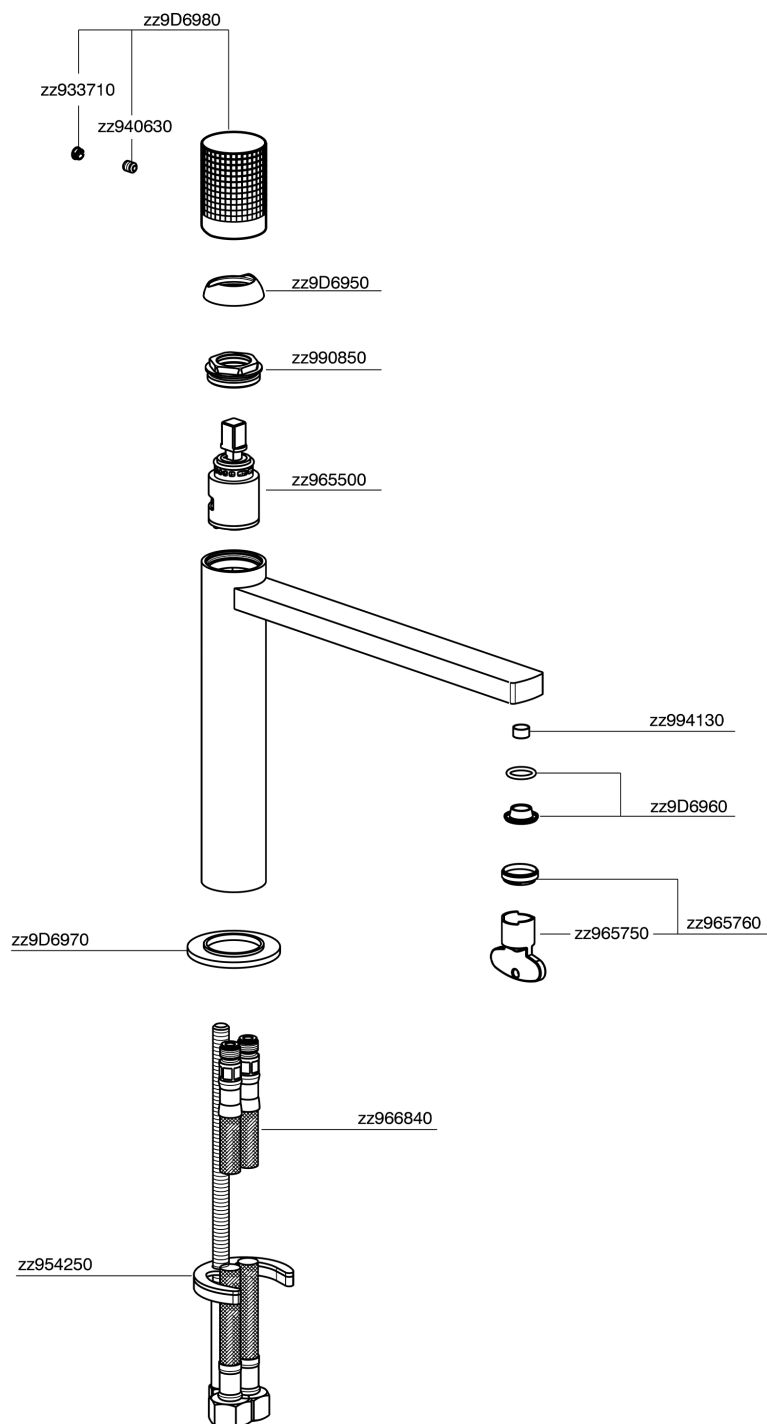

Single lever 'medium' washbasin mixer NUANCE X32_X2001504

X2001504

<https://en.cisal.it/single-lever-medium-washbasin-mixer-nuance-x32-x2001504>

2026-04-26