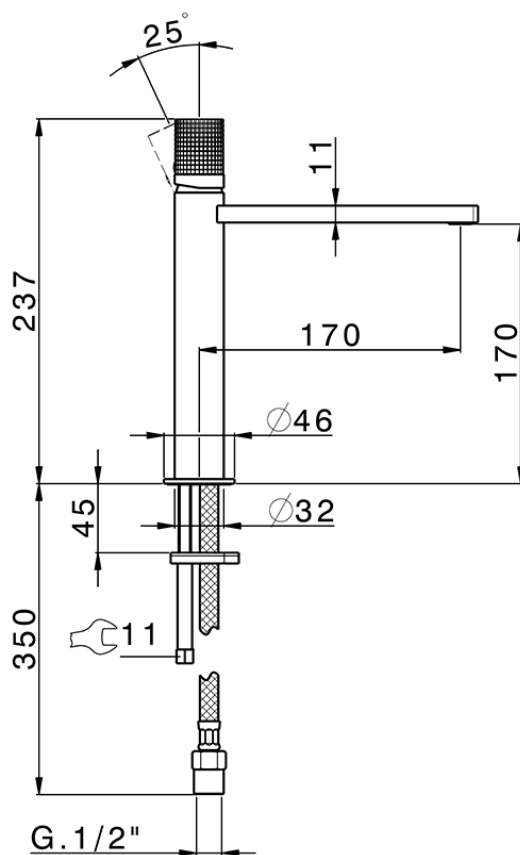

## Single lever 'medium' washbasin mixer NUANCE X32\_X2001504

X2001504

<https://en.cisal.it/single-lever-medium-washbasin-mixer-nuance-x32-x2001504>

2026-06-14