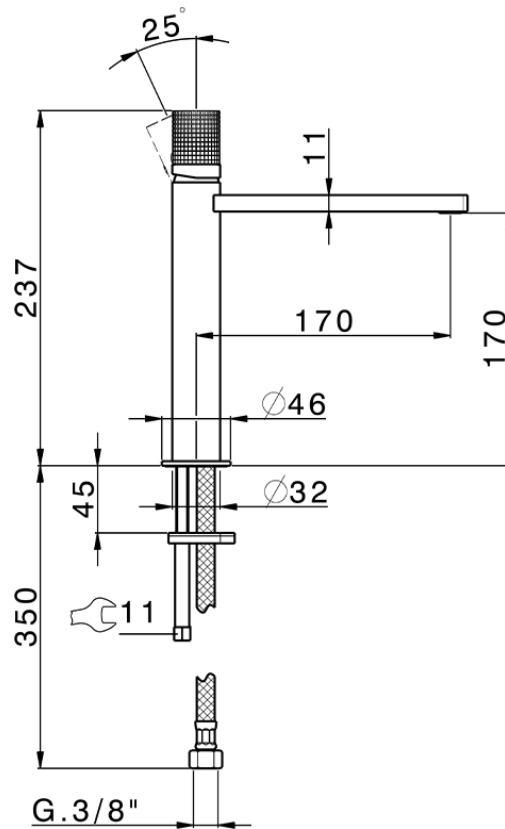

Single lever 'medium' washbasin mixer NUANCE X32_X2001504

X2001504

<https://en.cisal.it/single-lever-medium-washbasin-mixer-nuance-x32-x2001504>

2026-05-17