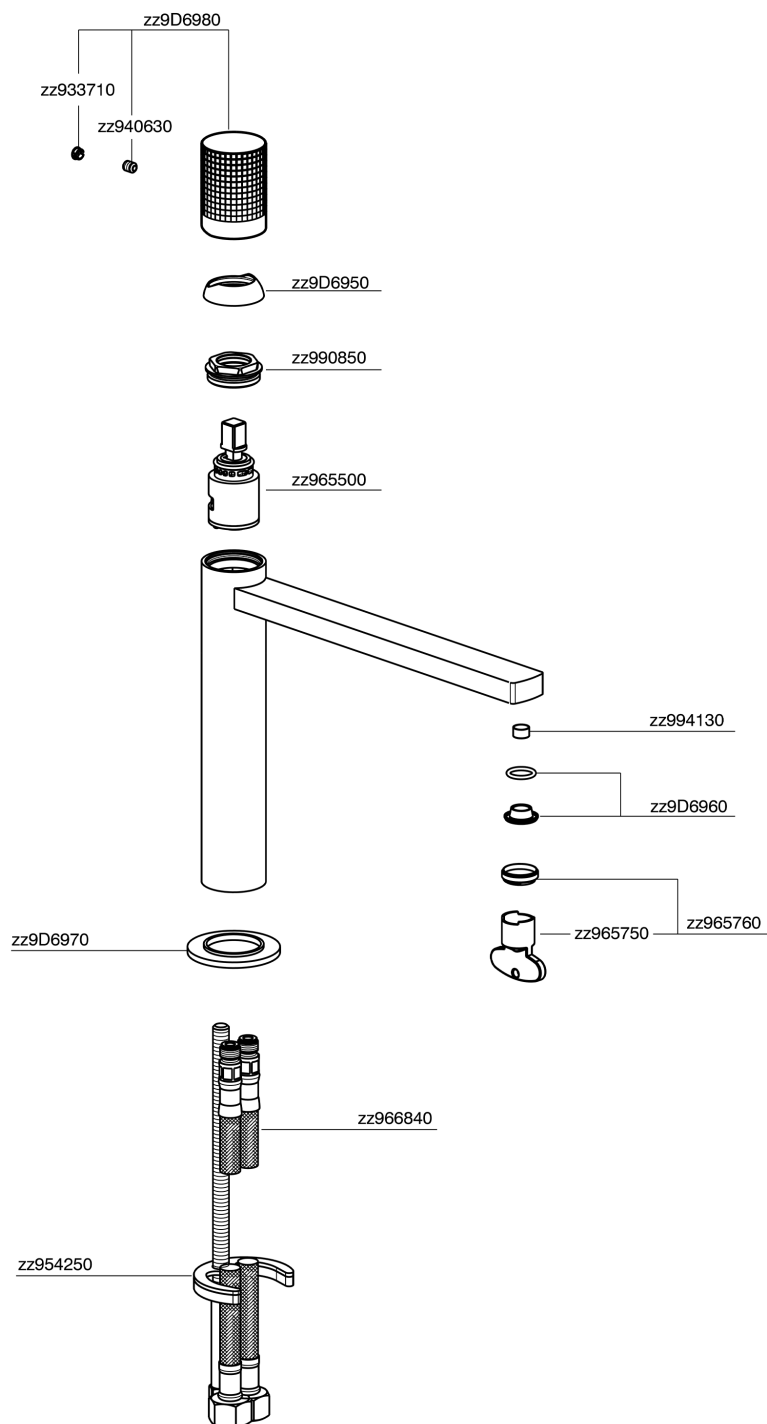

## Single lever 'medium' washbasin mixer NUANCE X32\_X2001504

MODEL **X2001504**

Single lever 'medium' washbasin mixer, without automatic pop-up waste, G.3/8" stainless steel flexible hose, Inox AISI 316L

### CHARACTERISTICS

Cartridge Spare Parts **ZZ96550000**

**25 mm Cartridge**

## Single lever 'medium' washbasin mixer NUANCE X32\_X2001504

X2001504

<https://en.cisal.it/single-lever-medium-washbasin-mixer-nuance-x32-x2001504>

2026-05-17