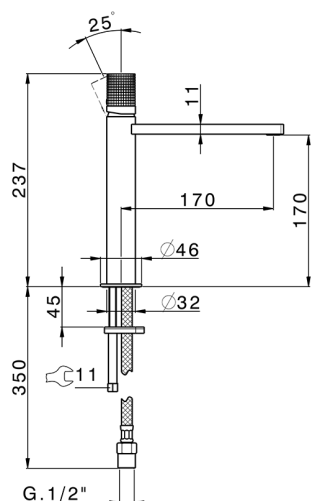

Single lever 'medium' washbasin mixer NUANCE X32_X2001504

MODEL **X2001504**

Single lever 'medium' washbasin mixer, without automatic pop-up waste, G.3/8" stainless steel flexible hose, Inox AISI 316L

AVAILABLE FINISHINGS

-  **D1** D1 Brushed Inox
-  **5H** 5H Dark Brass Brushed
-  **5L** 5L Brushed Black Titanium
-  **5N** 5N Brushed Rose Gold

CHARACTERISTICS

Cartridge Spare Parts **ZZ96550000**

25 mm Cartridge

Single lever 'medium' washbasin mixer NUANCE X32_X2001504

X2001504

<https://en.cisal.it/single-lever-medium-washbasin-mixer-nuance-x32-x2001504>

2026-06-14