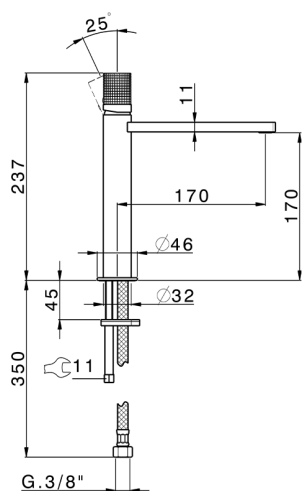

## Single lever 'medium' washbasin mixer NUANCE X32\_X2001504

MODEL **X2001504**

Single lever 'medium' washbasin mixer, without automatic pop-up waste, G.3/8" stainless steel flexible hose, Inox AISI 316L

### CHARACTERISTICS

Cartridge Spare Parts **ZZ96550000**

**25 mm Cartridge**

## Single lever 'medium' washbasin mixer NUANCE X32\_X2001504

X2001504

<https://en.cisal.it/single-lever-medium-washbasin-mixer-nuance-x32-x2001504>

2026-05-17