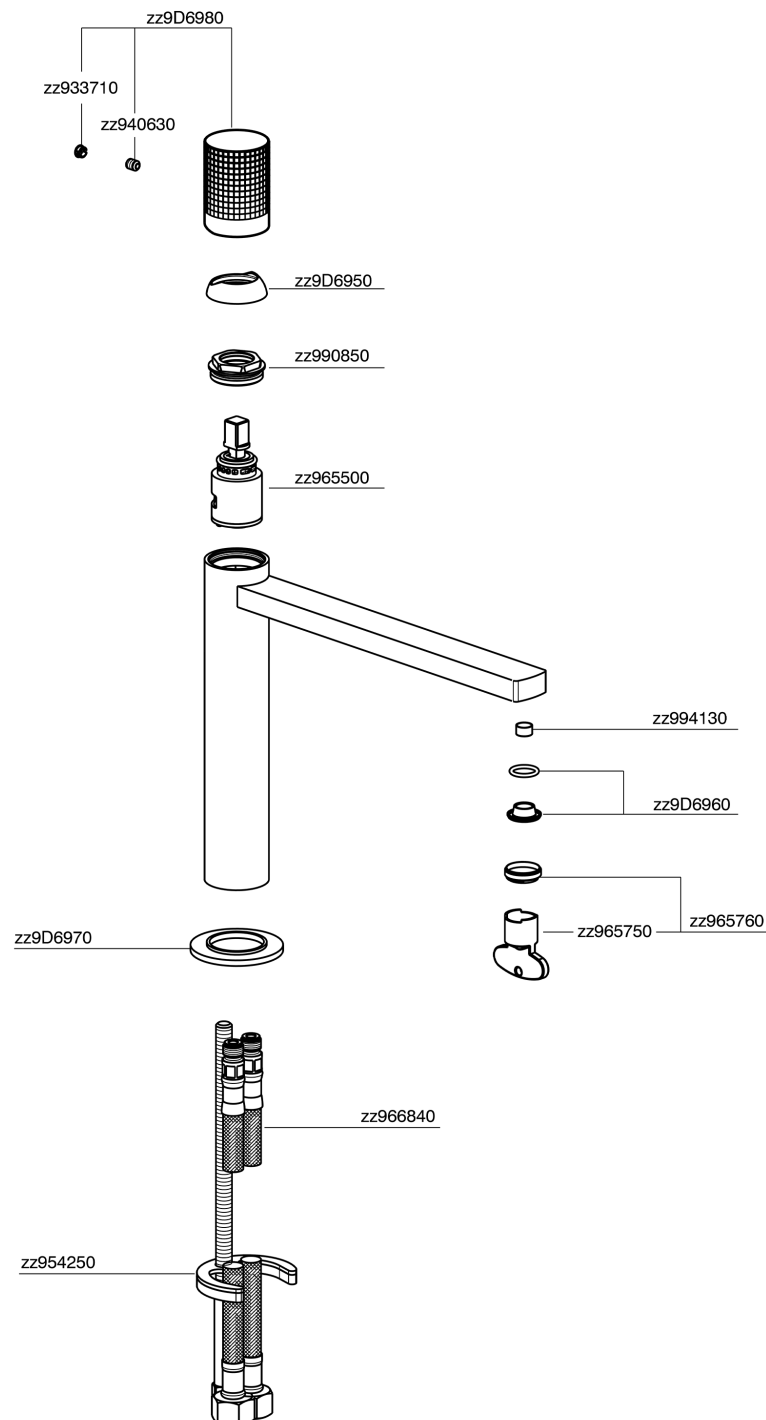

Single lever 'medium' washbasin mixer NUANCE X32_X2001504

MODEL **X2001504**

Single lever 'medium' washbasin mixer, without automatic pop-up waste, G.3/8" stainless steel flexible hose, Inox AISI 316L

AVAILABLE FINISHINGS

-  **D1** D1 Brushed Inox
-  **5H** 5H Dark Brass Brushed
-  **5L** 5L Brushed Black Titanium
-  **5N** 5N Brushed Rose Gold

CHARACTERISTICS

Cartridge Spare Parts **ZZ96550000**

25 mm Cartridge

Single lever 'medium' washbasin mixer NUANCE X32_X2001504

X2001504

<https://en.cisal.it/single-lever-medium-washbasin-mixer-nuance-x32-x2001504>

2026-06-14