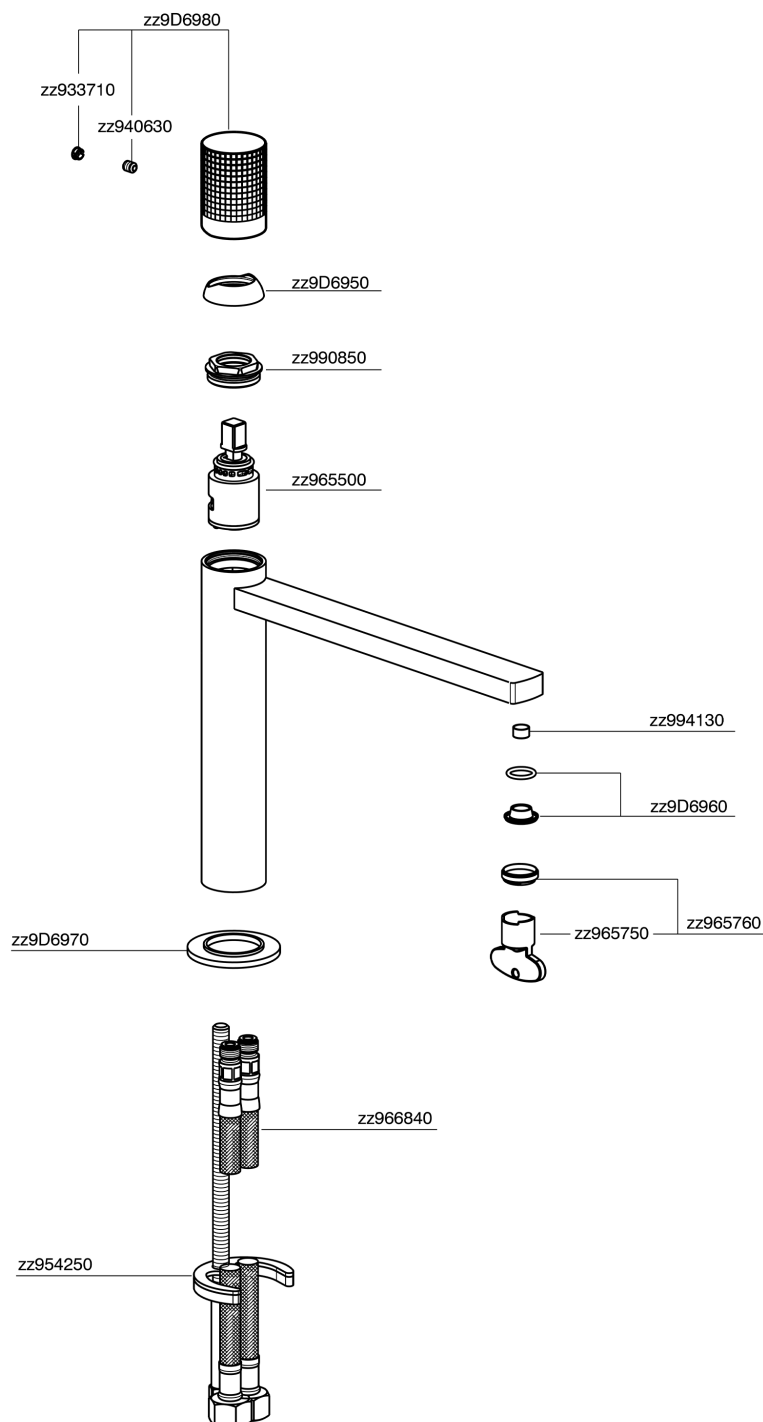

Single lever 'medium' washbasin mixer NUANCE X32_X2001504

MODEL **X2001504**

Single lever 'medium' washbasin mixer, without automatic pop-up waste, G.3/8" stainless steel flexible hose, Inox AISI 316L

AVAILABLE FINISHINGS

-  **D1** D1 Brushed Inox
-  **5H** 5H Dark Brass Brushed
-  **5L** 5L Brushed Black Titanium
-  **5N** 5N Brushed Rose Gold

CHARACTERISTICS

Cartridge Spare Parts **ZZ96550000**

25 mm Cartridge

Single lever 'medium' washbasin mixer NUANCE X32_X2001504

X2001504

<https://en.cisal.it/single-lever-medium-washbasin-mixer-nuance-x32-x2001504>

2026-04-06