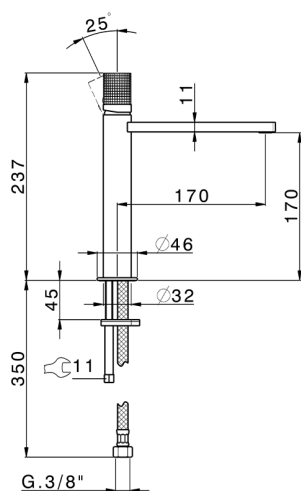

Single lever 'medium' washbasin mixer NUANCE X32_X2001504

MODEL **X2001504**

Single lever 'medium' washbasin mixer, without automatic pop-up waste, G.3/8" stainless steel flexible hose, Inox AISI 316L

AVAILABLE FINISHINGS

-  **D1** D1 Brushed Inox
-  **5H** 5H Dark Brass Brushed
-  **5L** 5L Brushed Black Titanium
-  **5N** 5N Brushed Rose Gold

CHARACTERISTICS

Cartridge Spare Parts **ZZ96550000**

25 mm Cartridge

Single lever 'medium' washbasin mixer NUANCE X32_X2001504

X2001504

<https://en.cisal.it/single-lever-medium-washbasin-mixer-nuance-x32-x2001504>

2026-04-06