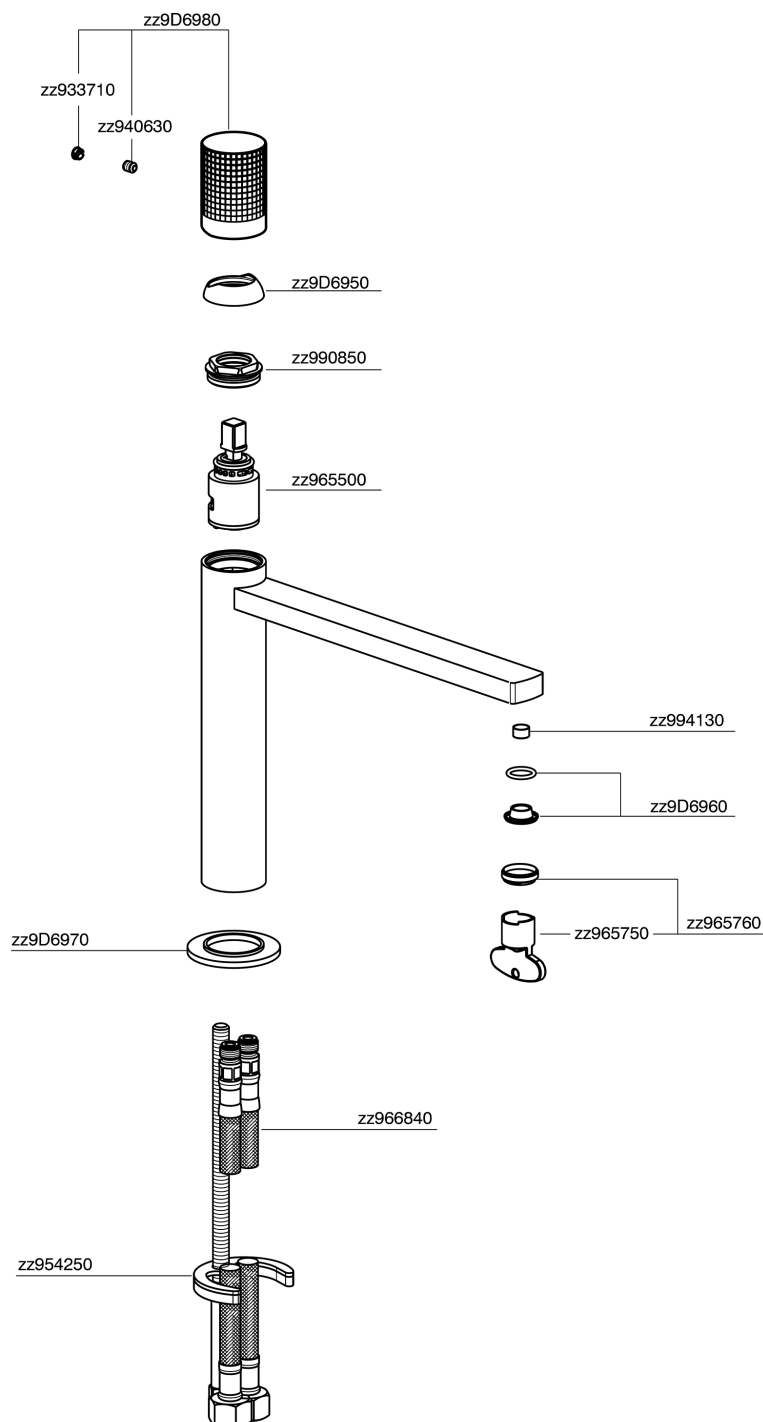

Single lever 'medium' washbasin mixer NUANCE X32_X2001504

X2001504

<https://en.cisal.it/single-lever-medium-washbasin-mixer-nuance-x32-x2001504>

2026-04-06