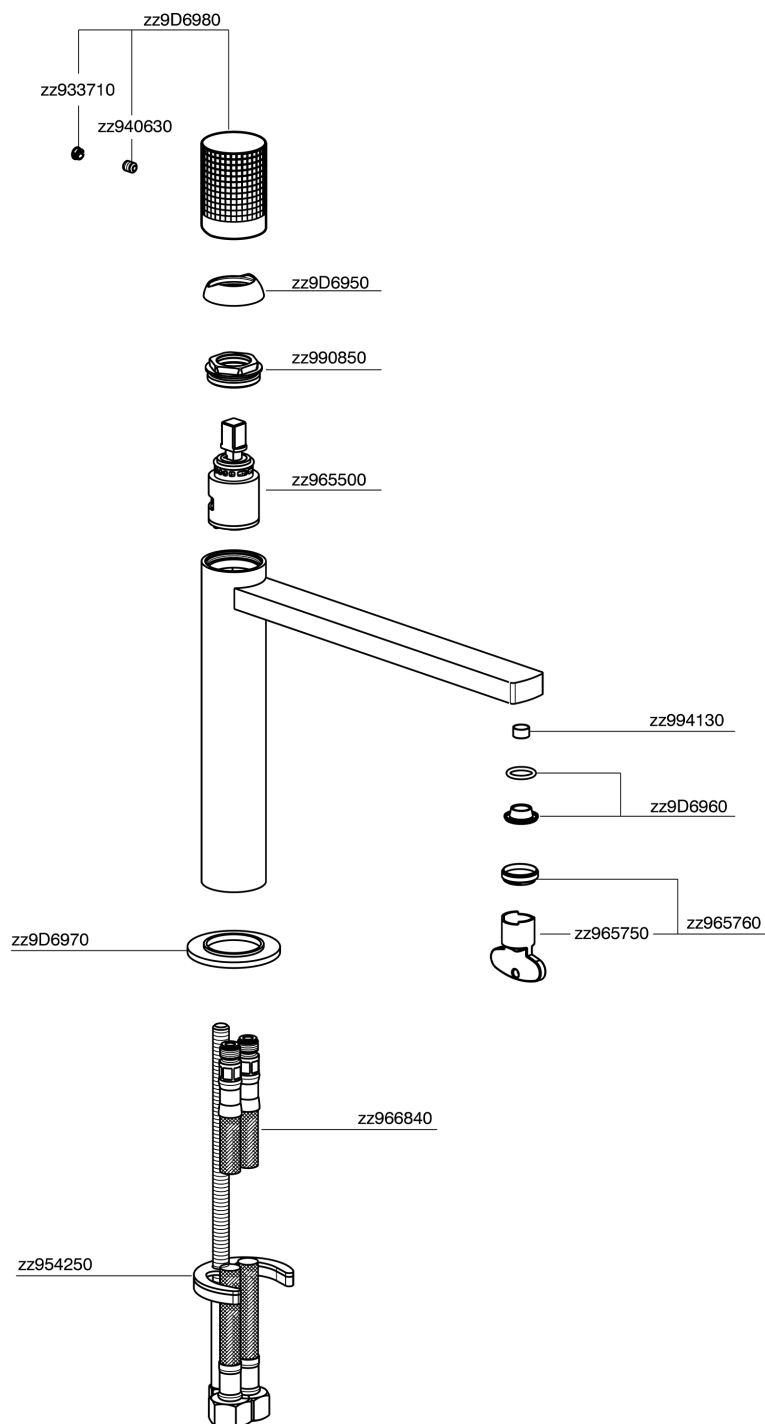

Single lever 'medium' washbasin mixer NUANCE X32_X2001504

X2001504

<https://en.cisal.it/single-lever-medium-washbasin-mixer-nuance-x32-x2001504>

2026-06-14