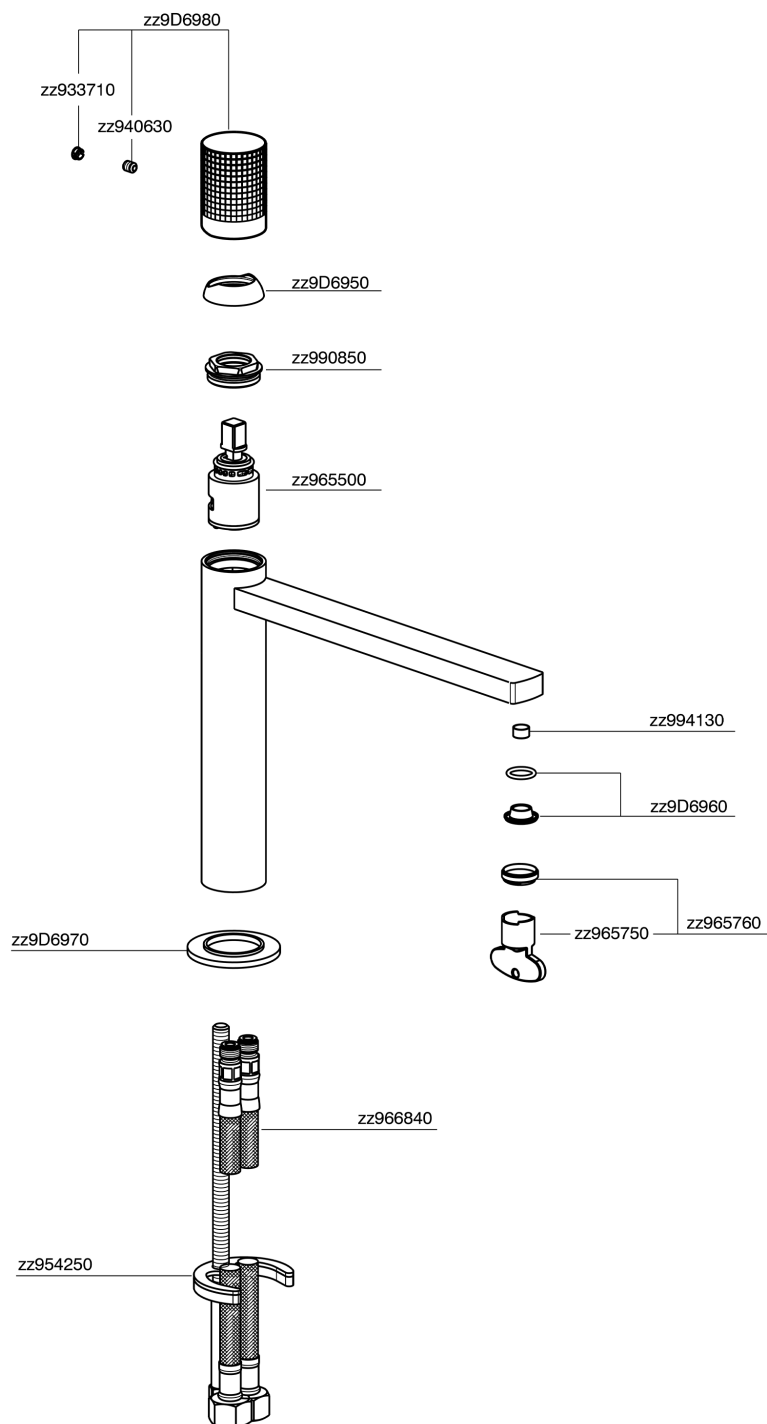

## Single lever 'medium' washbasin mixer NUANCE X32\_X2001504

MODEL **X2001504**

Single lever 'medium' washbasin mixer, without automatic pop-up waste, G.3/8" stainless steel flexible hose, Inox AISI 316L

### CHARACTERISTICS

Cartridge Spare Parts **ZZ96550000**

**25 mm Cartridge**

## Single lever 'medium' washbasin mixer NUANCE X32\_X2001504

X2001504

<https://en.cisal.it/single-lever-medium-washbasin-mixer-nuance-x32-x2001504>

2026-06-06