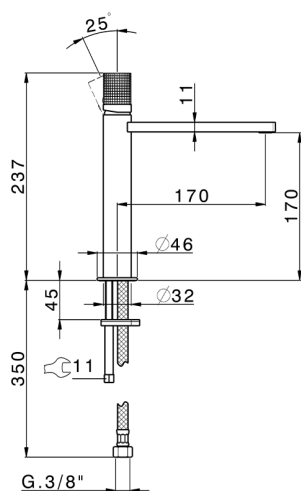

Single lever 'medium' washbasin mixer NUANCE X32_X2001504

MODEL **X2001504**

Single lever 'medium' washbasin mixer, without automatic pop-up waste, G.3/8" stainless steel flexible hose, Inox AISI 316L

AVAILABLE FINISHINGS

-  **D1** D1 Brushed Inox
-  **5H** 5H Dark Brass Brushed
-  **5L** 5L Brushed Black Titanium
-  **5N** 5N Brushed Rose Gold

CHARACTERISTICS

Cartridge Spare Parts **ZZ96550000**

25 mm Cartridge

Single lever 'medium' washbasin mixer NUANCE X32_X2001504

X2001504

<https://en.cisal.it/single-lever-medium-washbasin-mixer-nuance-x32-x2001504>

2026-05-17