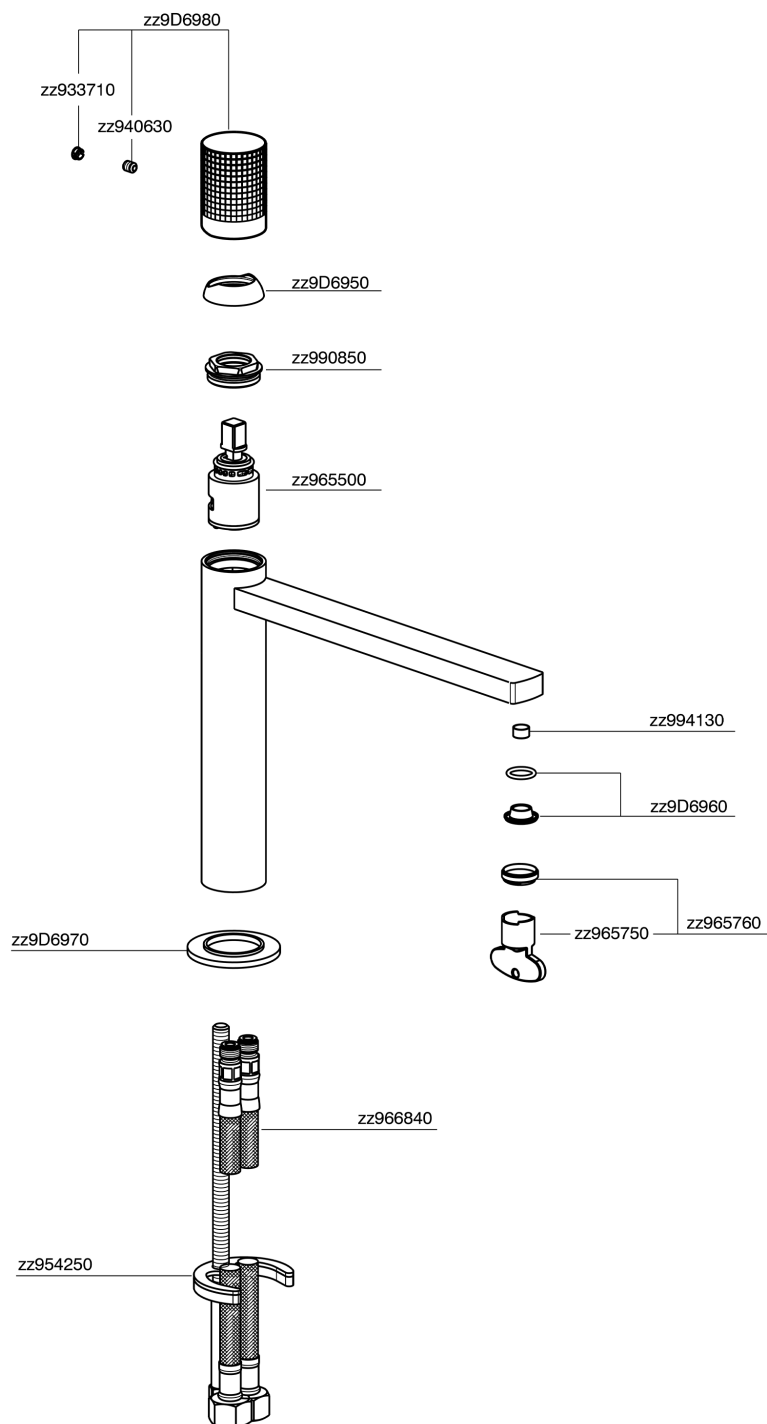

Single lever 'medium' washbasin mixer NUANCE X32_X2001504

X2001504

<https://en.cisal.it/single-lever-medium-washbasin-mixer-nuance-x32-x2001504>

2026-06-06