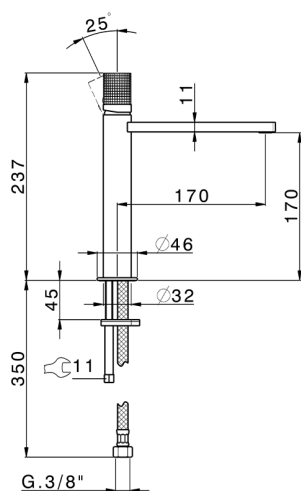

CHARACTERISTICS

Cartridge Spare Parts **ZZ96550000**

25 mm Cartridge