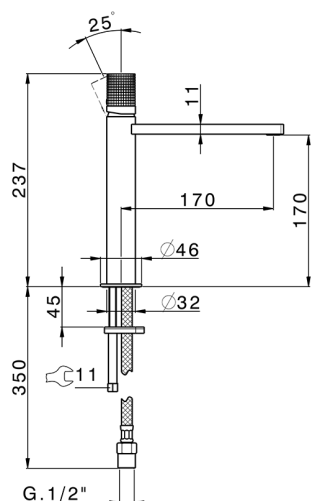

## Single lever 'medium' washbasin mixer NUANCE X32\_X2001504

MODEL **X2001504**

Single lever 'medium' washbasin mixer, without automatic pop-up waste, G.3/8" stainless steel flexible hose, Inox AISI 316L

### CHARACTERISTICS

Cartridge Spare Parts **ZZ96550000**

**25 mm Cartridge**

## Single lever 'medium' washbasin mixer NUANCE X32\_X2001504

X2001504

<https://en.cisal.it/single-lever-medium-washbasin-mixer-nuance-x32-x2001504>

2026-06-06