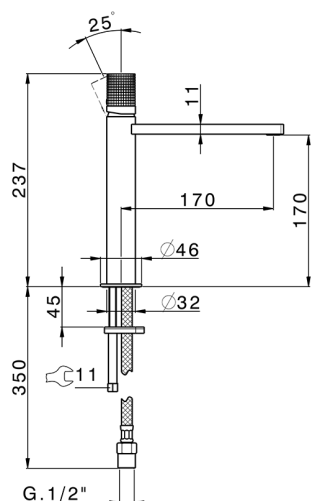

Single lever 'medium' washbasin mixer NUANCE X32_X2001504

MODEL **X2001504**

Single lever 'medium' washbasin mixer, without automatic pop-up waste, G.3/8" stainless steel flexible hose, Inox AISI 316L

AVAILABLE FINISHINGS

-  **D1** D1 Brushed Inox
-  **5H** 5H Dark Brass Brushed
-  **5L** 5L Brushed Black Titanium
-  **5N** 5N Brushed Rose Gold

CHARACTERISTICS

Cartridge Spare Parts **ZZ96550000**

25 mm Cartridge

Single lever 'medium' washbasin mixer NUANCE X32_X2001504

X2001504

<https://en.cisal.it/single-lever-medium-washbasin-mixer-nuance-x32-x2001504>

2026-06-26