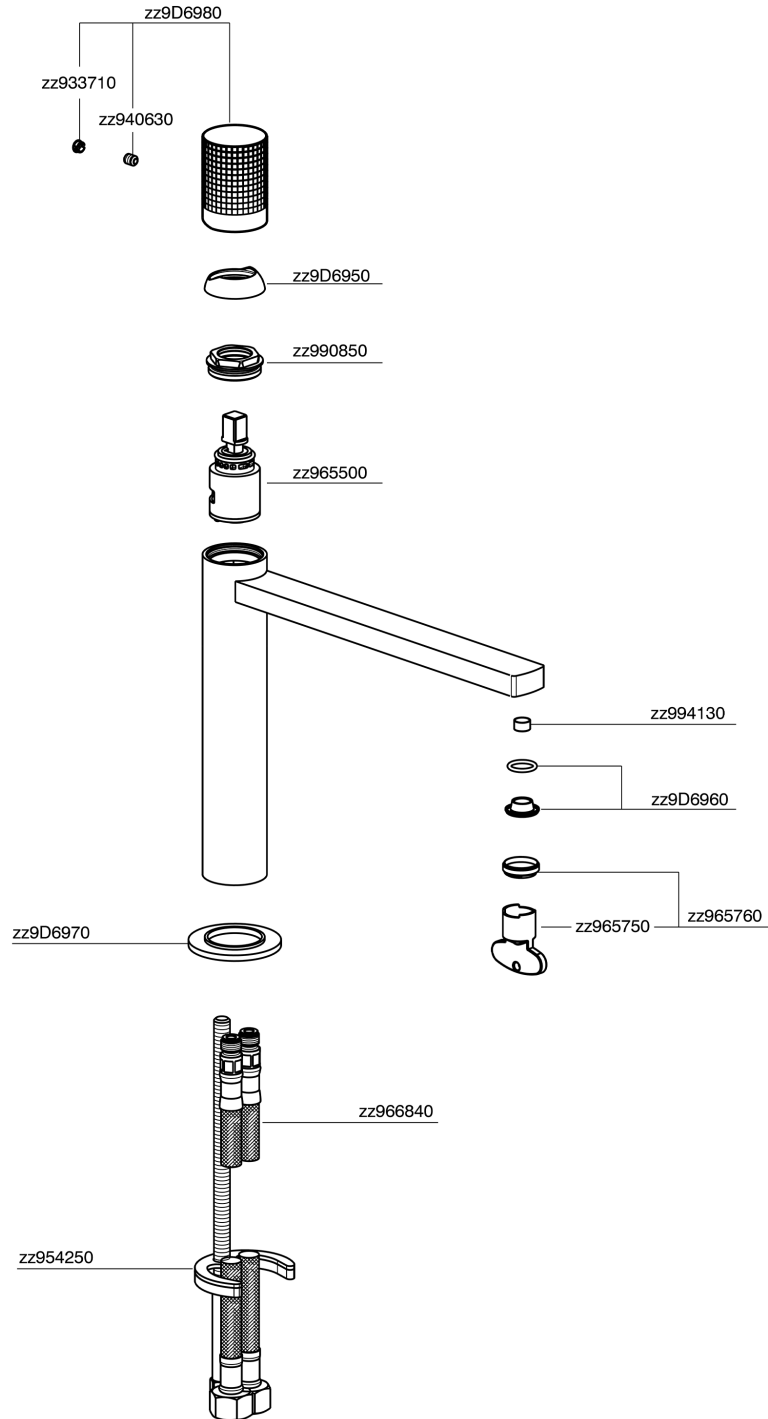

## Single lever 'medium' washbasin mixer NUANCE X32\_X2001504

MODEL **X2001504**

Single lever 'medium' washbasin mixer, without automatic pop-up waste, G.3/8" stainless steel flexible hose, Inox AISI 316L

### CHARACTERISTICS

Cartridge Spare Parts **ZZ96550000**

**25 mm Cartridge**

## Single lever 'medium' washbasin mixer NUANCE X32\_X2001504

X2001504

<https://en.cisal.it/single-lever-medium-washbasin-mixer-nuance-x32-x2001504>

2026-04-26