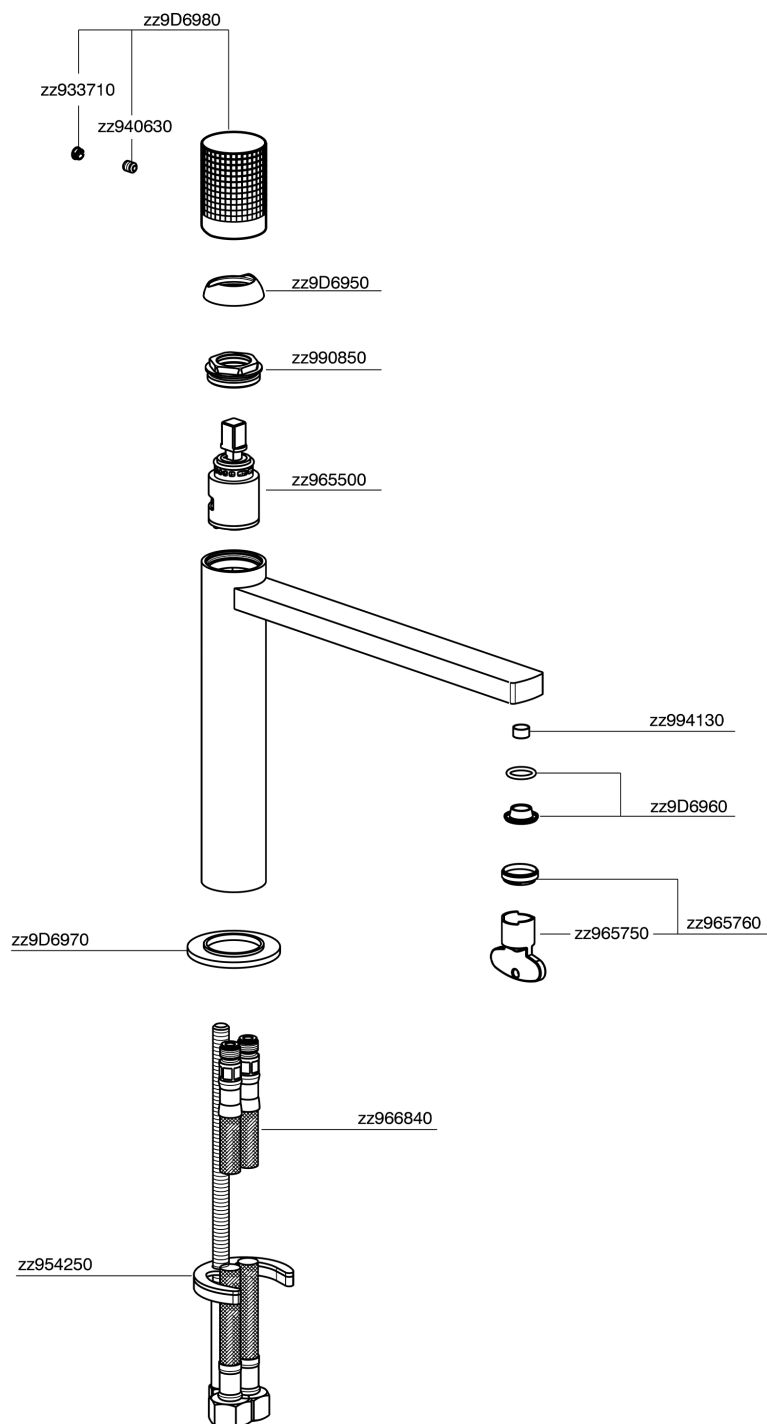

Single lever 'medium' washbasin mixer NUANCE X32_X2001504

X2001504

<https://en.cisal.it/single-lever-medium-washbasin-mixer-nuance-x32-x2001504>

2026-06-26