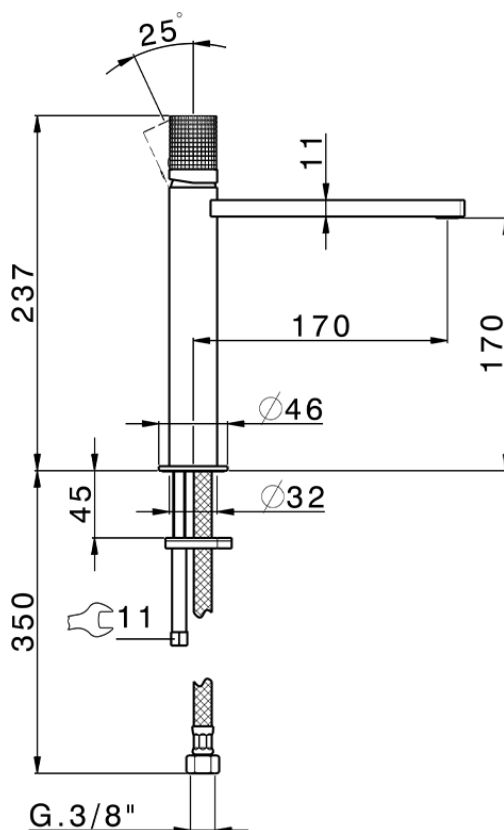

Single lever 'medium' washbasin mixer NUANCE X32_X2001504

X2001504

<https://en.cisal.it/single-lever-medium-washbasin-mixer-nuance-x32-x2001504>

2026-04-26