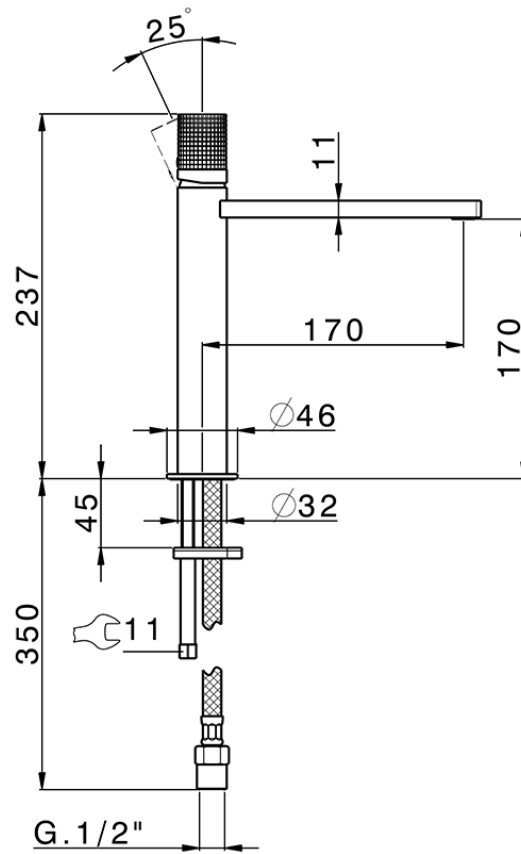

Single lever 'medium' washbasin mixer NUANCE X32_X2001504

X2001504

<https://en.cisal.it/single-lever-medium-washbasin-mixer-nuance-x32-x2001504>

2026-06-26