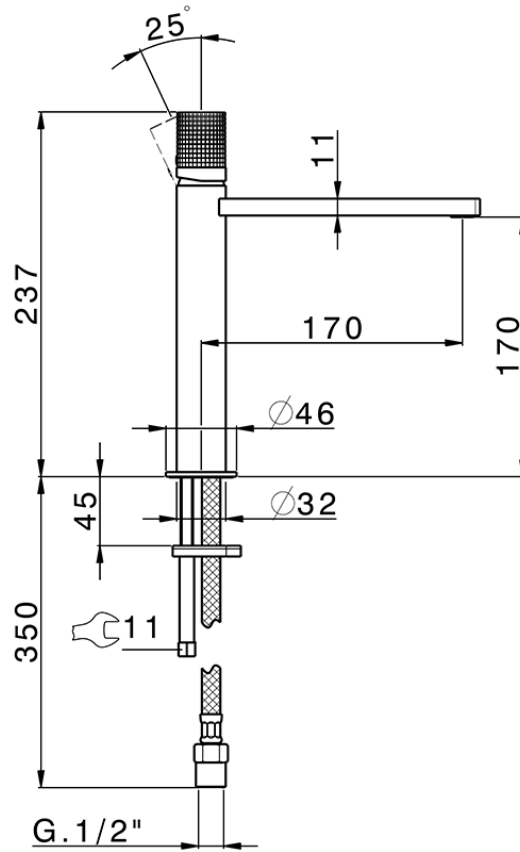

## Single lever 'medium' washbasin mixer NUANCE X32\_X2001504

X2001504

<https://en.cisal.it/single-lever-medium-washbasin-mixer-nuance-x32-x2001504>

2026-06-06