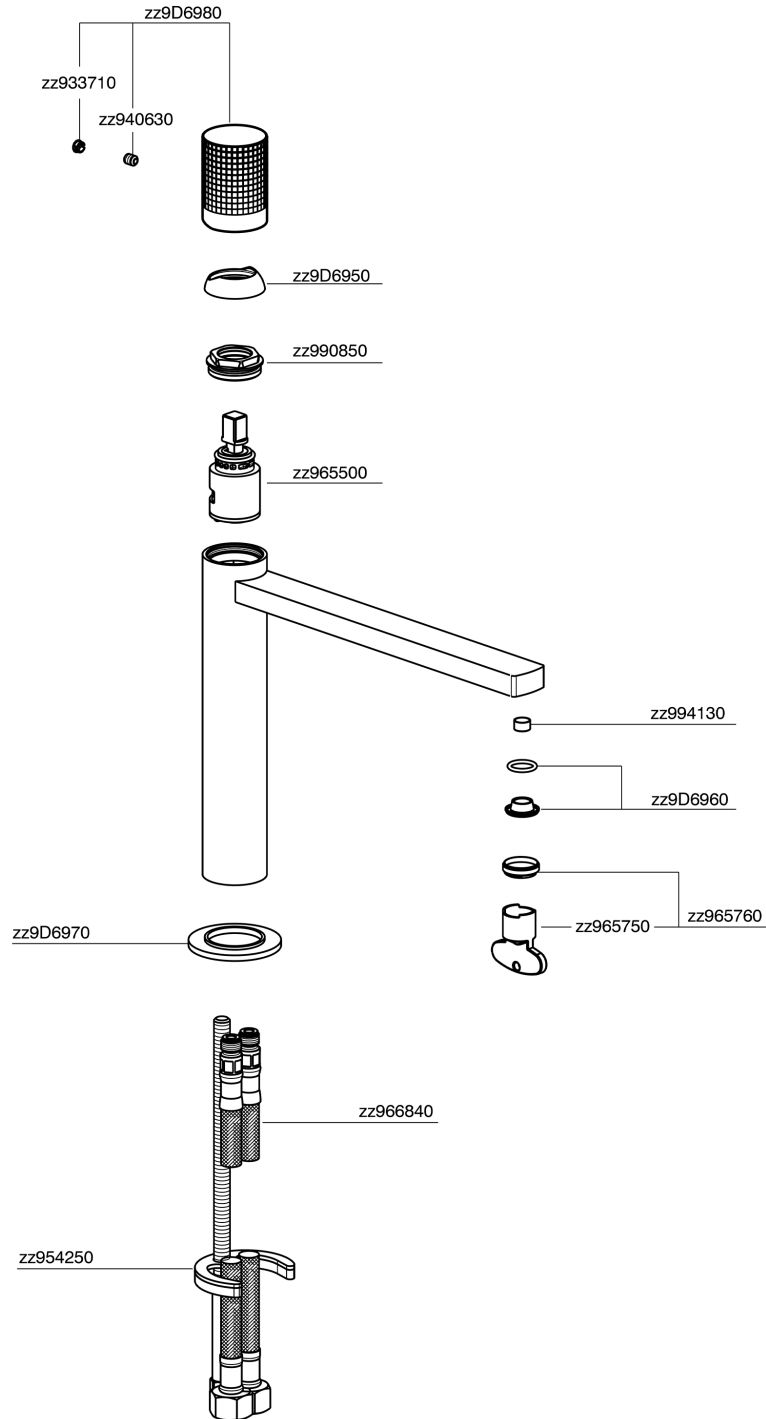

## Single lever 'medium' washbasin mixer NUANCE X32\_X2001504

MODEL **X2001504**

Single lever 'medium' washbasin mixer, without automatic pop-up waste, G.3/8" stainless steel flexible hose, Inox AISI 316L

### CHARACTERISTICS

Cartridge Spare Parts **ZZ96550000**

**25 mm Cartridge**

## Single lever 'medium' washbasin mixer NUANCE X32\_X2001504

X2001504

<https://en.cisal.it/single-lever-medium-washbasin-mixer-nuance-x32-x2001504>

2026-04-28