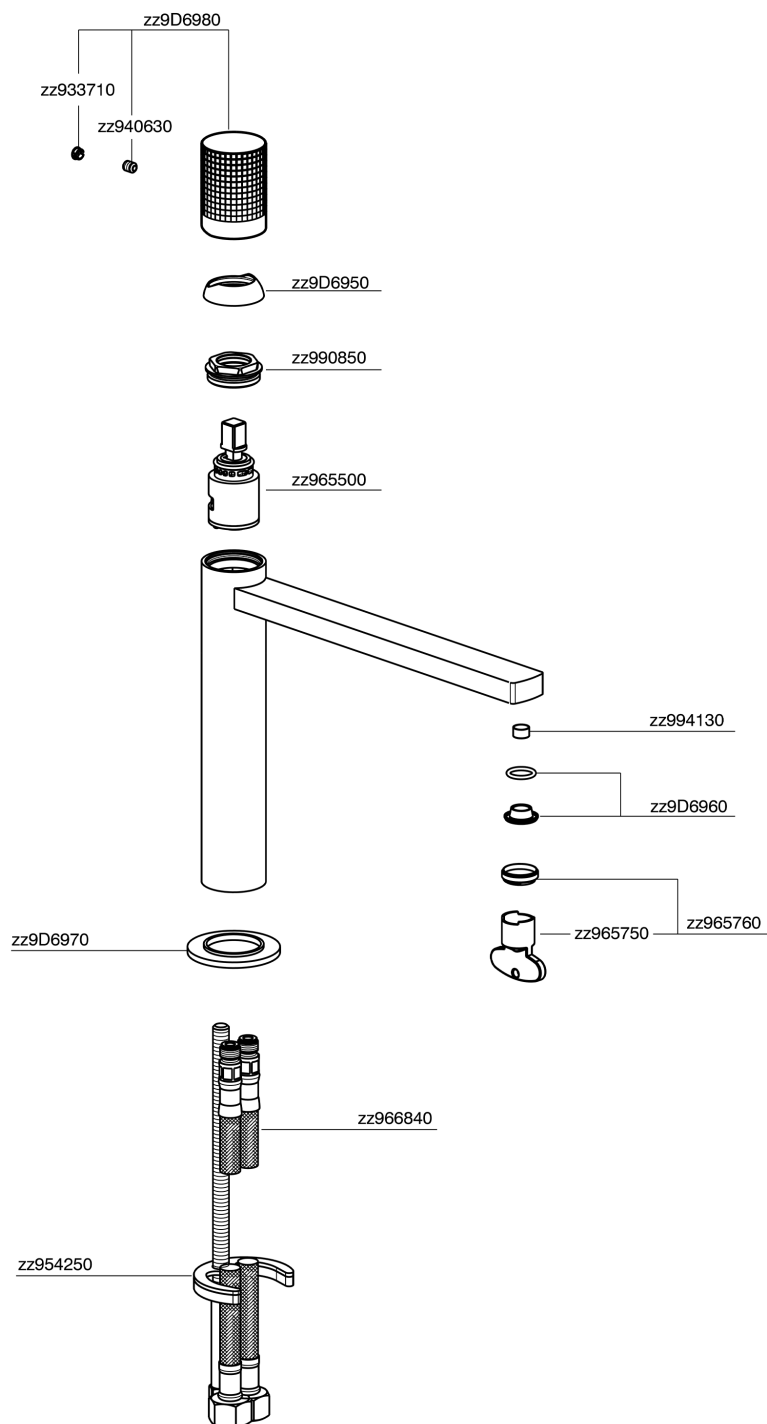

Single lever 'medium' washbasin mixer NUANCE X32_X2001504

MODEL **X2001504**

Single lever 'medium' washbasin mixer, without automatic pop-up waste, G.3/8" stainless steel flexible hose, Inox AISI 316L

AVAILABLE FINISHINGS

-  **D1** D1 Brushed Inox
-  **5H** 5H Dark Brass Brushed
-  **5L** 5L Brushed Black Titanium
-  **5N** 5N Brushed Rose Gold

CHARACTERISTICS

Cartridge Spare Parts **ZZ96550000**

25 mm Cartridge

Single lever 'medium' washbasin mixer NUANCE X32_X2001504

X2001504

<https://en.cisal.it/single-lever-medium-washbasin-mixer-nuance-x32-x2001504>

2026-06-13