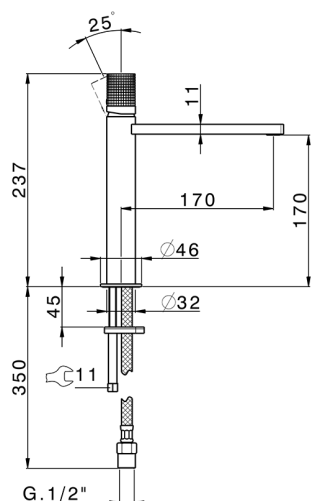

Single lever 'medium' washbasin mixer NUANCE X32_X2001504

MODEL **X2001504**

Single lever 'medium' washbasin mixer, without automatic pop-up waste, G.3/8" stainless steel flexible hose, Inox AISI 316L

AVAILABLE FINISHINGS

-  **D1** D1 Brushed Inox
-  **5H** 5H Dark Brass Brushed
-  **5L** 5L Brushed Black Titanium
-  **5N** 5N Brushed Rose Gold

CHARACTERISTICS

Cartridge Spare Parts **ZZ96550000**

25 mm Cartridge

Single lever 'medium' washbasin mixer NUANCE X32_X2001504

X2001504

<https://en.cisal.it/single-lever-medium-washbasin-mixer-nuance-x32-x2001504>

2026-06-13