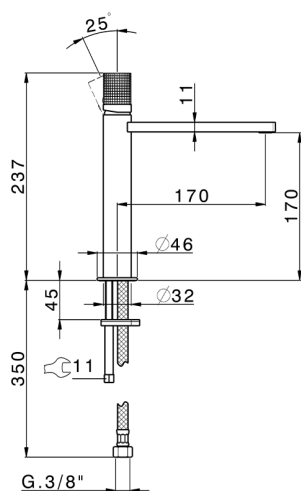

## Single lever 'medium' washbasin mixer NUANCE X32\_X2001504

MODEL **X2001504**

Single lever 'medium' washbasin mixer, without automatic pop-up waste, G.3/8" stainless steel flexible hose, Inox AISI 316L

### CHARACTERISTICS

Cartridge Spare Parts **ZZ96550000**

**25 mm Cartridge**

## Single lever 'medium' washbasin mixer NUANCE X32\_X2001504

X2001504

<https://en.cisal.it/single-lever-medium-washbasin-mixer-nuance-x32-x2001504>

2026-04-28