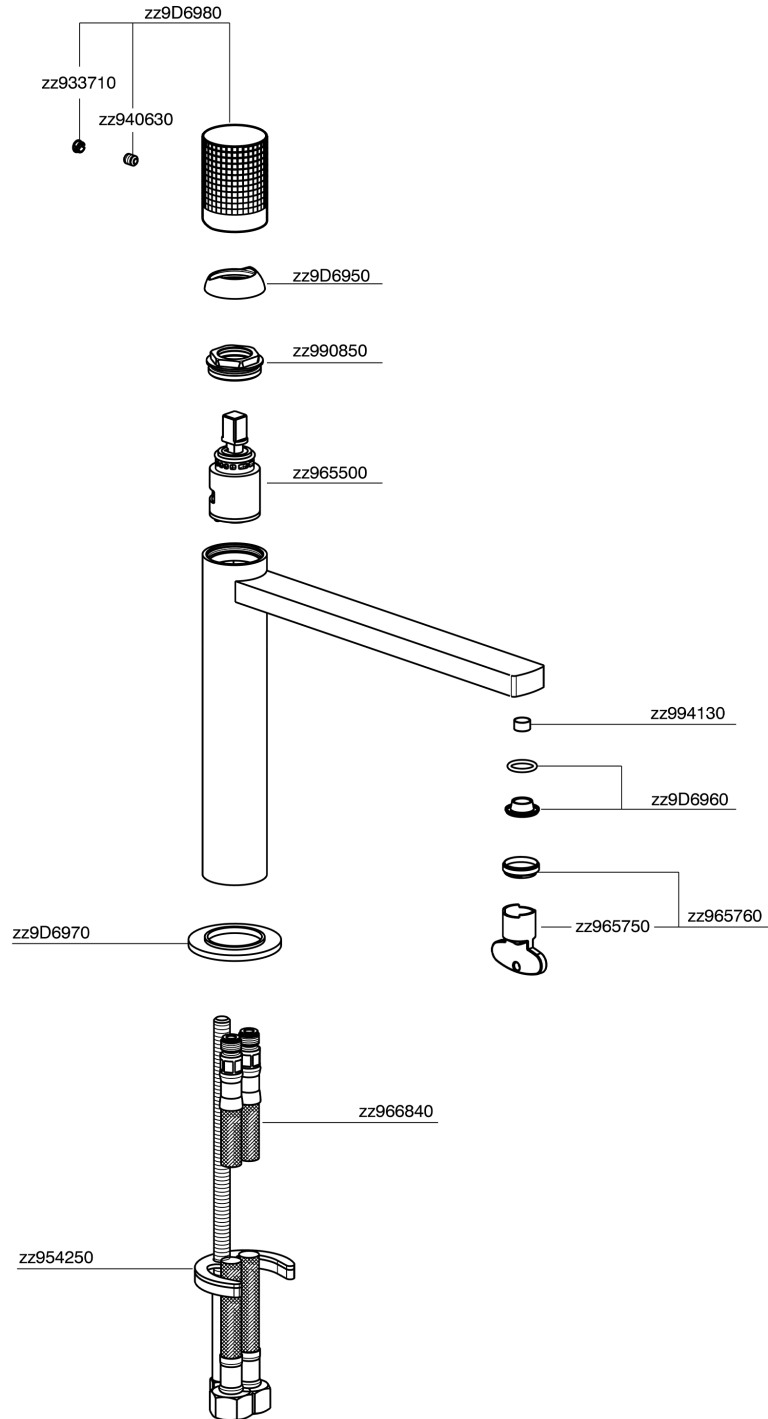

## Single lever 'medium' washbasin mixer NUANCE X32\_X2001504

X2001504

<https://en.cisal.it/single-lever-medium-washbasin-mixer-nuance-x32-x2001504>

2026-04-26