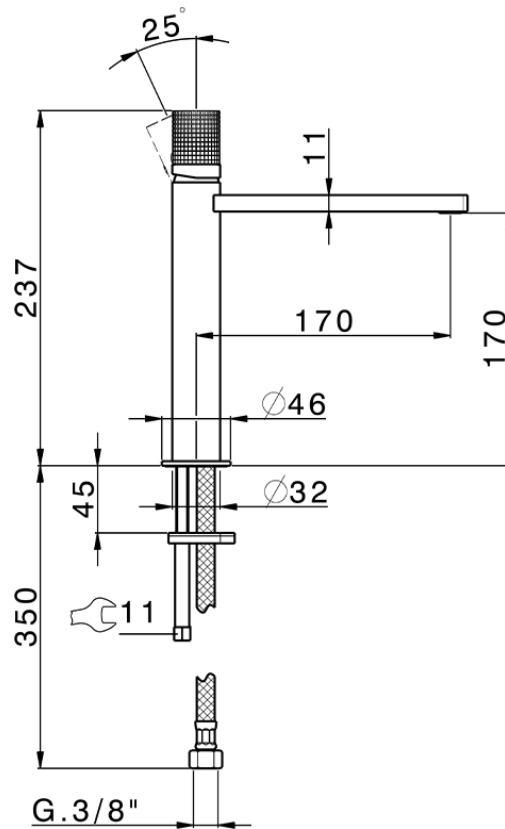

Single lever 'medium' washbasin mixer NUANCE X32_X2001504

X2001504

<https://en.cisal.it/single-lever-medium-washbasin-mixer-nuance-x32-x2001504>

2026-04-06