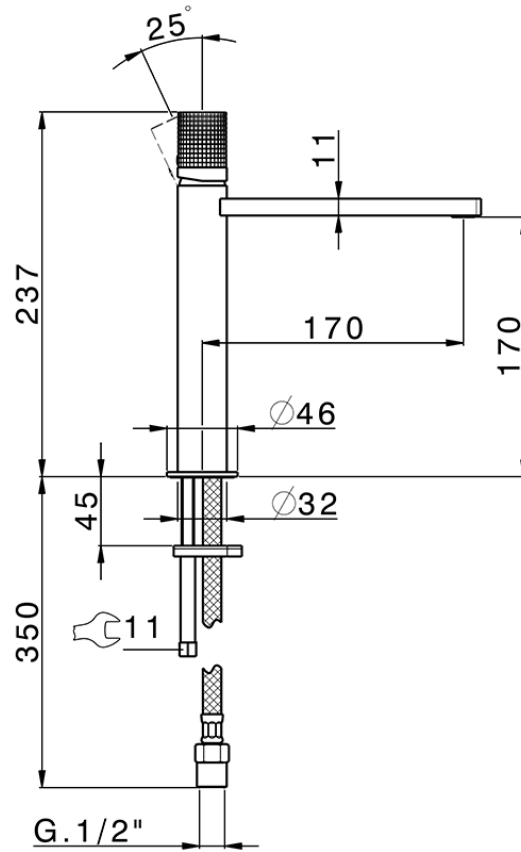

## Single lever 'medium' washbasin mixer NUANCE X32\_X2001504

X2001504

<https://en.cisal.it/single-lever-medium-washbasin-mixer-nuance-x32-x2001504>

2026-06-13