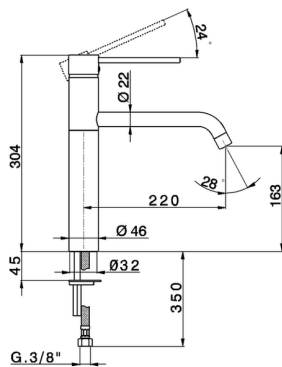

Single lever sink mixer KITCHEN_LL000580

MODEL **LL000580**

Single lever sink mixer, swivel spout, G.3/8" stainless steel flexible hoses

AVAILABLE FINISHINGS

CHARACTERISTICS

Cartridge Spare Parts **ZZ93196000**

38 mm Cartridge

Single lever sink mixer KITCHEN_LL000580

cisal

LL 00058

NR.	DESCRIZIONE DESCRIPTION BESCHREIBUNG DESCRIPTION	N.CODICE CODE NO. WERSKNR. NR.CODE	NR.	DESCRIZIONE DESCRIPTION BESCHREIBUNG DESCRIPTION	N.CODICE CODE NO. WERSKNR. NR.CODE	NR.	DESCRIZIONE DESCRIPTION BESCHREIBUNG DESCRIPTION	N.CODICE CODE NO. WERSKNR. NR.CODE
	Leva monocomando "LL"			Aeratore M16x1				
1	Lever "LL" Hebel "LL" Levier "LL"	ZZ94404 0	5	Mousseur M16x1 Perlator M16x1 Mousseur M16x1	ZZ94409 0			
	Grano punta piana inox M.6x6			Cart.aerat.M16x1				
1-1	Screw-stainless steel M.6x6 Madenschraube M.6x6 Vis speciale inox M.6x6	ZZ92645 0	5-1	Mousseur cartridge M16x1 Kart.f/Perlator M16x1 Cartouche x mousseur M16x1	ZZ94410 0			
	Piacchetta per leva neutra			ZZ933750				
1-2	Cap for lever Abdeckkappe f/Hebel Plaquette levier	ZZ93347 0	6	Installation set single lever Befestigungsset Set installation	ZZ92886 0			
	Copricartuccia monocomando			Guarnizione fibra 3/8"				
2	Escutcheon cartridge Abdeckkappe Couvre-cartouche	ZZ94405 0	6-1	Gasket rubber 3/8" Fiberdichtung 3/8" Joint en fibre 3/8"	ZZ92696 0			
	Calotta bloccaggio cartuccia			Flessibile M.11x1 3/8" F L.600				
3	Nut for mixing valve Mutter f/Kartusche Ecorou pour cartouche	ZZ93353 0	7	Flex M.11x1 3/8" L.600 Anschluss Schlauch M.11x1 3/8" L.600 Flex M.11x1 3/8" L.600	ZZ92934 0			
	Cartuccia monocomando							
4	Mixing valve Kartusche Cartouche mitigeurs	ZZ93196 0						

LL000580

<https://en.cisal.it/single-lever-sink-mixer-kitchen-ll000580>

2026-06-14