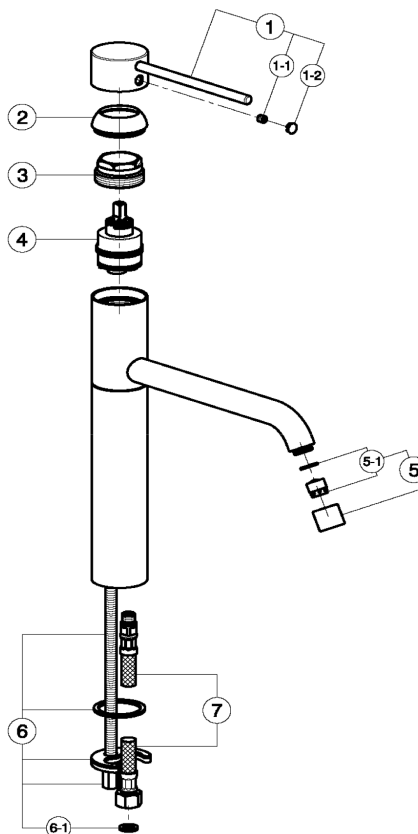

Single lever sink mixer KITCHEN_LL000580

MODEL **LL000580**

Single lever sink mixer, swivel spout, G.3/8" stainless steel flexible hoses

AVAILABLE FINISHINGS

CHARACTERISTICS

Cartridge Spare Parts **ZZ93196000**

38 mm Cartridge

Single lever sink mixer KITCHEN_LL000580

cisal

LL 00058

NR.	DESCRIZIONE DESCRIPTION BESCHREIBUNG DESCRIPTION	N.CODICE CODE NO. WERSKNR. NR.CODE	NR.	DESCRIZIONE DESCRIPTION BESCHREIBUNG DESCRIPTION	N.CODICE CODE NO. WERSKNR. NR.CODE	NR.	DESCRIZIONE DESCRIPTION BESCHREIBUNG DESCRIPTION	N.CODICE CODE NO. WERSKNR. NR.CODE
	Leva monocomando "LL"			Aeratore M16x1				
1	Lever "LL" Hebel "LL" Levier "LL"	ZZ94404 0	5	Mousseur M16x1 Perlator M16x1 Mousseur M16x1	ZZ94409 0			
	Grano punta piana inox M.6x6			Cart.aerat.M16x1				
1-1	Screw-stainless steel M.6x6 Madenschraube M.6x6 Vis speciale inox M.6x6	ZZ92645 0	5-1	Mousseur cartridge M16x1 Kart.f/Perlator M16x1 Cartouche x mousseur M16x1	ZZ94410 0			
	Piacchetta per leva neutra			ZZ933750				
1-2	Cap for lever Abdeckkappe f/Hebel Plaquette levier	ZZ93347 0	6	Installation set single lever Befestigungsset Set installation	ZZ92886 0			
	Copricartuccia monocomando			Guarnizione fibra 3/8"				
2	Escutcheon cartridge Abdeckkappe Couvre-cartouche	ZZ94405 0	6-1	Gasket rubber 3/8" Fiberdichtung 3/8" Joint en fibre 3/8"	ZZ92696 0			
	Calotta bloccaggio cartuccia			Flessibile M.11x1 3/8" F L.600				
3	Nut for mixing valve Mutter f/Kartusche Ecorou pour cartouche	ZZ93353 0	7	Flex M.11x1 3/8" L.600 Anschluss Schlauch M.11x1 3/8" L.600 Flex M.11x1 3/8" L.600	ZZ92934 0			
	Cartuccia monocomando							
4	Mixing valve Kartusche Cartouche mitigeurs	ZZ93196 0						

LL000580

<https://en.cisal.it/single-lever-sink-mixer-kitchen-ll000580>

2026-06-14