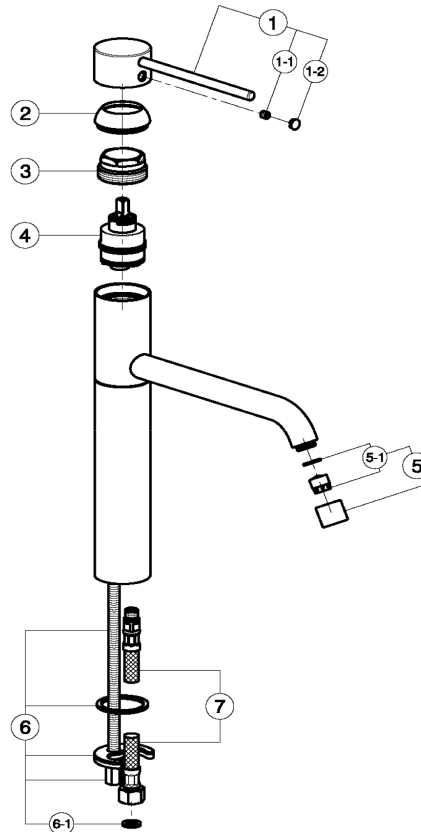

Single lever sink mixer KITCHEN_LL000580

MODEL **LL000580**

Single lever sink mixer, swivel spout, G.3/8" stainless steel flexible hoses

AVAILABLE FINISHINGS

21 21 Chrome

CHARACTERISTICS

Cartridge Spare Parts **ZZ93196000**

38 mm Cartridge

Single lever sink mixer KITCHEN_LL000580

cisal

LL 00058

NR.	DESCRIZIONE DESCRIPTION BESCHREIBUNG DESCRIPTION	N.CODICE CODE NO. WERSKNR. NR.CODE	NR.	DESCRIZIONE DESCRIPTION BESCHREIBUNG DESCRIPTION	N.CODICE CODE NO. WERSKNR. NR.CODE	NR.	DESCRIZIONE DESCRIPTION BESCHREIBUNG DESCRIPTION	N.CODICE CODE NO. WERSKNR. NR.CODE
	Leva monocomando "LL"			Aeratore M16x1				
1	Lever "LL" Hebel "LL" Levier "LL"	ZZ94404 0	5	Mousseur M16x1 Perlator M16x1 Mousseur M16x1	ZZ94409 0			
	Grano punta piana inox M.6x6			Cart.aerat.M16x1				
1-1	Screw-stainless steel M.6x6 Madenschraube M.6x6 Vis speciale inox M.6x6	ZZ92645 0	5-1	Mousseur cartridge M16x1 Kart.f/Perlator M16x1 Cartouche x mousseur M16x1	ZZ94410 0			
	Piacchetta per leva neutra			ZZ933750				
1-2	Cap for lever Abdeckkappe f/Hebel Plaquette levier	ZZ93347 0	6	Installation set single lever Befestigungsset Set installation	ZZ92886 0			
	Copricartuccia monocomando			Guarnizione fibra 3/8"				
2	Escutcheon cartridge Abdeckkappe Couvre-cartouche	ZZ94405 0	6-1	Gasket rubber 3/8" Fiberdichtung 3/8" Joint en fibre 3/8"	ZZ92696 0			
	Calotta bloccaggio cartuccia			Flessibile M.11x1 3/8" F L.600				
3	Nut for mixing valve Mutter f/Kartusche Ecorou pour cartouche	ZZ93353 0	7	Flex M.11x1 3/8" L.600 Anschluss Schlauch M.11x1 3/8" L.600 Flex M.11x1 3/8" L.600	ZZ92934 0			
	Cartuccia monocomando							
4	Mixing valve Kartusche Cartouche mitigeurs	ZZ93196 0						

LL000580

<https://en.cisal.it/single-lever-sink-mixer-kitchen-ll000580>

2026-06-10