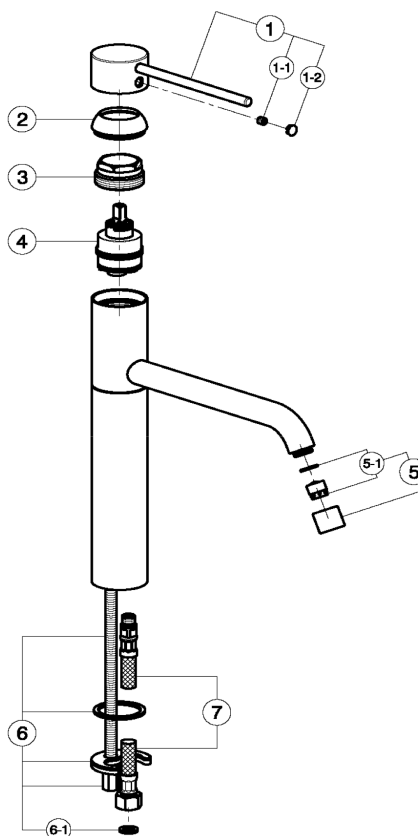

Single lever sink mixer KITCHEN_LL000580

MODEL **LL000580**

Single lever sink mixer, swivel spout, G.3/8" stainless steel flexible hoses

AVAILABLE FINISHINGS

21 21 Chrome

CHARACTERISTICS

Cartridge Spare Parts **ZZ93196000**

38 mm Cartridge

Single lever sink mixer KITCHEN_LL000580

cisal

LL 00058

NR.	DESCRIZIONE DESCRIPTION BESCHREIBUNG DESCRIPTION	N.CODICE CODE NO. WERSKNR. NR.CODE	NR.	DESCRIZIONE DESCRIPTION BESCHREIBUNG DESCRIPTION	N.CODICE CODE NO. WERSKNR. NR.CODE	NR.	DESCRIZIONE DESCRIPTION BESCHREIBUNG DESCRIPTION	N.CODICE CODE NO. WERSKNR. NR.CODE
	Leva monocomando "LL"			Aeratore M16x1				
1	Lever "LL" Hebel "LL" Levier "LL"	ZZ94404 0	5	Mousseur M16x1 Perlator M16x1 Mousseur M16x1	ZZ94409 0			
	Grano punta piana inox M.6x6			Cart.aerat.M16x1				
1-1	Screw-stainless steel M.6x6 Madenschraube M.6x6 Vis speciale inox M.6x6	ZZ92645 0	5-1	Mousseur cartridge M16x1 Kart.f/Perlator M16x1 Cartouche x mousseur M16x1	ZZ94410 0			
	Piacchetta per leva neutra			ZZ933750				
1-2	Cap for lever Abdeckkappe f/Hebel Plaquette levier	ZZ93347 0	6	Installation set single lever Befestigungsset Set installation	ZZ92886 0			
	Copricartuccia monocomando			Guarnizione fibra 3/8"				
2	Escutcheon cartridge Abdeckkappe Couvre-cartouche	ZZ94405 0	6-1	Gasket rubber 3/8" Fiberdichtung 3/8" Joint en fibre 3/8"	ZZ92696 0			
	Calotta bloccaggio cartuccia			Flessibile M.11x1 3/8" F L.600				
3	Nut for mixing valve Mutter f/Kartusche Ecorou pour cartouche	ZZ93353 0	7	Flex M.11x1 3/8" L.600 Anschluss Schlauch M.11x1 3/8" L.600 Flex M.11x1 3/8" L.600	ZZ92934 0			
	Cartuccia monocomando							
4	Mixing valve Kartusche Cartouche mitigeurs	ZZ93196 0						

LL000580

<https://en.cisal.it/single-lever-sink-mixer-kitchen-ll000580>

2026-04-10