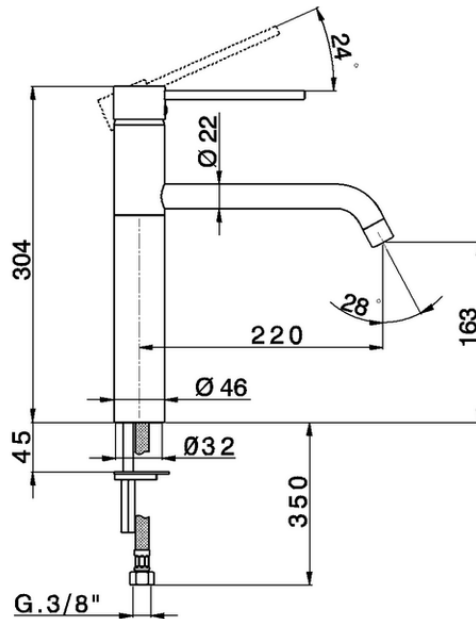

## Single lever sink mixer KITCHEN\_LL000580

LL000580

<https://en.cisal.it/single-lever-sink-mixer-kitchen-ll000580>

2026-04-29