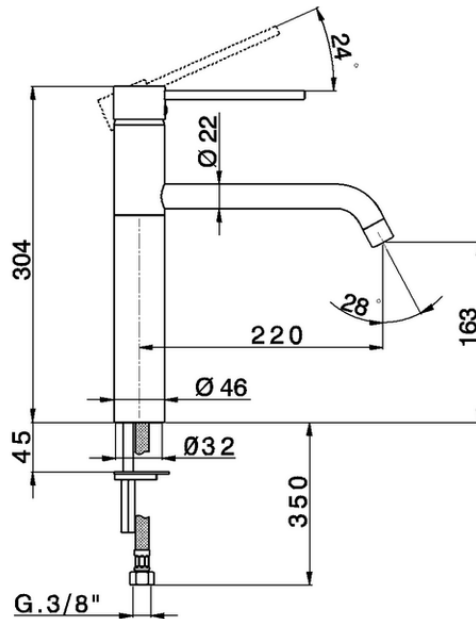

Single lever sink mixer KITCHEN_LL000580

LL000580

<https://en.cisal.it/single-lever-sink-mixer-kitchen-ll000580>

2026-07-03