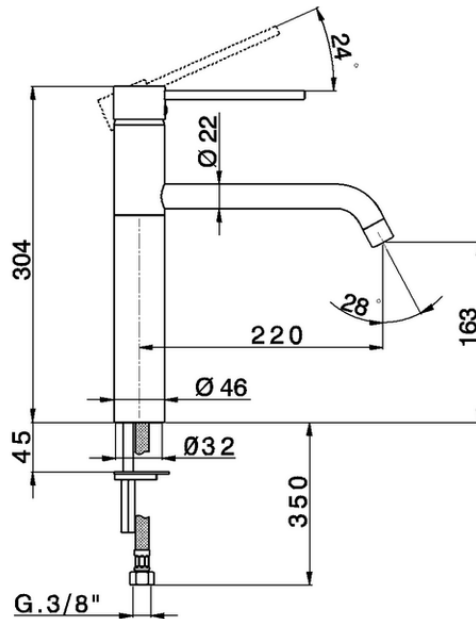

Single lever sink mixer KITCHEN_LL000580

LL000580

<https://en.cisal.it/single-lever-sink-mixer-kitchen-ll000580>

2026-06-13