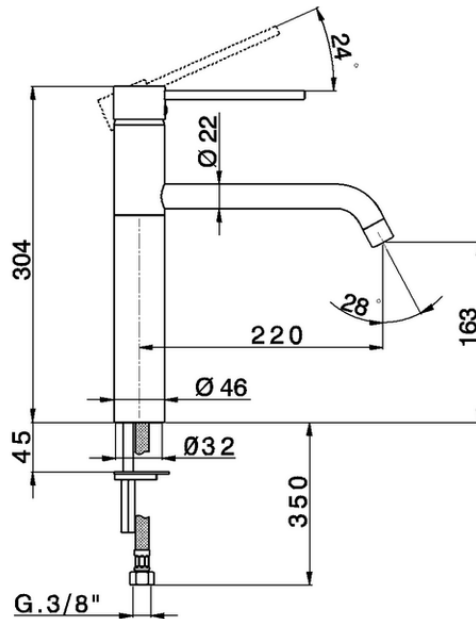

## Single lever sink mixer KITCHEN\_LL000580

LL000580

<https://en.cisal.it/single-lever-sink-mixer-kitchen-ll000580>

2026-04-08