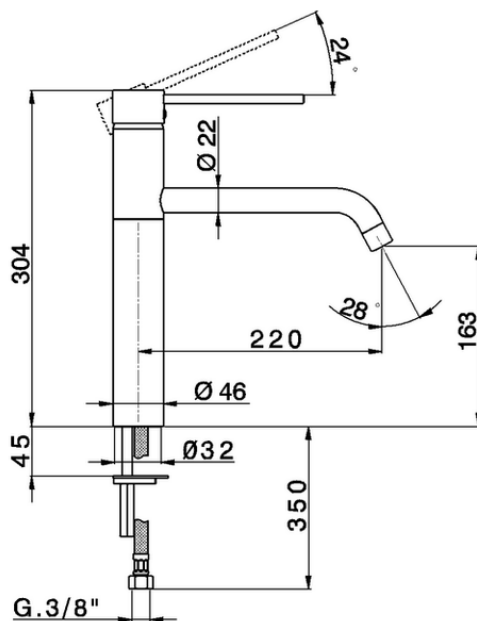

Single lever sink mixer KITCHEN_LL000580

LL000580

<https://en.cisal.it/single-lever-sink-mixer-kitchen-ll000580>

2026-05-20