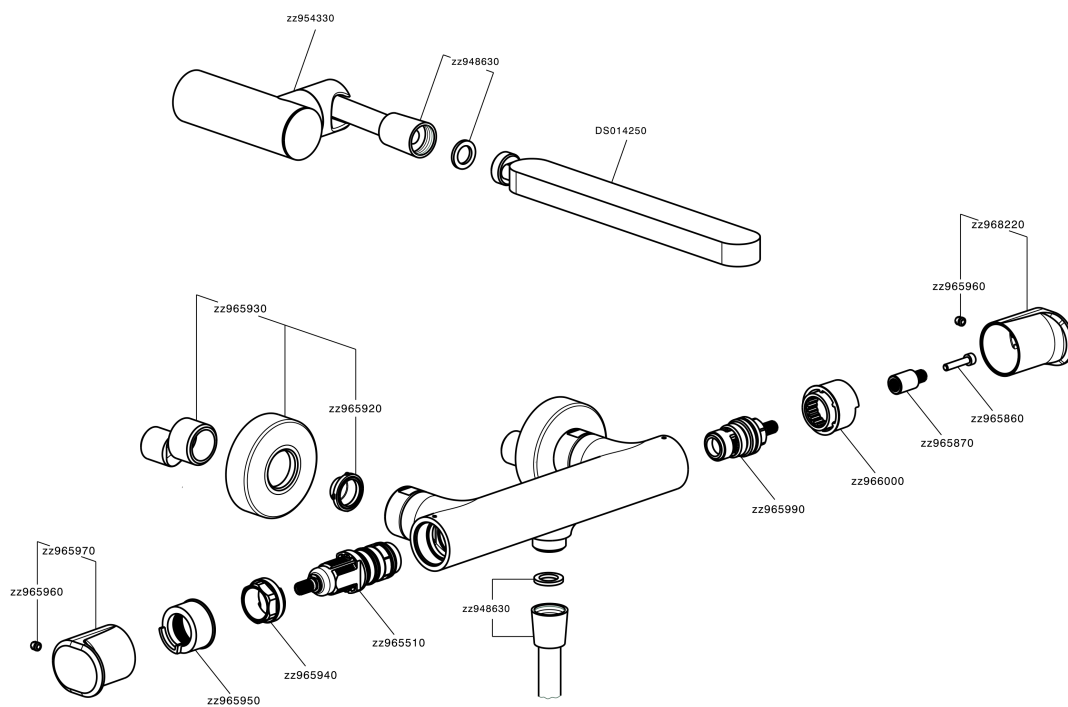

Thermostatic shower mixer, with shower set LINEAVIVA_LVD01010

MODEL **LVD01010**

Thermostatic shower mixer, with shower set, wall mounted adjustable handshower bracket, minimalistic one spray handshower ABS, 150 cm smooth SUPREME Flexible Hose

EcoStop

EcoStop feature limits water flow to approximately 50% of maximum output with one point of resistance on setting. Push slightly past the middle stop only when full water output is required. This will save water up to 50%.

SafeTouch

The Cisal SafeTouch system maintains the mixer body cool to the touch during operation.

Thermostatic

The Cisal thermostatic is your personal water manager, helping you to handle, control and save water and energy.

Thermostatic shower mixer, with shower set LINEAVIVA_LVD01010

LVD01010

<https://en.cisal.it/thermostatic-shower-mixer-with-shower-set-lineaviva-lvd01010>

2026-06-13