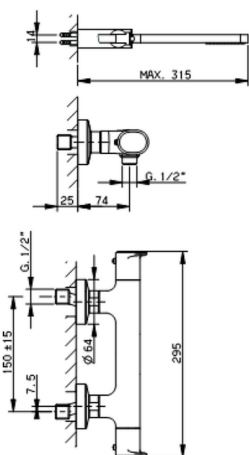

Thermostatic shower mixer, with shower set LINEAVIVA_LVD01010

MODEL **LVD01010**

Thermostatic shower mixer, with shower set, wall mounted adjustable handshower bracket, minimalistic one spray handshower ABS, 150 cm smooth SUPREME Flexible Hose

AVAILABLE FINISHINGS

-  **21** 21 Chrome
-  **2B** 2B Polished Nickel
-  **2F** 2F Brushed Nickel
-  **40** 40 Matt Black
-  **4Q** 4Q Matt White

CHARACTERISTICS

Cartridge Spare Parts **ZZ96551000**

TMX 25 Thermostatic Valve

EcoStop

EcoStop feature limits water flow to approximately 50% of maximum output with one point of resistance on setting. Push slightly past the middle stop only when full water output is required. This will save water up to 50%.