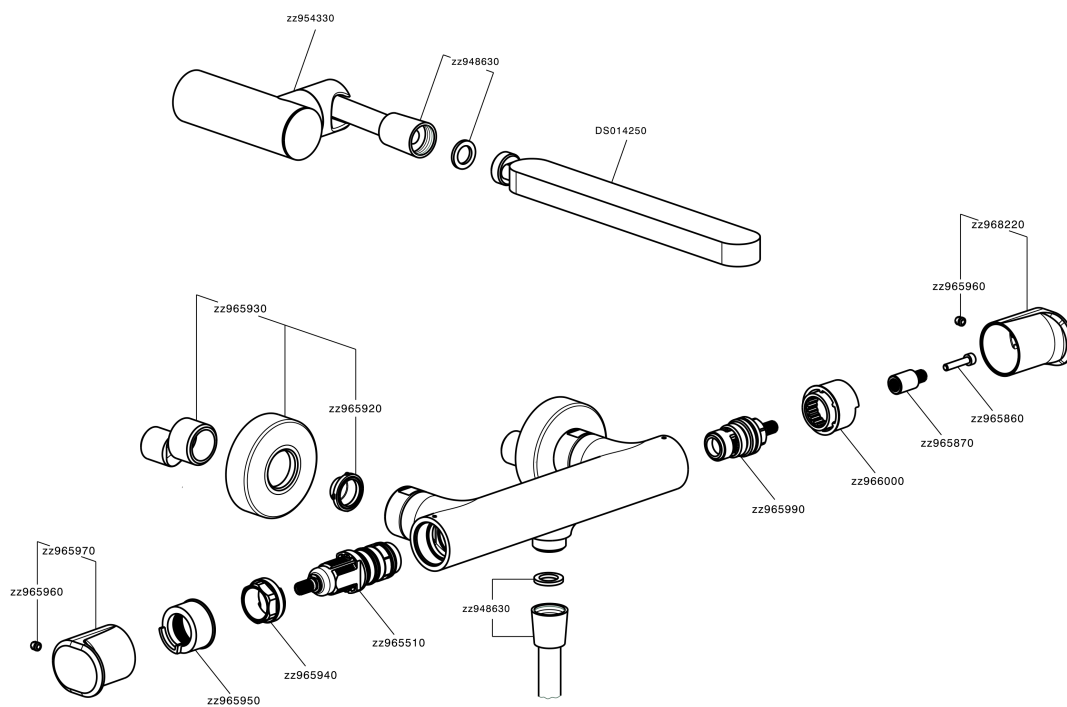

Thermostatic shower mixer, with shower set LINEAVIVA_LVD01010

MODEL **LVD01010**

Thermostatic shower mixer, with shower set, wall mounted adjustable handshower bracket, minimalistic one spray handshower ABS, 150 cm smooth SUPREME Flexible Hose

EcoStop

EcoStop feature limits water flow to approximately 50% of maximum output with one point of resistance on setting. Push slightly past the middle stop only when full water output is required. This will save water up to 50%.

SafeTouch

The Cisal SafeTouch system maintains the mixer body cool to the touch during operation.

Thermostatic

The Cisal thermostatic is your personal water manager, helping you to handle, control and save water and energy.

Thermostatic shower mixer, with shower set LINEAVIVA_LVD01010

LVD01010

<https://en.cisal.it/thermostatic-shower-mixer-with-shower-set-lineaviva-lvd01010>

2026-04-05