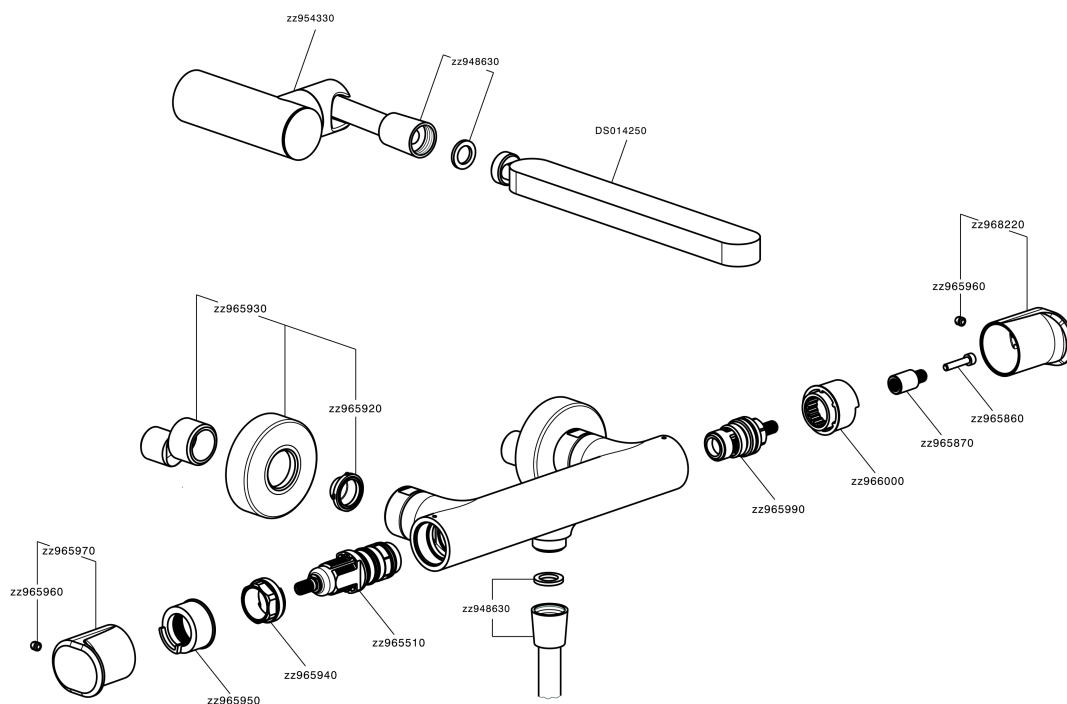

## Thermostatic shower mixer, with shower set LINEAVIVA\_LVD01010

LVD01010

<https://en.cisal.it/thermostatic-shower-mixer-with-shower-set-lineaviva-lvd01010>

2026-05-17