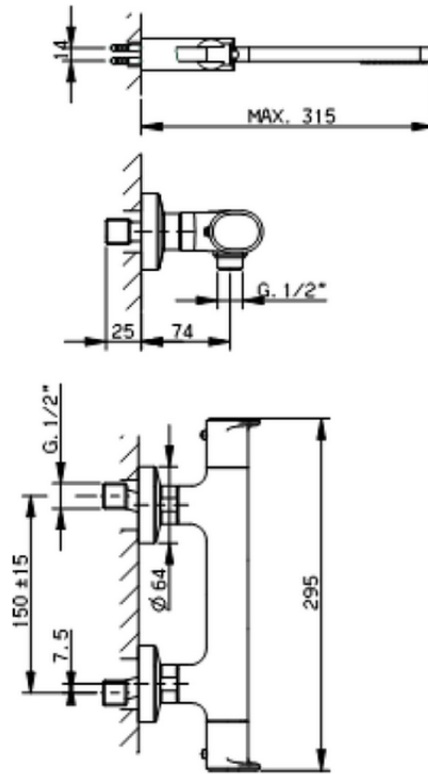

## Thermostatic shower mixer, with shower set LINEAVIVA\_LVD01010

LVD01010

<https://en.cisal.it/thermostatic-shower-mixer-with-shower-set-lineaviva-lvd01010>

2026-04-05