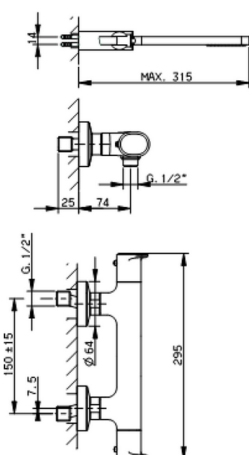

CHARACTERISTICS

Cartridge Spare Parts **ZZ96551000**

TMX 25 Thermostatic Valve

EcoStop

EcoStop feature limits water flow to approximately 50% of maximum output with one point of resistance on setting. Push slightly past the middle stop only when full water output is required. This will save water up to 50%.

SafeTouch

The Cisal SafeTouch system maintains the mixer body cool to the touch during operation.

Thermostatic

The Cisal thermostatic is your personal water manager, helping you to handle, control and save water and energy.