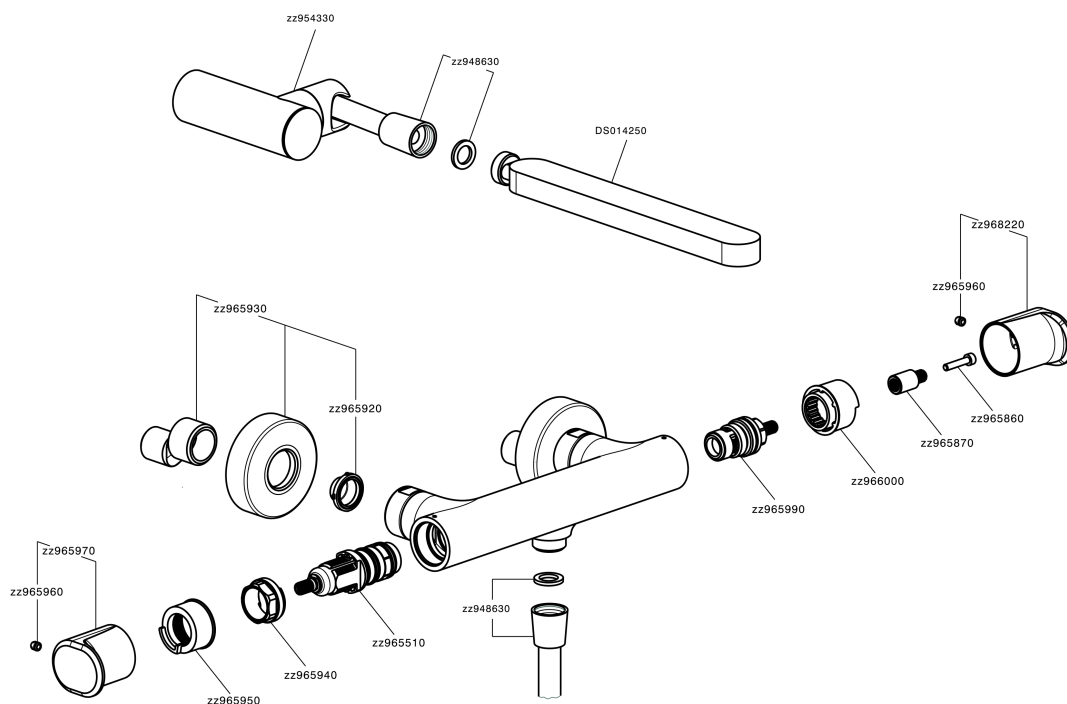

Thermostatic shower mixer, with shower set LINEAVIVA_LVD01010

LVD01010

<https://en.cisal.it/thermostatic-shower-mixer-with-shower-set-lineaviva-lvd01010>

2026-04-05