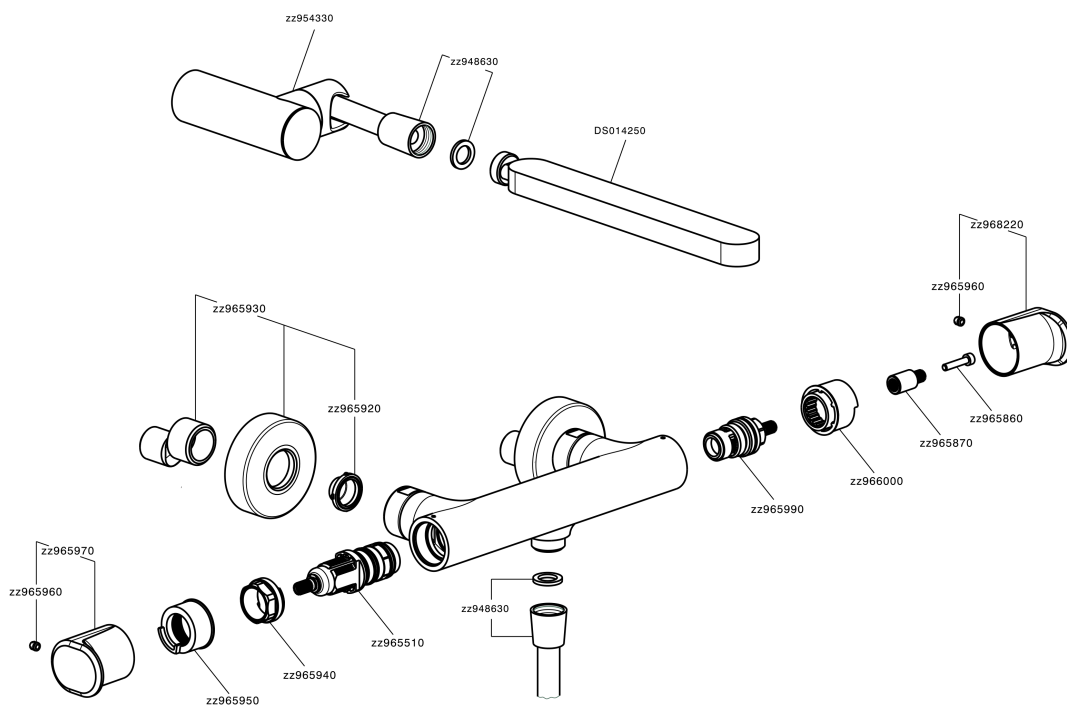

Thermostatic shower mixer, with shower set LINEAVIVA_LVD01010

LVD01010

<https://en.cisal.it/thermostatic-shower-mixer-with-shower-set-lineaviva-lvd01010>

2026-06-14