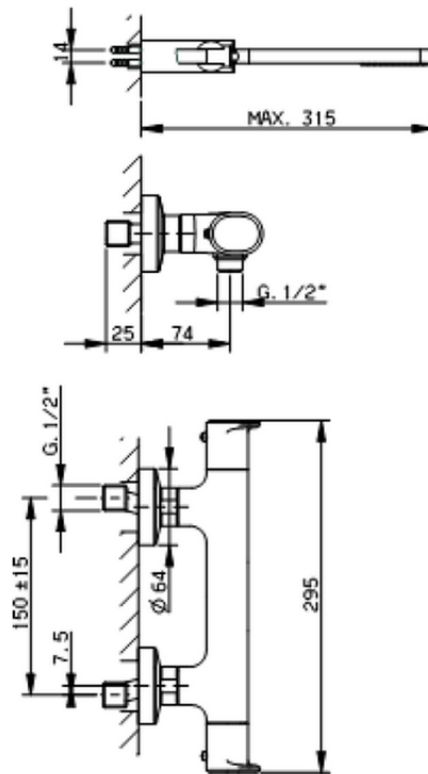

Thermostatic shower mixer, with shower set LINEAVIVA_LVD01010

LVD01010

<https://en.cisal.it/thermostatic-shower-mixer-with-shower-set-lineaviva-lvd01010>

2026-05-17