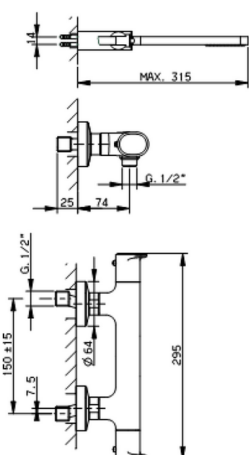

Thermostatic shower mixer, with shower set LINEAVIVA_LVD01010

MODEL **LVD01010**

Thermostatic shower mixer, with shower set, wall mounted adjustable handshower bracket, minimalistic one spray handshower ABS, 150 cm smooth SUPREME Flexible Hose

AVAILABLE FINISHINGS

-  **21** 21 Chrome
-  **2B** 2B Polished Nickel
-  **2F** 2F Brushed Nickel
-  **40** 40 Matt Black
-  **4Q** 4Q Matt White

CHARACTERISTICS

Cartridge Spare Parts **ZZ96551000**

TMX 25 Thermostatic Valve

EcoStop

EcoStop feature limits water flow to approximately 50% of maximum output with one point of resistance on setting. Push slightly past the middle stop only when full water output is required. This will save water up to 50%.