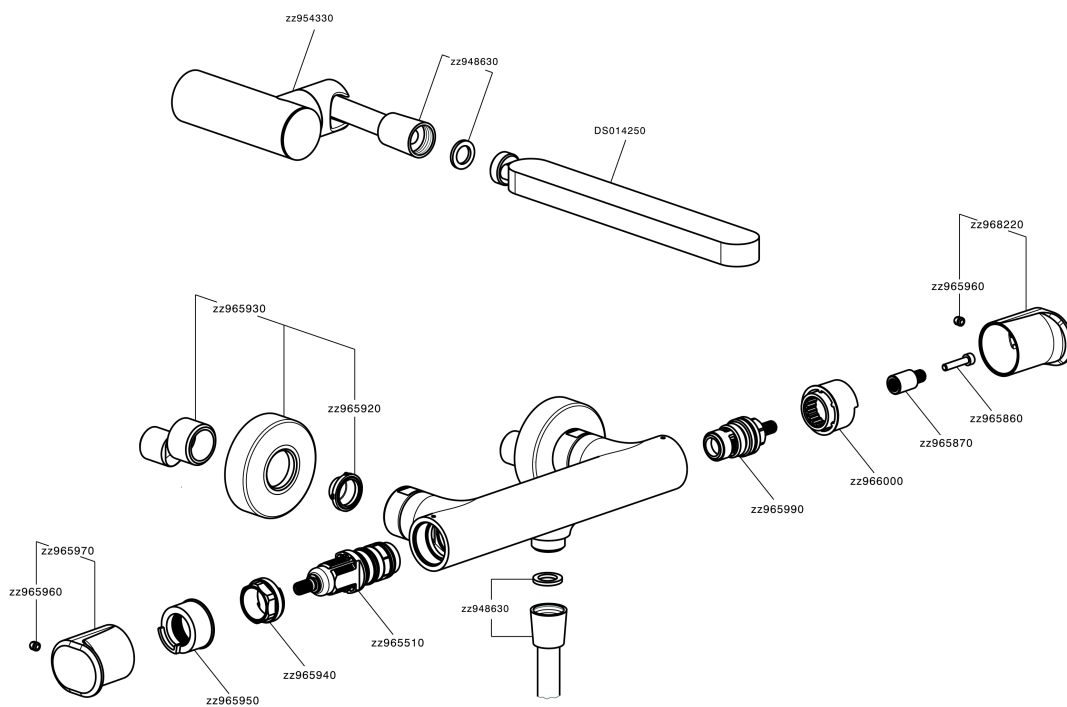

Thermostatic shower mixer, with shower set LINEAVIVA_LVD01010

MODEL **LVD01010**

Thermostatic shower mixer, with shower set, wall mounted adjustable handshower bracket, minimalistic one spray handshower ABS, 150 cm smooth SUPREME Flexible Hose

EcoStop

EcoStop feature limits water flow to approximately 50% of maximum output with one point of resistance on setting. Push slightly past the middle stop only when full water output is required. This will save water up to 50%.

SafeTouch

The Cisal SafeTouch system maintains the mixer body cool to the touch during operation.

Thermostatic

The Cisal thermostatic is your personal water manager, helping you to handle, control and save water and energy.

Thermostatic shower mixer, with shower set LINEAVIVA_LVD01010

LVD01010

<https://en.cisal.it/thermostatic-shower-mixer-with-shower-set-lineaviva-lvd01010>

2026-04-26