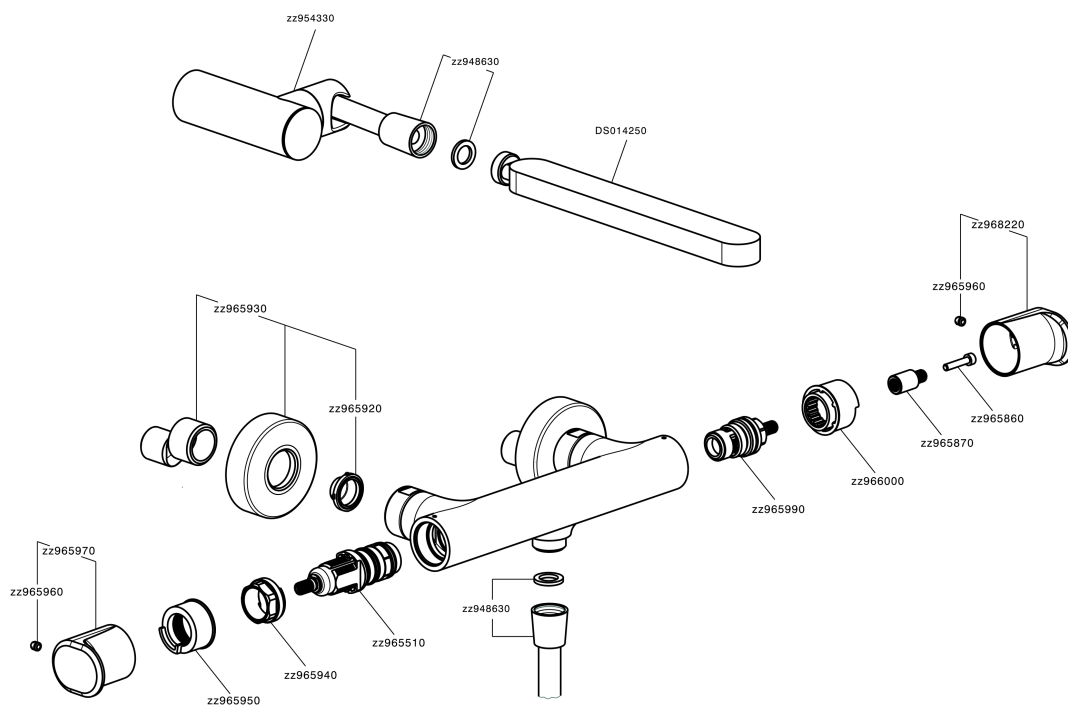

Thermostatic shower mixer, with shower set LINEAVIVA_LVD01010

LVD01010

<https://en.cisal.it/thermostatic-shower-mixer-with-shower-set-lineaviva-lvd01010>

2026-06-13