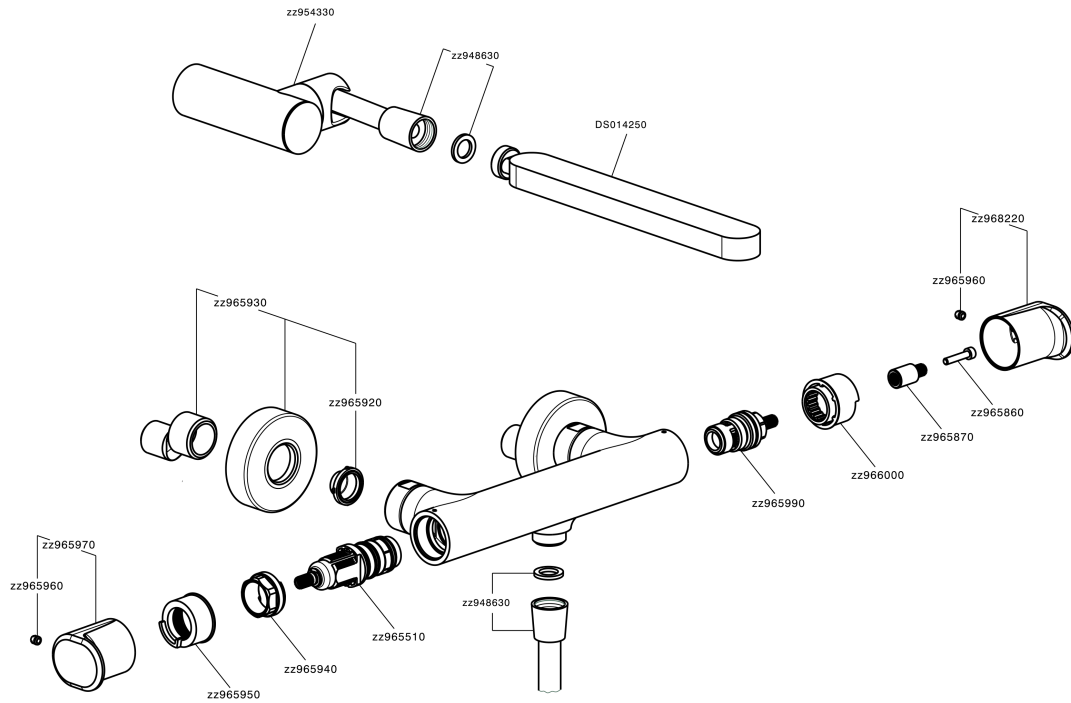

Thermostatic shower mixer, with shower set LINEAVIVA_LVD01010

LVD01010

<https://en.cisal.it/thermostatic-shower-mixer-with-shower-set-lineaviva-lvd01010>

2026-06-13