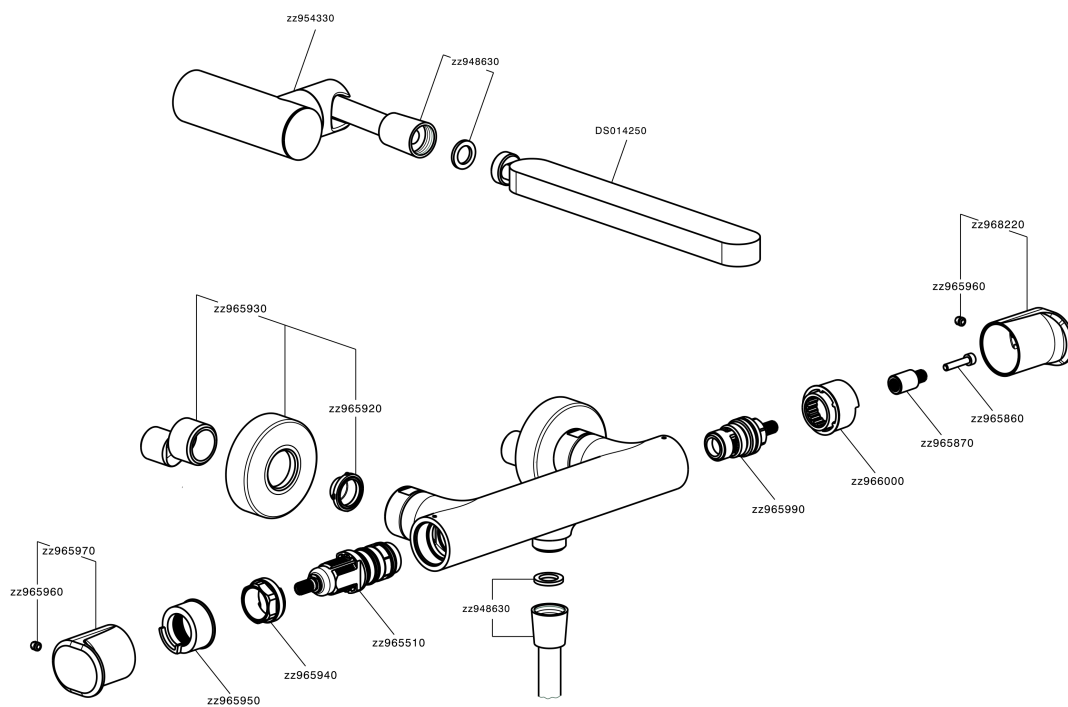

Thermostatic shower mixer, with shower set LINEAVIVA_LVD01010

LVD01010

<https://en.cisal.it/thermostatic-shower-mixer-with-shower-set-lineaviva-lvd01010>

2026-04-07