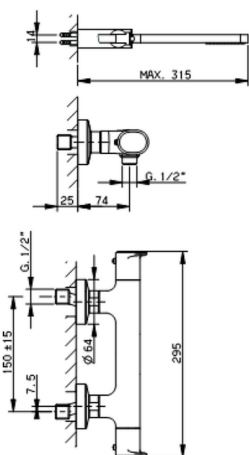

## Thermostatic shower mixer, with shower set LINEAVIVA\_LVD01010

MODEL **LVD01010**

Thermostatic shower mixer, with shower set, wall mounted adjustable handshower bracket, minimalistic one spray handshower ABS, 150 cm smooth SUPREME Flexible Hose

### CHARACTERISTICS

Cartridge Spare Parts **ZZ96551000**

**TMX 25 Thermostatic Valve**