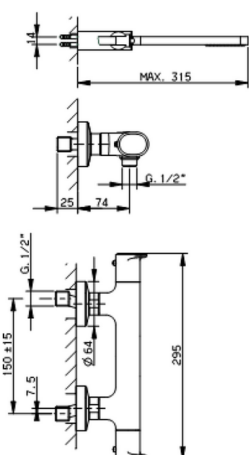

## Thermostatic shower mixer, with shower set LINEAVIVA\_LVD01010

MODEL **LVD01010**

Thermostatic shower mixer, with shower set, wall mounted adjustable handshower bracket, minimalistic one spray handshower ABS, 150 cm smooth SUPREME Flexible Hose

### CHARACTERISTICS

Cartridge Spare Parts **ZZ96551000**

**TMX 25 Thermostatic Valve**