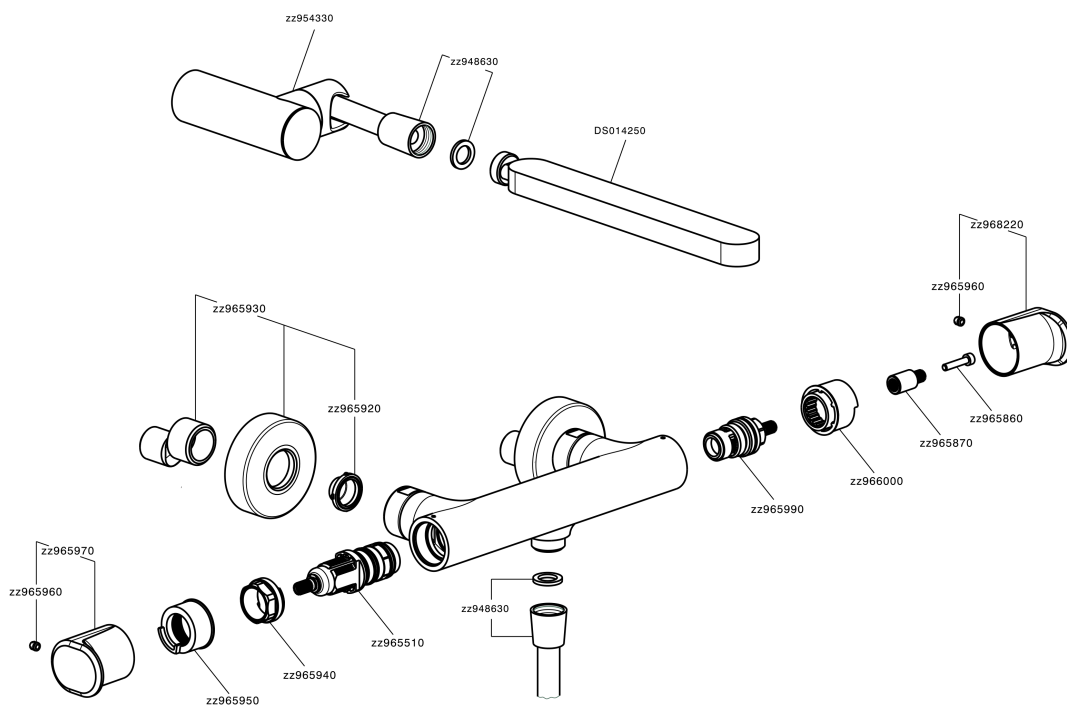

## Thermostatic shower mixer, with shower set LINEAVIVA\_LVD01010

LVD01010

<https://en.cisal.it/thermostatic-shower-mixer-with-shower-set-lineaviva-lvd01010>

2026-04-26