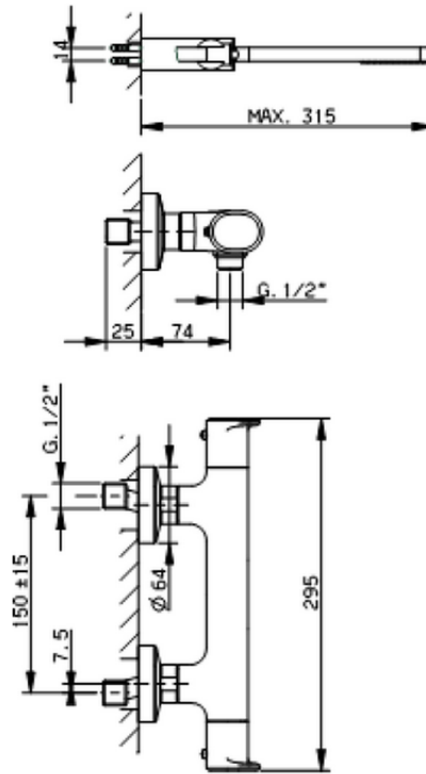

Thermostatic shower mixer, with shower set LINEAVIVA_LVD01010

LVD01010

<https://en.cisal.it/thermostatic-shower-mixer-with-shower-set-lineaviva-lvd01010>

2026-04-05