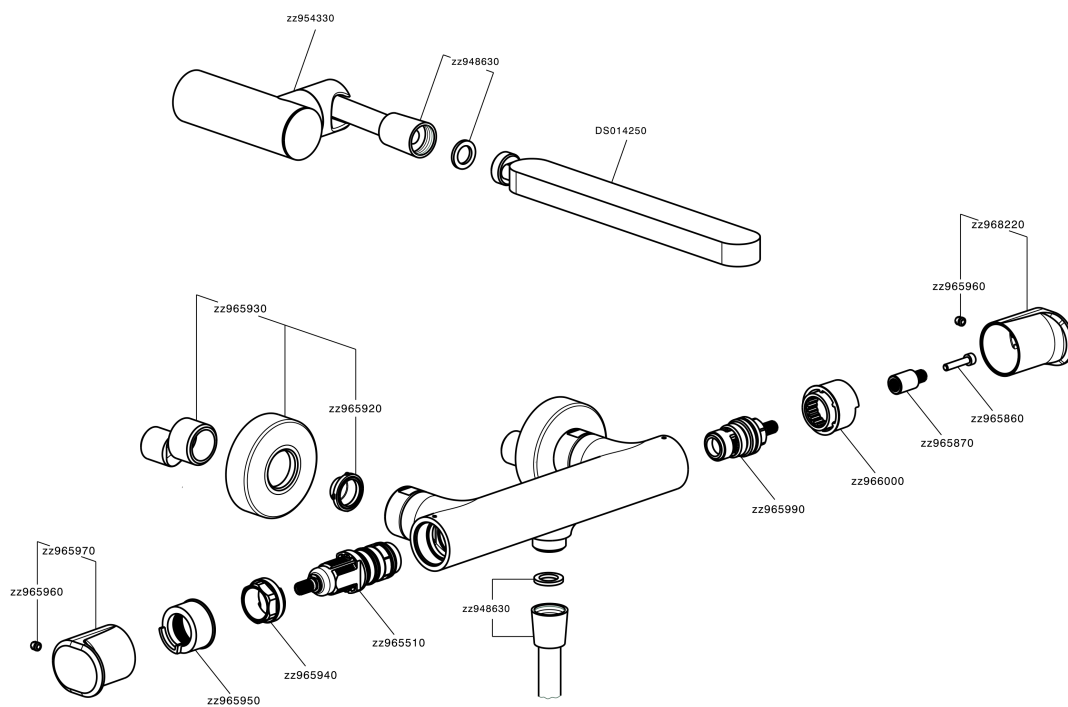

Thermostatic shower mixer, with shower set LINEAVIVA_LVD01010

MODEL **LVD01010**

Thermostatic shower mixer, with shower set, wall mounted adjustable handshower bracket, minimalistic one spray handshower ABS, 150 cm smooth SUPREME Flexible Hose

EcoStop

EcoStop feature limits water flow to approximately 50% of maximum output with one point of resistance on setting. Push slightly past the middle stop only when full water output is required. This will save water up to 50%.

SafeTouch

The Cisal SafeTouch system maintains the mixer body cool to the touch during operation.

Thermostatic

The Cisal thermostatic is your personal water manager, helping you to handle, control and save water and energy.

Thermostatic shower mixer, with shower set LINEAVIVA_LVD01010

LVD01010

<https://en.cisal.it/thermostatic-shower-mixer-with-shower-set-lineaviva-lvd01010>

2026-04-07