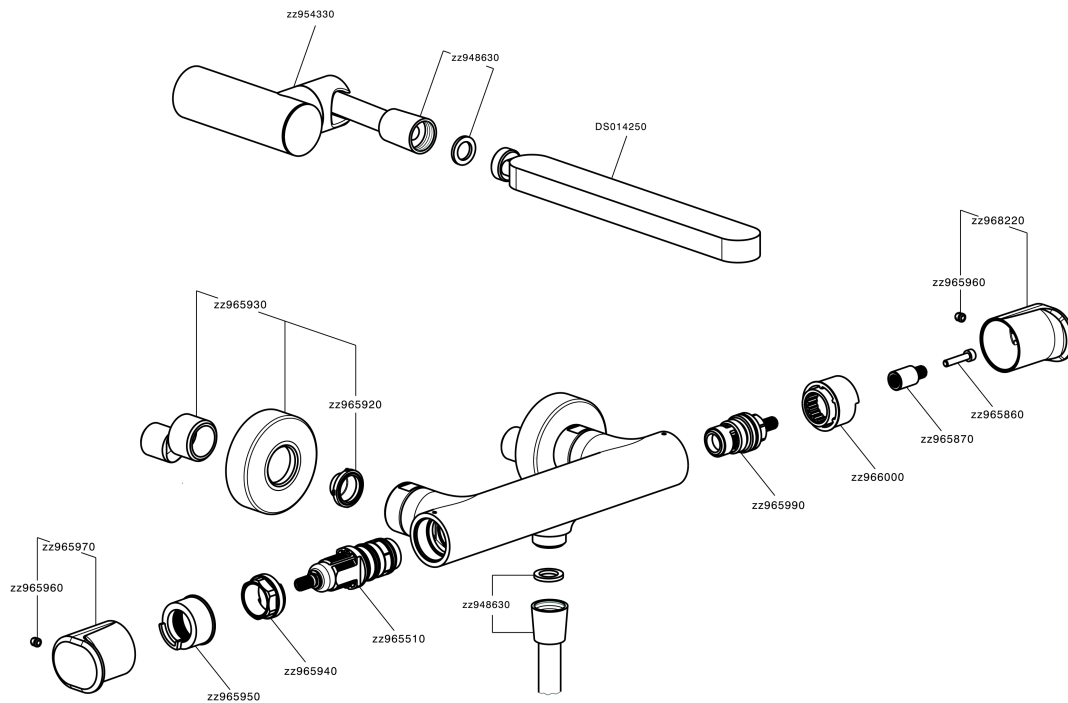

## Thermostatic shower mixer, with shower set LINEAVIVA\_LVD01010

LVD01010

<https://en.cisal.it/thermostatic-shower-mixer-with-shower-set-lineaviva-lvd01010>

2026-04-05