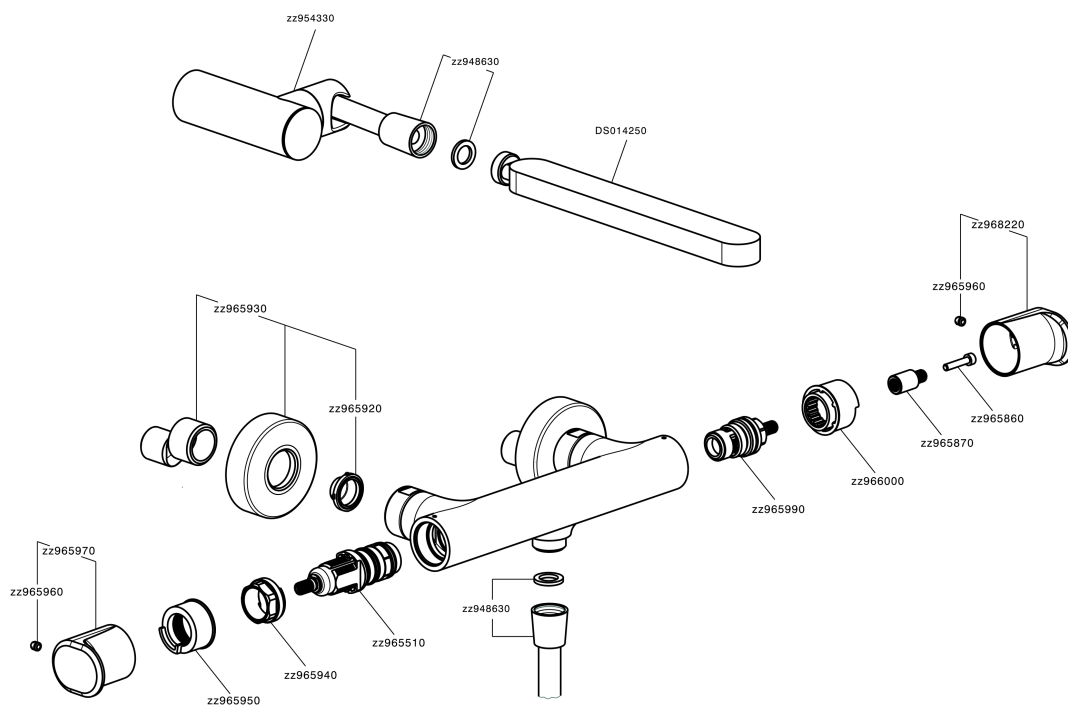

## Thermostatic shower mixer, with shower set LINEAVIVA\_LVD01010

LVD01010

<https://en.cisal.it/thermostatic-shower-mixer-with-shower-set-lineaviva-lvd01010>

2026-04-26