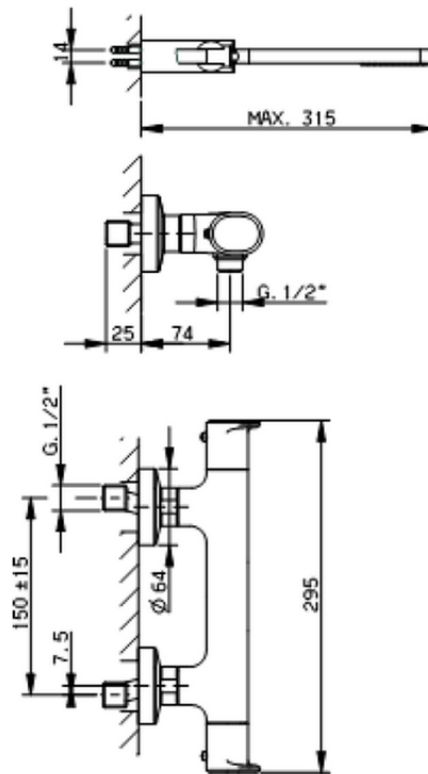

## Thermostatic shower mixer, with shower set LINEAVIVA\_LVD01010

LVD01010

<https://en.cisal.it/thermostatic-shower-mixer-with-shower-set-lineaviva-lvd01010>

2026-05-17