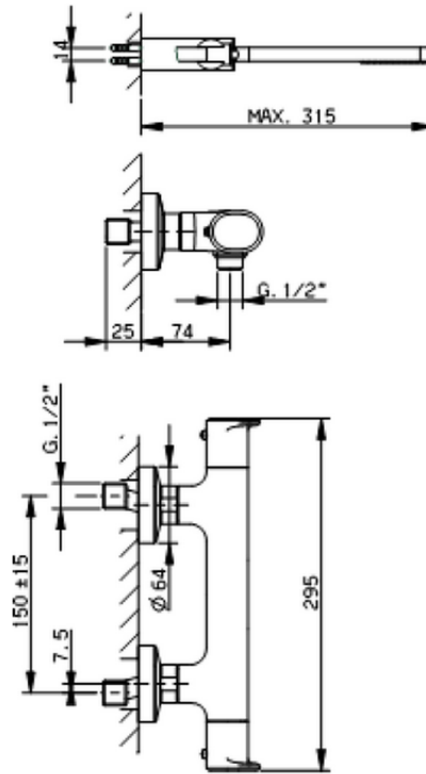

## Thermostatic shower mixer, with shower set LINEAVIVA\_LVD01010

LVD01010

<https://en.cisal.it/thermostatic-shower-mixer-with-shower-set-lineaviva-lvd01010>

2026-06-13