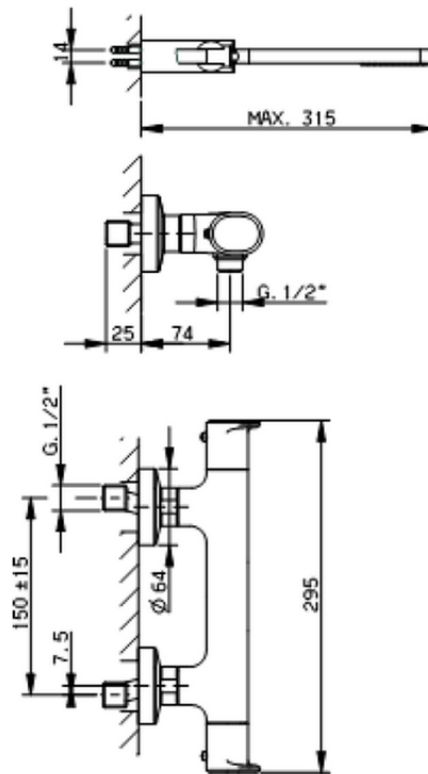

Thermostatic shower mixer, with shower set LINEAVIVA_LVD01010

LVD01010

<https://en.cisal.it/thermostatic-shower-mixer-with-shower-set-lineaviva-lvd01010>

2026-04-26