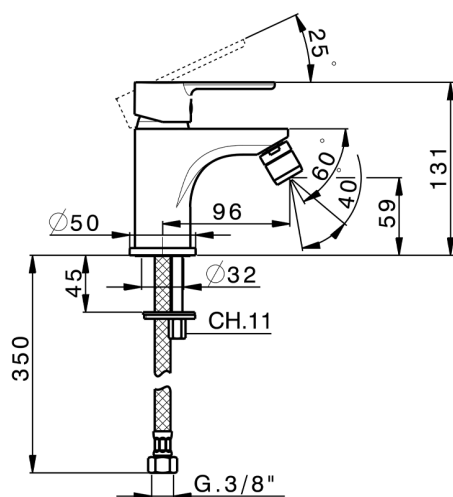

Single lever bidet mixer TENDER_C2000560

MODEL **C2000560**

Single lever bidet mixer, without pop up waste, with chain holder cap, G.3/8" Stainless Steel Flexible

AVAILABLE FINISHINGS

CHARACTERISTICS

Cartridge Spare Parts **ZZ95435000**

35 mm Cartridge

EcoStop

EcoStop feature limits water flow to approximately 50% of maximum output with one point of resistance on setting. Push slightly past the middle stop only when full water output is required. This will save water up to 50%.

Single lever bidet mixer TENDER_C2000560

C2000560

<https://en.cisal.it/single-lever-bidet-mixer-tender-c2000560>

2026-06-13