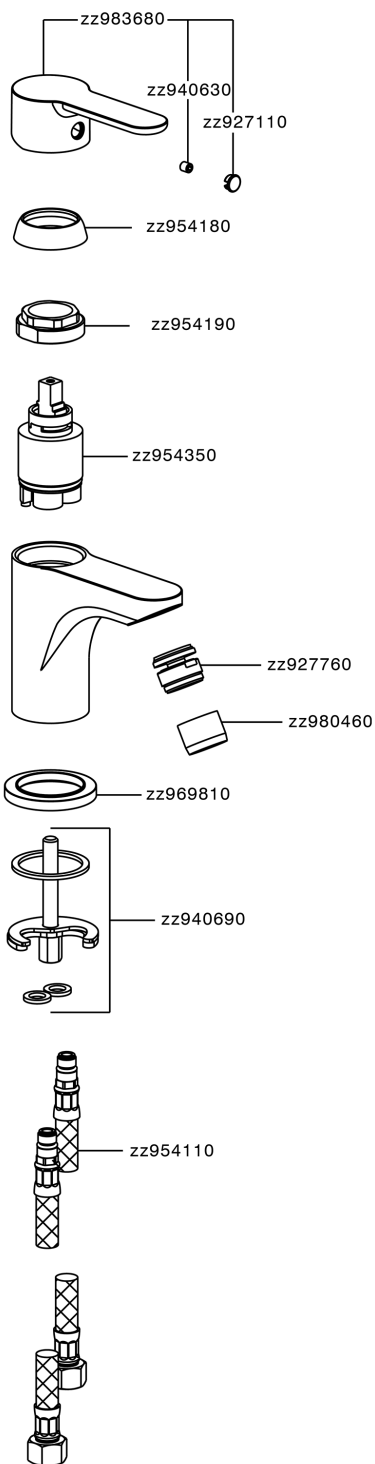

## Single lever bidet mixer TENDER\_C2000560

MODEL **C2000560**

Single lever bidet mixer, without pop up waste, with chain holder cap, G.3/8" Stainless Steel Flexible

AVAILABLE FINISHINGS

CHARACTERISTICS

Cartridge Spare Parts **ZZ95435000**

**35 mm Cartridge**

### EcoStop

EcoStop feature limits water flow to approximately 50% of maximum output with one point of resistance on setting. Push slightly past the middle stop only when full water output is required. This will save water up to 50%.

## Single lever bidet mixer TENDER\_C2000560

C2000560

<https://en.cisal.it/single-lever-bidet-mixer-tender-c2000560>

2026-04-08