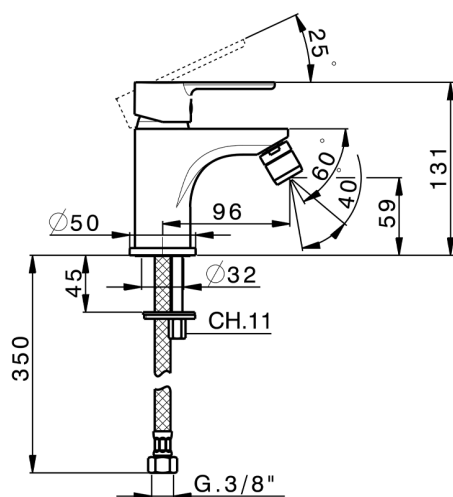

Single lever bidet mixer TENDER_C2000560

MODEL **C2000560**

Single lever bidet mixer, without pop up waste, with chain holder cap, G.3/8" Stainless Steel Flexible

AVAILABLE FINISHINGS

CHARACTERISTICS

Cartridge Spare Parts **ZZ95435000**

35 mm Cartridge

EcoStop

EcoStop feature limits water flow to approximately 50% of maximum output with one point of resistance on setting. Push slightly past the middle stop only when full water output is required. This will save water up to 50%.

Single lever bidet mixer TENDER_C2000560

C2000560

<https://en.cisal.it/single-lever-bidet-mixer-tender-c2000560>

2026-04-30