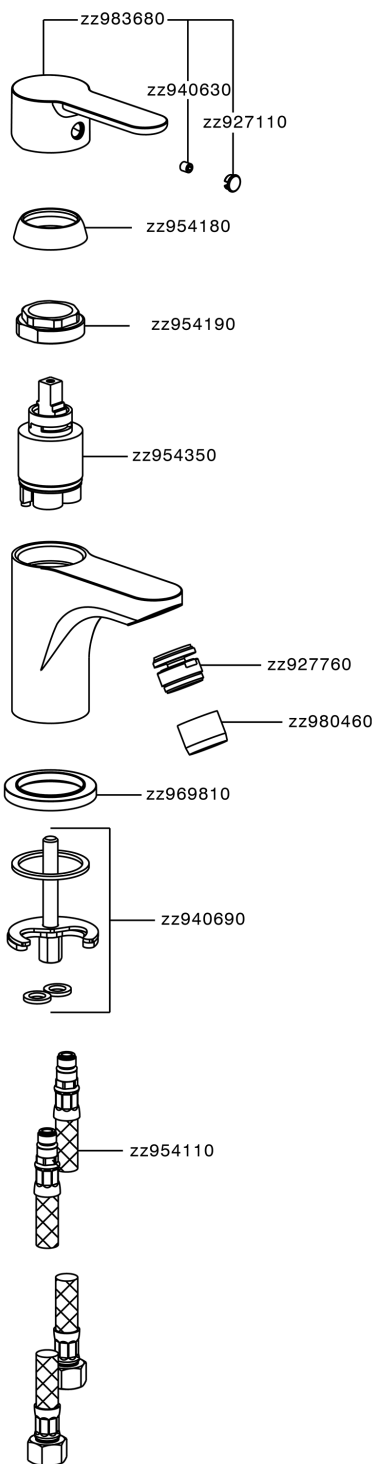

Single lever bidet mixer TENDER_C2000560

MODEL **C2000560**

Single lever bidet mixer, without pop up waste, with chain holder cap, G.3/8" Stainless Steel Flexible

AVAILABLE FINISHINGS

CHARACTERISTICS

Cartridge Spare Parts **ZZ95435000**

35 mm Cartridge

EcoStop

EcoStop feature limits water flow to approximately 50% of maximum output with one point of resistance on setting. Push slightly past the middle stop only when full water output is required. This will save water up to 50%.

Single lever bidet mixer TENDER_C2000560

C2000560

<https://en.cisal.it/single-lever-bidet-mixer-tender-c2000560>

2026-06-13