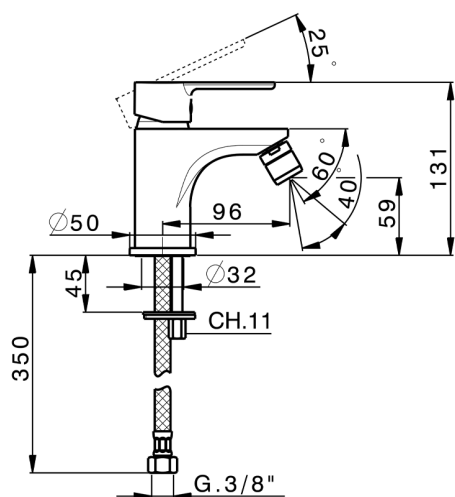

## Single lever bidet mixer TENDER\_C2000560

MODEL **C2000560**

Single lever bidet mixer, without pop up waste, with chain holder cap, G.3/8" Stainless Steel Flexible

AVAILABLE FINISHINGS

CHARACTERISTICS

Cartridge Spare Parts **ZZ95435000**

**35 mm Cartridge**

### EcoStop

EcoStop feature limits water flow to approximately 50% of maximum output with one point of resistance on setting. Push slightly past the middle stop only when full water output is required. This will save water up to 50%.

## Single lever bidet mixer TENDER\_C2000560

C2000560

<https://en.cisal.it/single-lever-bidet-mixer-tender-c2000560>

2026-04-08