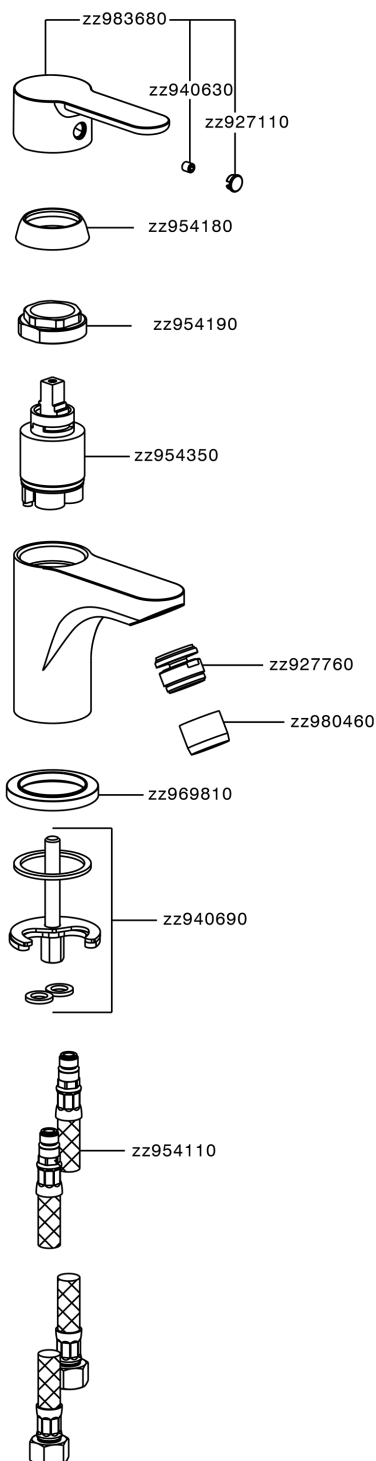

Single lever bidet mixer TENDER_C2000560

MODEL **C2000560**

Single lever bidet mixer, without pop up waste, with chain holder cap, G.3/8" Stainless Steel Flexible

AVAILABLE FINISHINGS

CHARACTERISTICS

Cartridge Spare Parts **ZZ95435000**

35 mm Cartridge

EcoStop

EcoStop feature limits water flow to approximately 50% of maximum output with one point of resistance on setting. Push slightly past the middle stop only when full water output is required. This will save water up to 50%.

Single lever bidet mixer TENDER_C2000560

C2000560

<https://en.cisal.it/single-lever-bidet-mixer-tender-c2000560>

2026-04-30