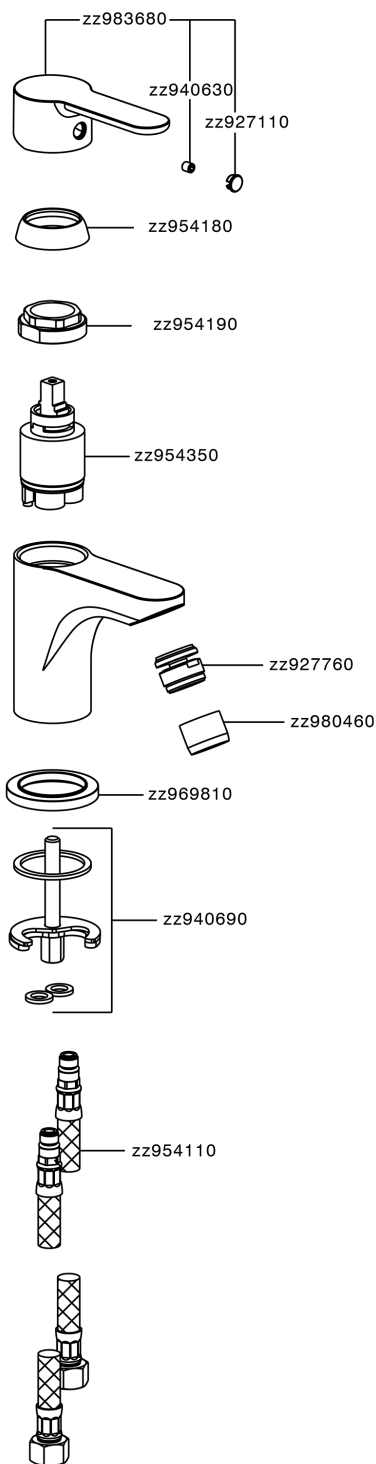

Single lever bidet mixer TENDER_C2000560

C2000560

<https://en.cisal.it/single-lever-bidet-mixer-tender-c2000560>

2026-04-29