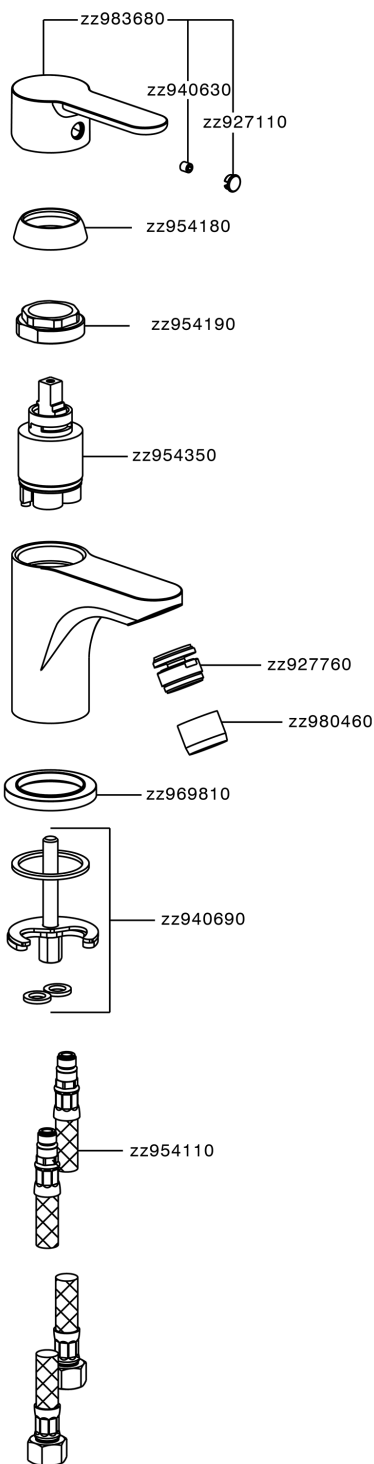

## Single lever bidet mixer TENDER\_C2000560

C2000560

<https://en.cisal.it/single-lever-bidet-mixer-tender-c2000560>

2026-06-13