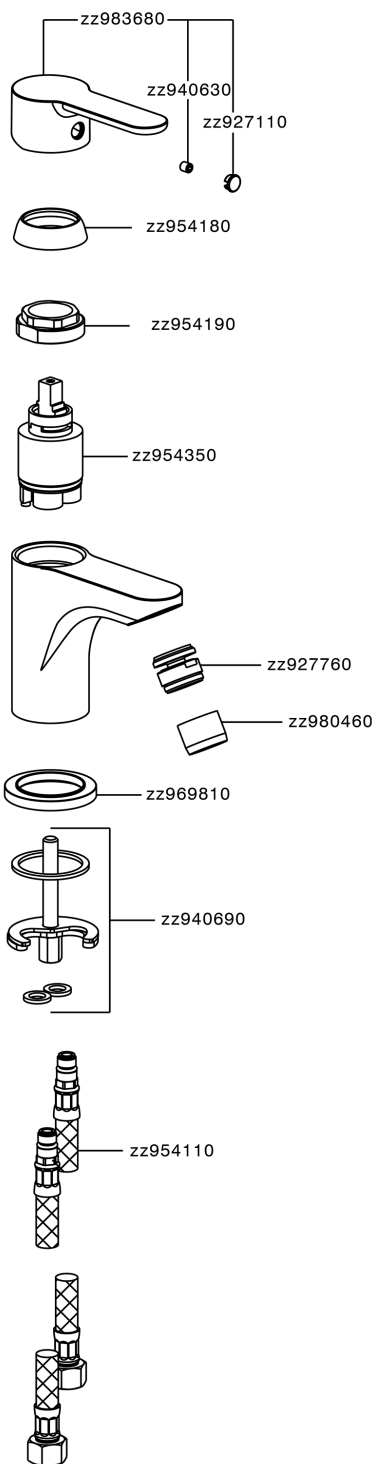

Single lever bidet mixer TENDER_C2000560

C2000560

<https://en.cisal.it/single-lever-bidet-mixer-tender-c2000560>

2026-04-08